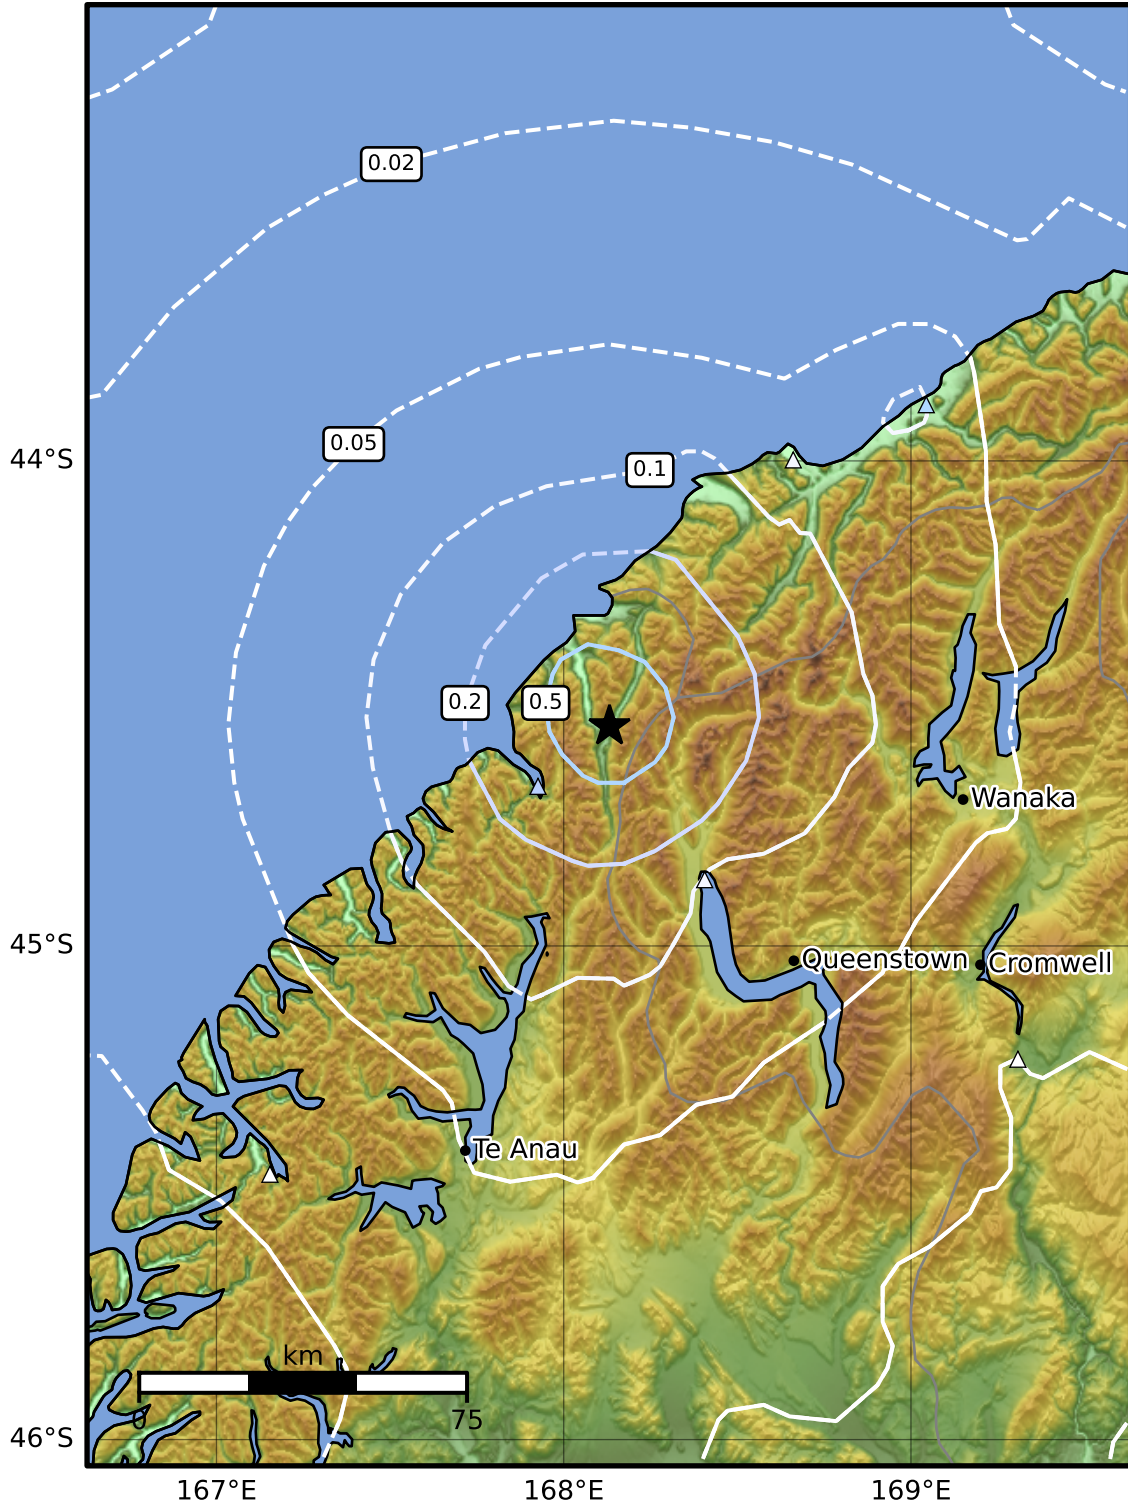

0.3 Second Peak Spectral Acceleration Map GNS Science
ShakeMap: Fiordland

Dec 02, 2024 19:51:18 UTC M3.7 S44.55 E168.13 Depth: 5.0km ID:2024p910344

SA(0.3) (%g)	0.1	0.2	0.5	1	2	5	10	20	50	100	200
---------------------	------------	------------	------------	----------	----------	----------	-----------	-----------	-----------	------------	------------

Scale based on Moratalla et al.(2021) and Worden et al.(2012) Version 8: Processed 2024-12-03T01:52:56Z

△ Seismic Instrument ○ Reported Intensity ★ Epicenter