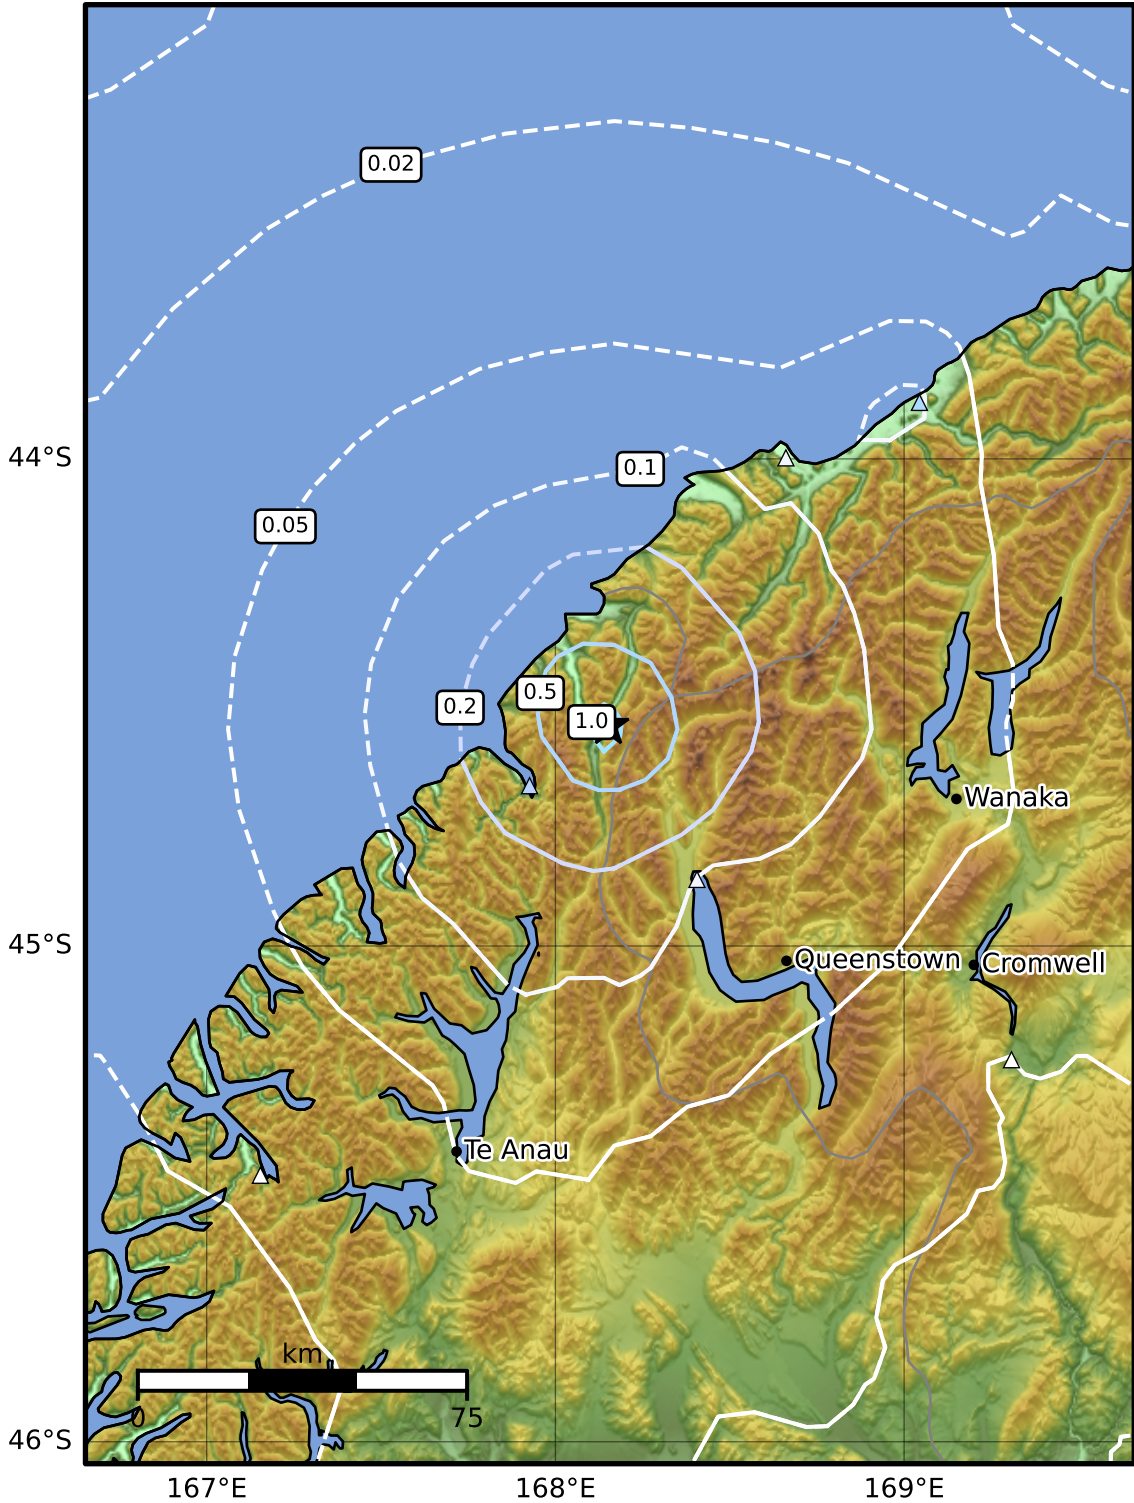

0.3 Second Peak Spectral Acceleration Map GNS Science
ShakeMap: Fiordland

Dec 02, 2024 19:51:18 UTC M3.7 S44.55 E168.15 Depth: 5.0km ID:2024p910344

SA(0.3) (%g)	0.1	0.2	0.5	1	2	5	10	20	50	100	200
---------------------	------------	------------	------------	----------	----------	----------	-----------	-----------	-----------	------------	------------

Scale based on Moratalla et al.(2021) and Worden et al.(2012) Version 10: Processed 2024-12-05T21:58:08Z

△ Seismic Instrument ○ Reported Intensity ★ Epicenter