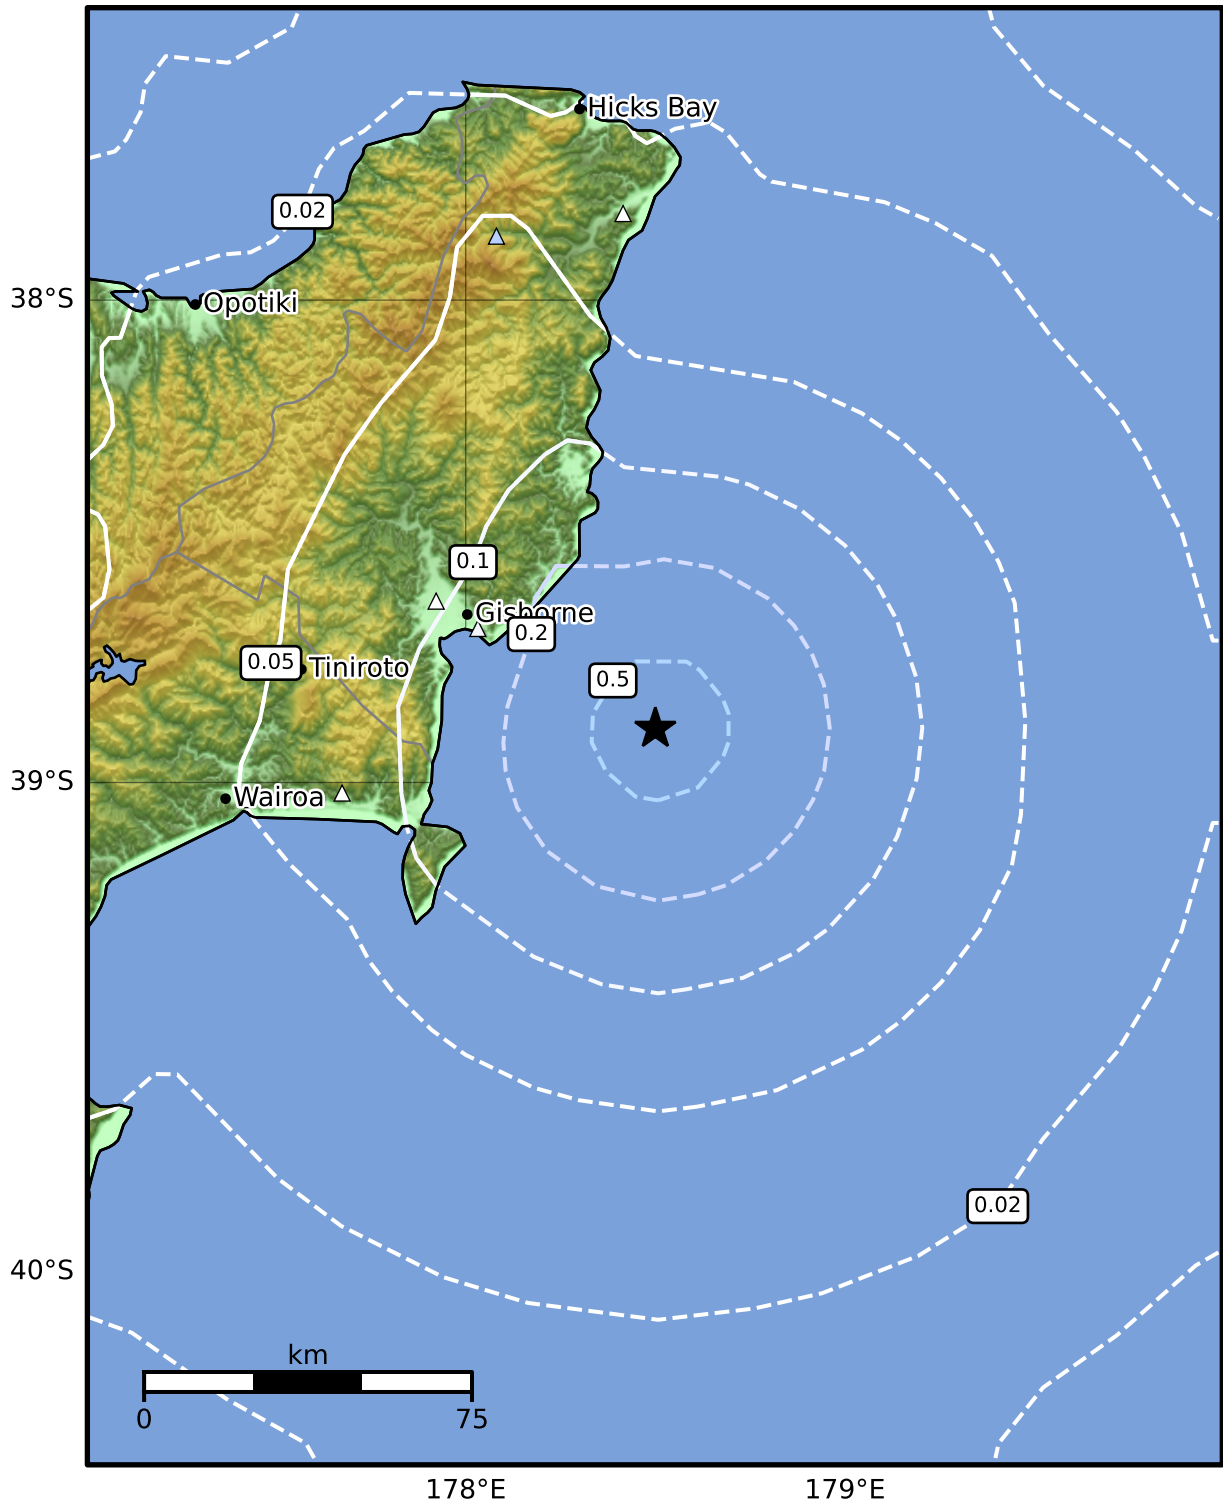

0.3 Second Peak Spectral Acceleration Map GNS Science

ShakeMap: Hikurangi Trough

Dec 04, 2024 05:26:33 UTC M3.4 S38.89 E178.50 Depth: 21.4km ID:2024p914126

<b>SA(0.3) (%g)</b>	<b>0.1</b>	<b>0.2</b>	<b>0.5</b>	<b>1</b>	<b>2</b>	<b>5</b>	<b>10</b>	<b>20</b>	<b>50</b>	<b>100</b>	<b>200</b>
---------------------	------------	------------	------------	----------	----------	----------	-----------	-----------	-----------	------------	------------

Scale based on Moratalla et al.(2021) and Worden et al.(2012) Version 1: Processed 2024-12-04T05:29:12Z

△ Seismic Instrument ○ Reported Intensity ★ Epicenter