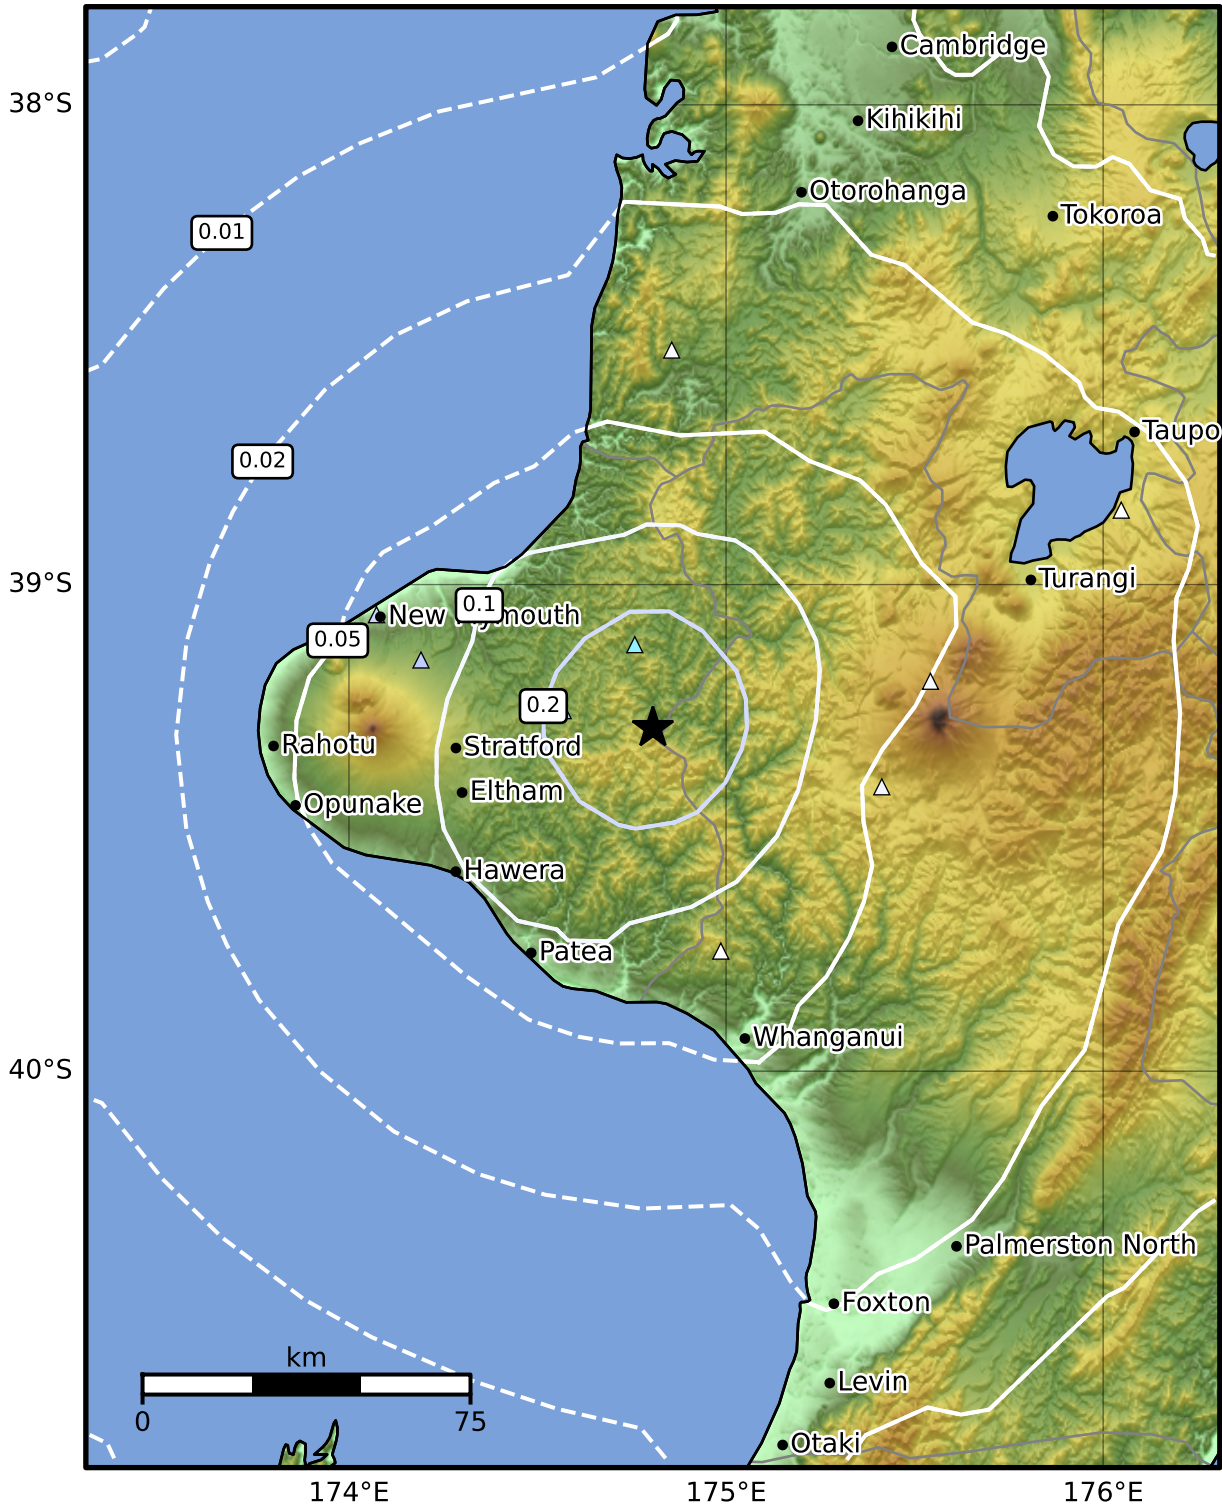

0.3 Second Peak Spectral Acceleration Map GNS Science
ShakeMap: Taranaki

Dec 05, 2024 01:23:37 UTC M3.4 S39.30 E174.81 Depth: 23.4km ID:2024p916373

SA(0.3) (%g)	0.1	0.2	0.5	1	2	5	10	20	50	100	200
--------------	-----	-----	-----	---	---	---	----	----	----	-----	-----

Scale based on Moratalla et al.(2021) and Worden et al.(2012) Version 2: Processed 2024-12-05T01:35:47Z
 Δ Seismic Instrument ○ Reported Intensity ★ Epicenter