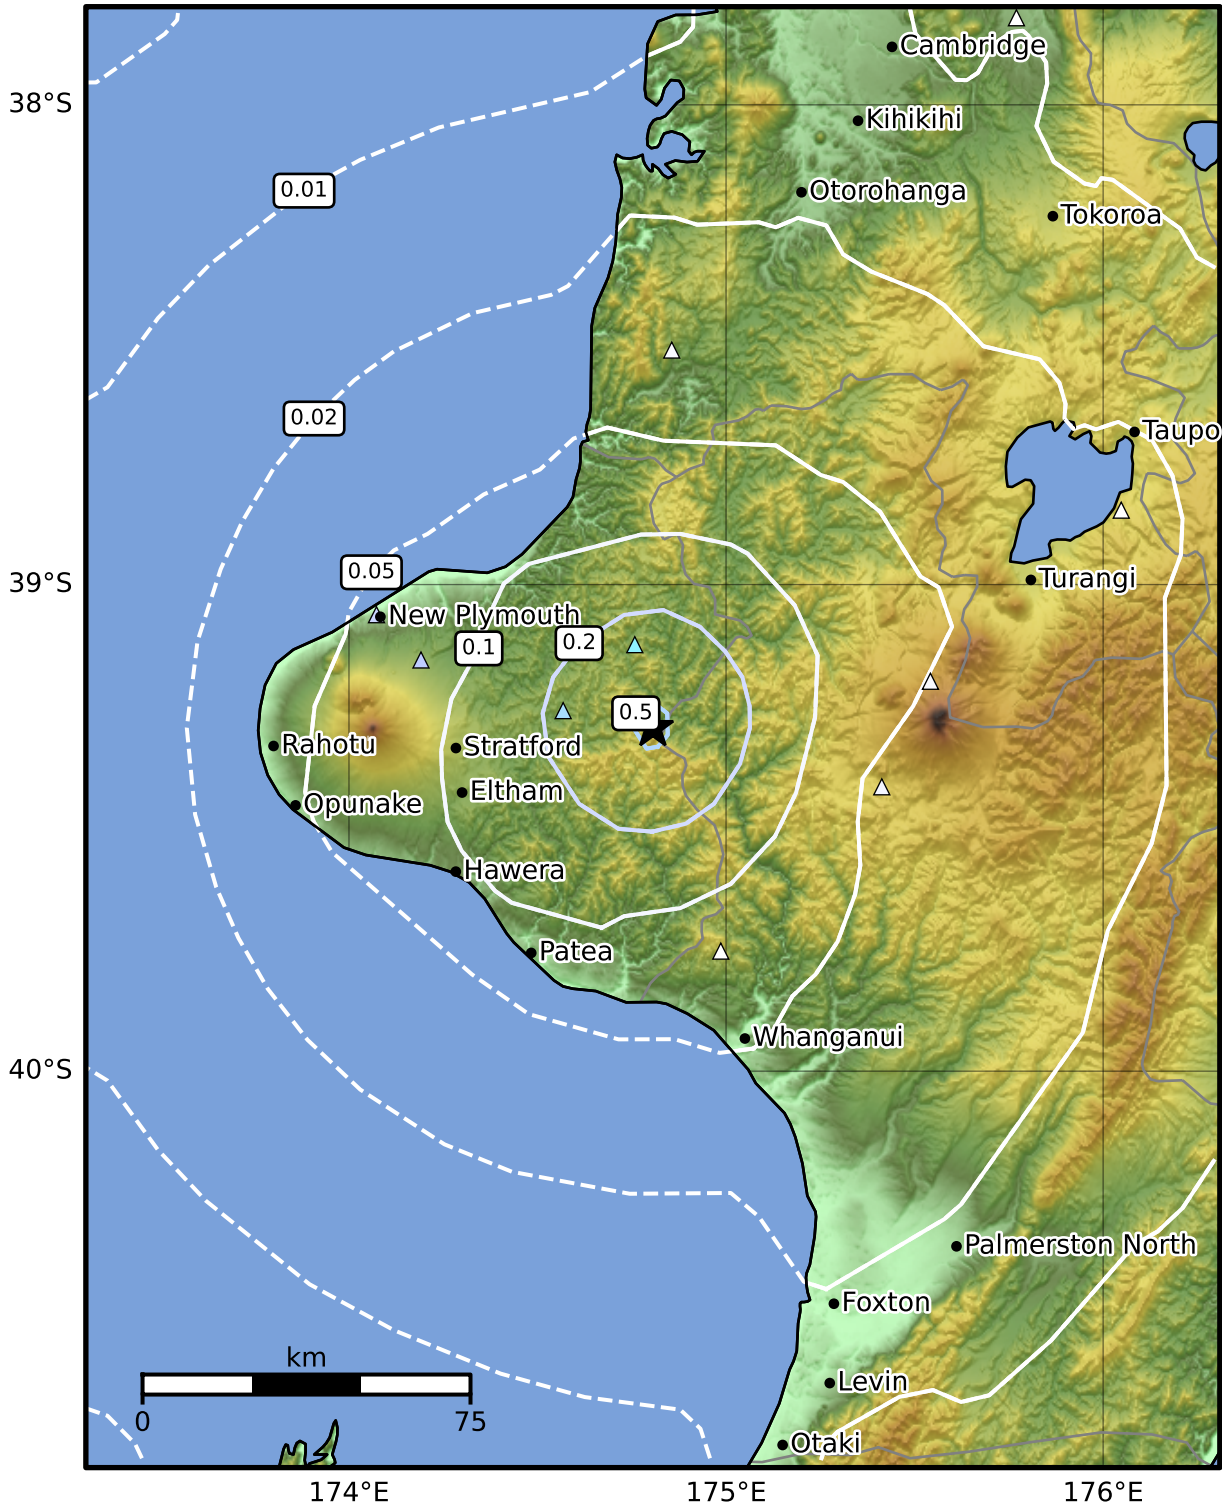

0.3 Second Peak Spectral Acceleration Map GNS Science
ShakeMap: Taranaki

Dec 05, 2024 01:23:37 UTC M3.4 S39.30 E174.81 Depth: 23.4km ID:2024p916373

SA(0.3) (%g)	0.1	0.2	0.5	1	2	5	10	20	50	100	200
---------------------	------------	------------	------------	----------	----------	----------	-----------	-----------	-----------	------------	------------

Scale based on Moratalla et al.(2021) and Worden et al.(2012) Version 3: Processed 2024-12-05T01:45:40Z
 Δ Seismic Instrument ○ Reported Intensity ★ Epicenter