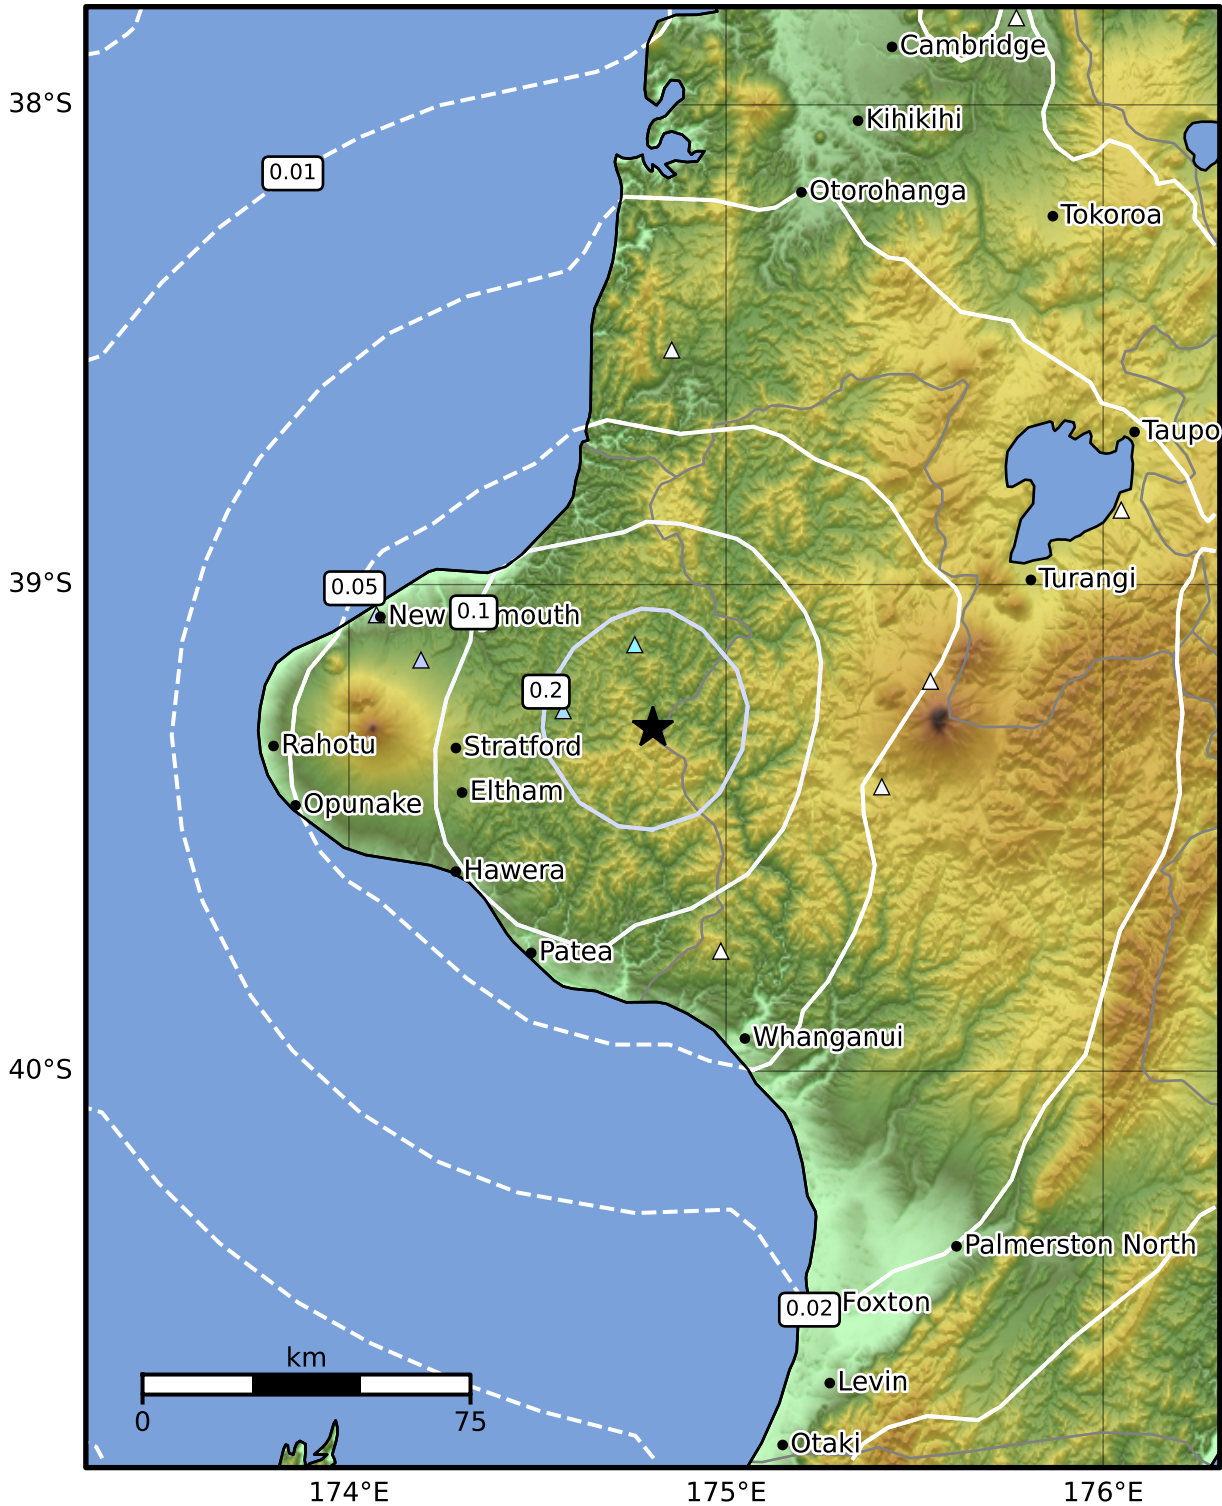

0.3 Second Peak Spectral Acceleration Map GNS Science
ShakeMap: Taranaki

Dec 05, 2024 01:23:37 UTC M3.4 S39.30 E174.81 Depth: 23.4km ID:2024p916373

SA(0.3) (%g)	0.1	0.2	0.5	1	2	5	10	20	50	100	200
--------------	-----	-----	-----	---	---	---	----	----	----	-----	-----

Scale based on Moratalla et al.(2021) and Worden et al.(2012) Version 4: Processed 2024-12-05T01:55:37Z
 Δ Seismic Instrument ○ Reported Intensity ★ Epicenter