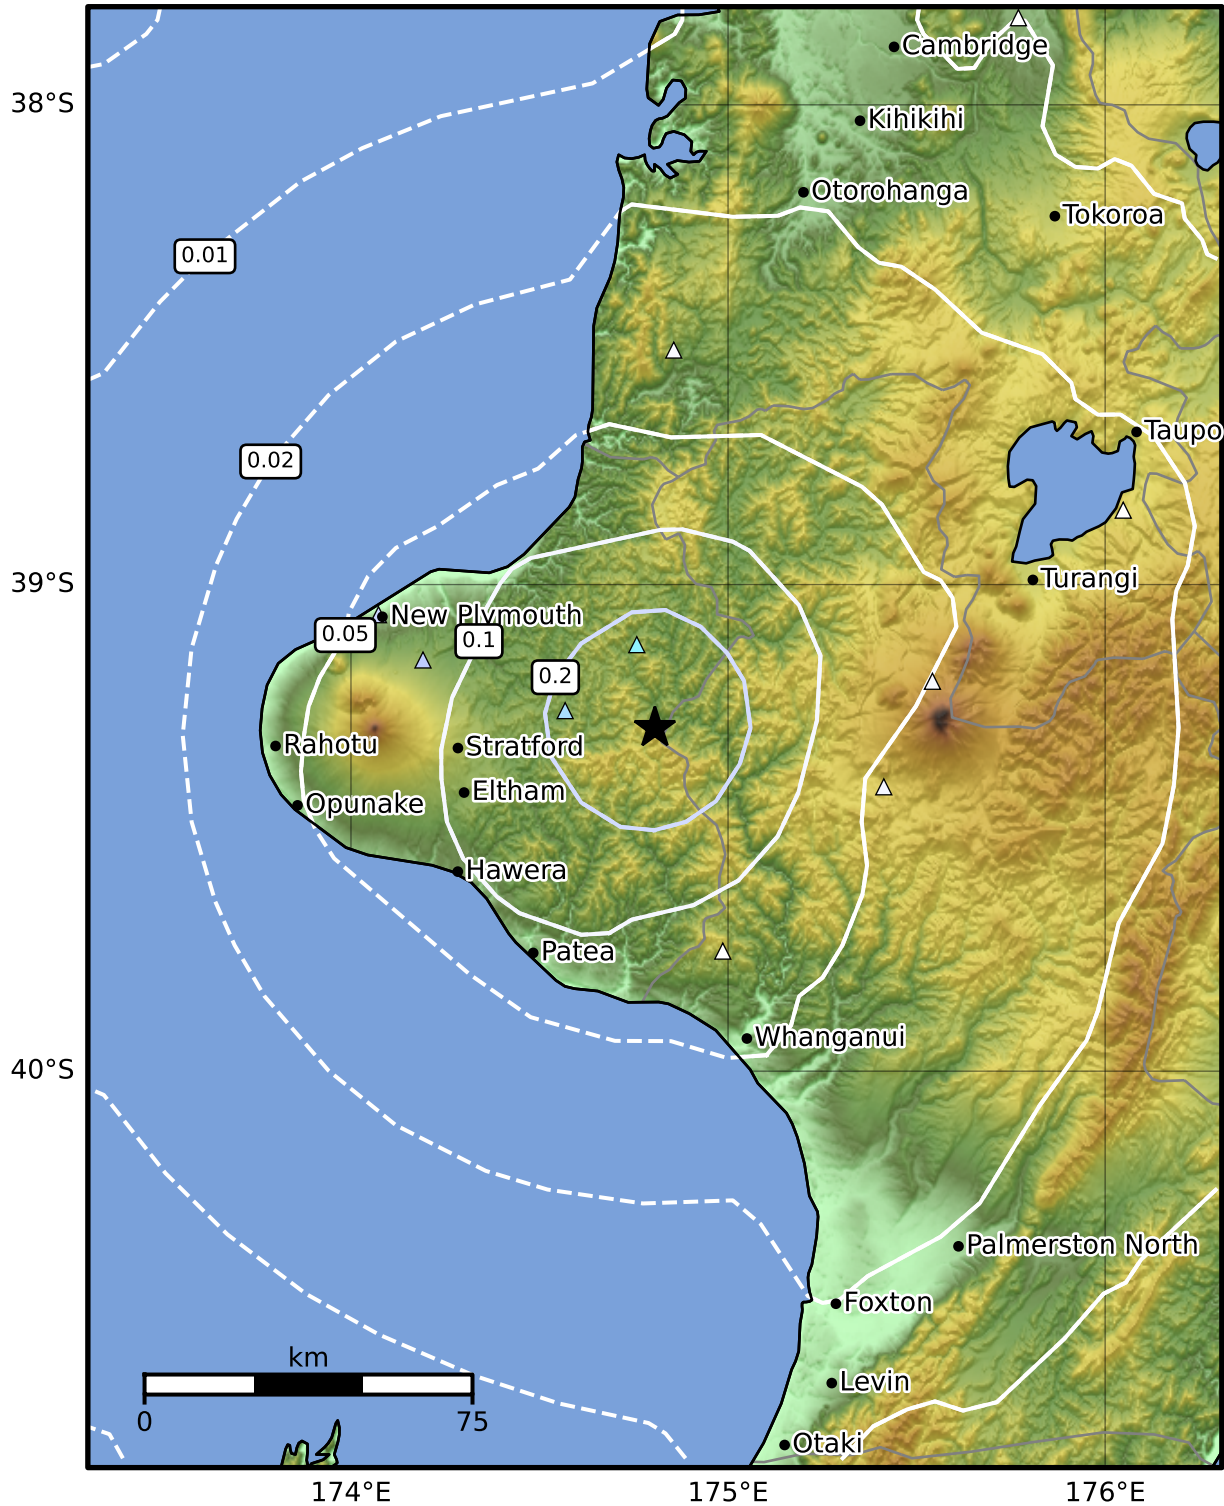

0.3 Second Peak Spectral Acceleration Map GNS Science
ShakeMap: Taranaki

Dec 05, 2024 01:23:37 UTC M3.4 S39.30 E174.81 Depth: 23.4km ID:2024p916373

SA(0.3) (%g)	0.1	0.2	0.5	1	2	5	10	20	50	100	200
--------------	-----	-----	-----	---	---	---	----	----	----	-----	-----

Scale based on Moratalla et al.(2021) and Worden et al.(2012) Version 6: Processed 2024-12-05T03:25:37Z
 Δ Seismic Instrument ○ Reported Intensity ★ Epicenter