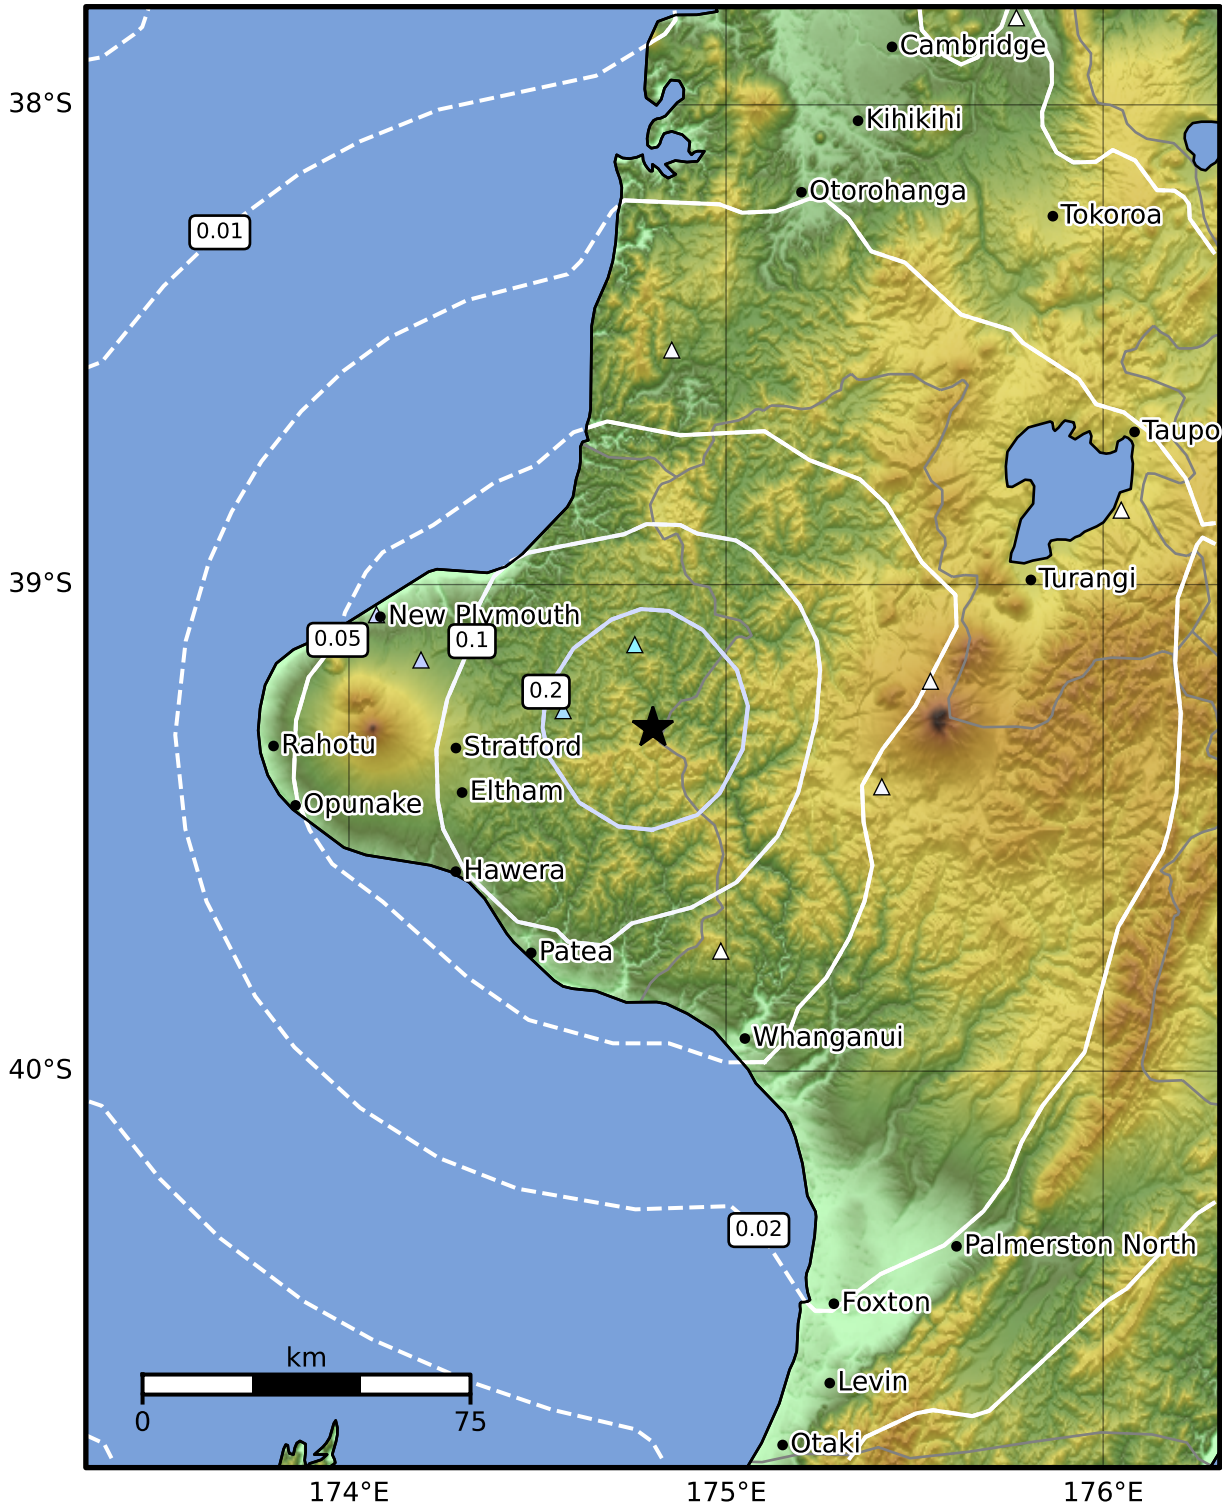

0.3 Second Peak Spectral Acceleration Map GNS Science  
ShakeMap: Taranaki

Dec 05, 2024 01:23:37 UTC M3.4 S39.30 E174.81 Depth: 23.4km ID:2024p916373

SA(0.3) (%g)	0.1	0.2	0.5	1	2	5	10	20	50	100	200
--------------	-----	-----	-----	---	---	---	----	----	----	-----	-----

Scale based on Moratalla et al.(2021) and Worden et al.(2012) Version 8: Processed 2024-12-05T07:25:36Z  
 Δ Seismic Instrument ○ Reported Intensity ★ Epicenter