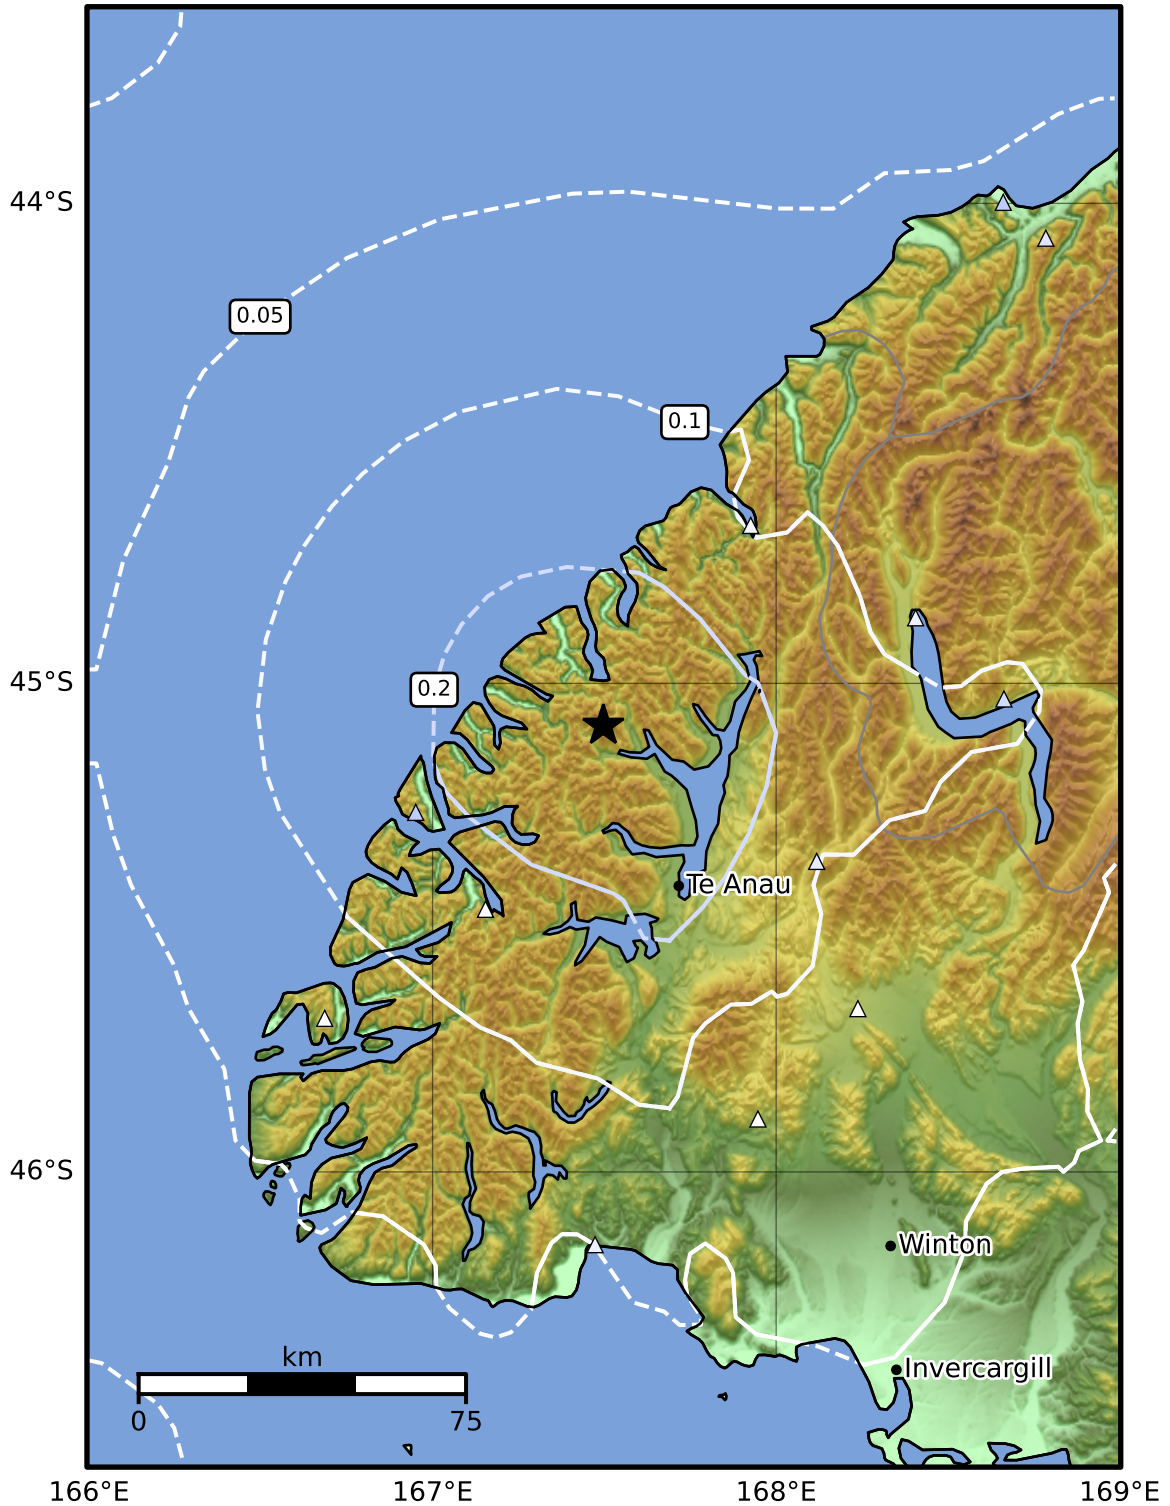

0.3 Second Peak Spectral Acceleration Map GNS Science
ShakeMap: Fiordland

Dec 05, 2024 19:28:43 UTC M3.4 S45.09 E167.50 Depth: 55.7km ID:2024p918409

SA(0.3) (%g)	0.1	0.2	0.5	1	2	5	10	20	50	100	200
--------------	-----	-----	-----	---	---	---	----	----	----	-----	-----

Scale based on Moratalla et al.(2021) and Worden et al.(2012) Version 1: Processed 2024-12-05T19:31:17Z

△ Seismic Instrument ○ Reported Intensity ★ Epicenter