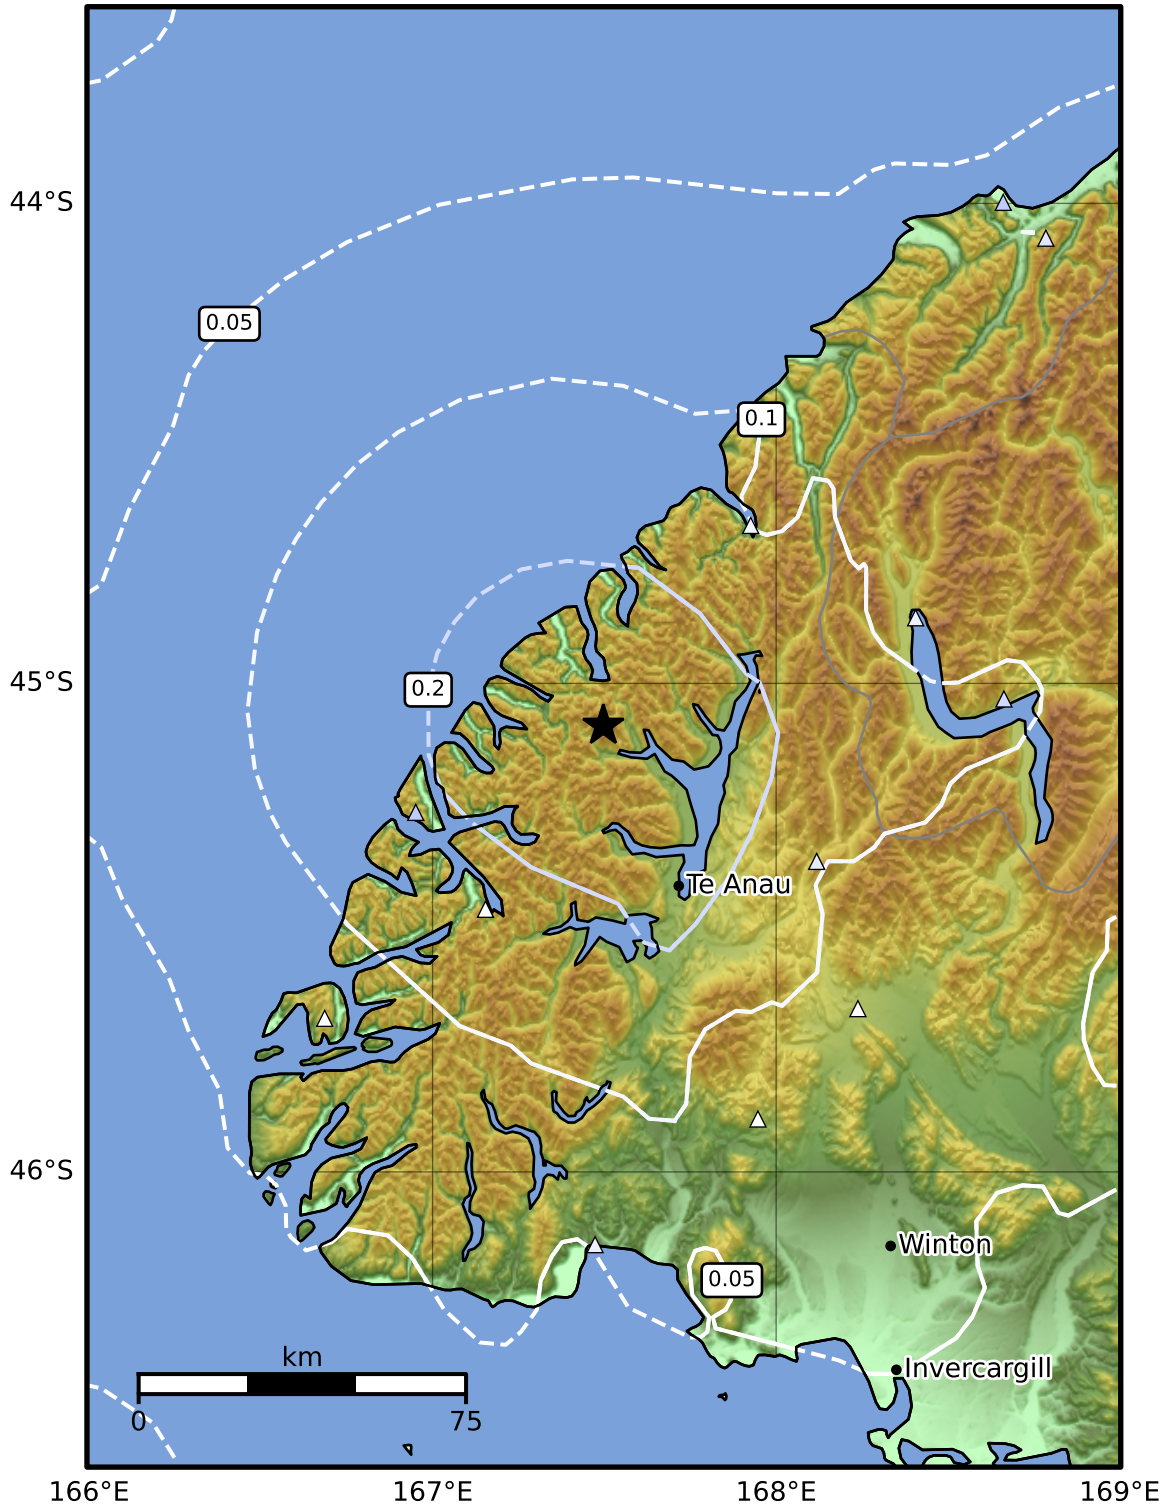

0.3 Second Peak Spectral Acceleration Map GNS Science  
ShakeMap: Fiordland

Dec 05, 2024 19:28:43 UTC M3.4 S45.09 E167.50 Depth: 55.7km ID:2024p918409

SA(0.3) (%g)	0.1	0.2	0.5	1	2	5	10	20	50	100	200
--------------	-----	-----	-----	---	---	---	----	----	----	-----	-----

Scale based on Moratalla et al.(2021) and Worden et al.(2012) Version 1: Processed 2024-12-05T19:31:28Z

△ Seismic Instrument ○ Reported Intensity ★ Epicenter