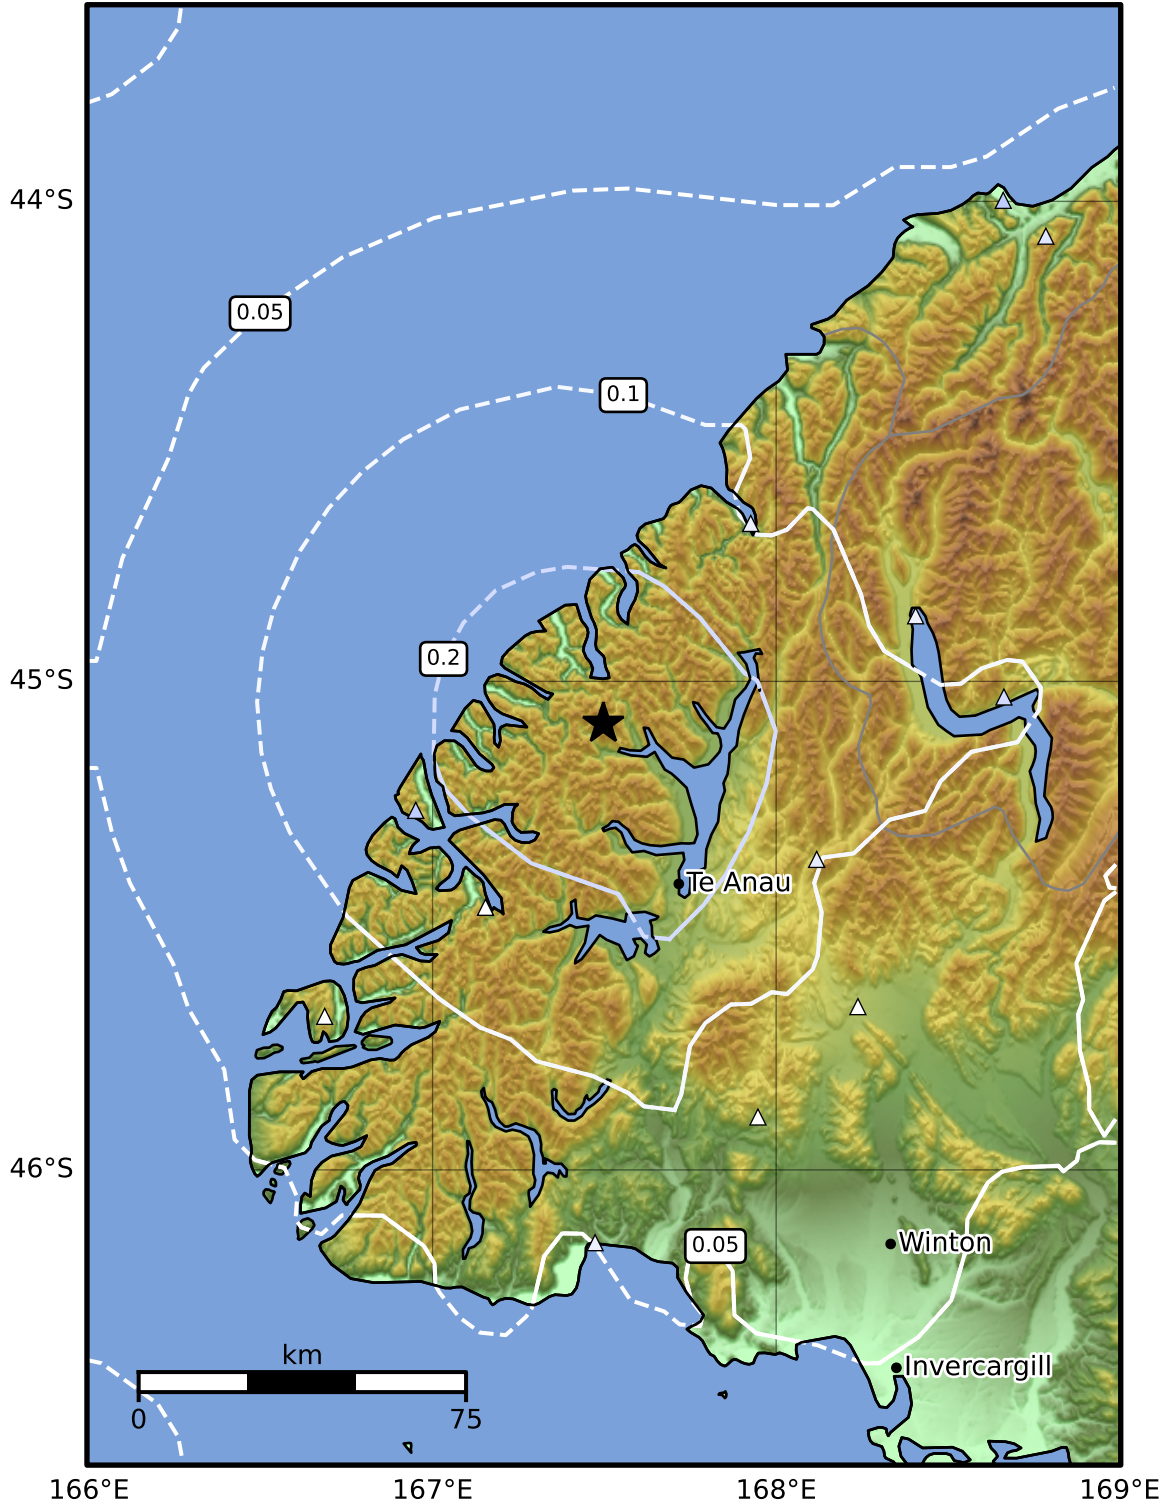

0.3 Second Peak Spectral Acceleration Map GNS Science  
ShakeMap: Fiordland

Dec 05, 2024 19:28:43 UTC M3.3 S45.09 E167.50 Depth: 55.7km ID:2024p918409

SA(0.3) (%g)	0.1	0.2	0.5	1	2	5	10	20	50	100	200
--------------	-----	-----	-----	---	---	---	----	----	----	-----	-----

Scale based on Moratalla et al.(2021) and Worden et al.(2012) Version 3: Processed 2024-12-05T19:39:45Z

△ Seismic Instrument ○ Reported Intensity ★ Epicenter