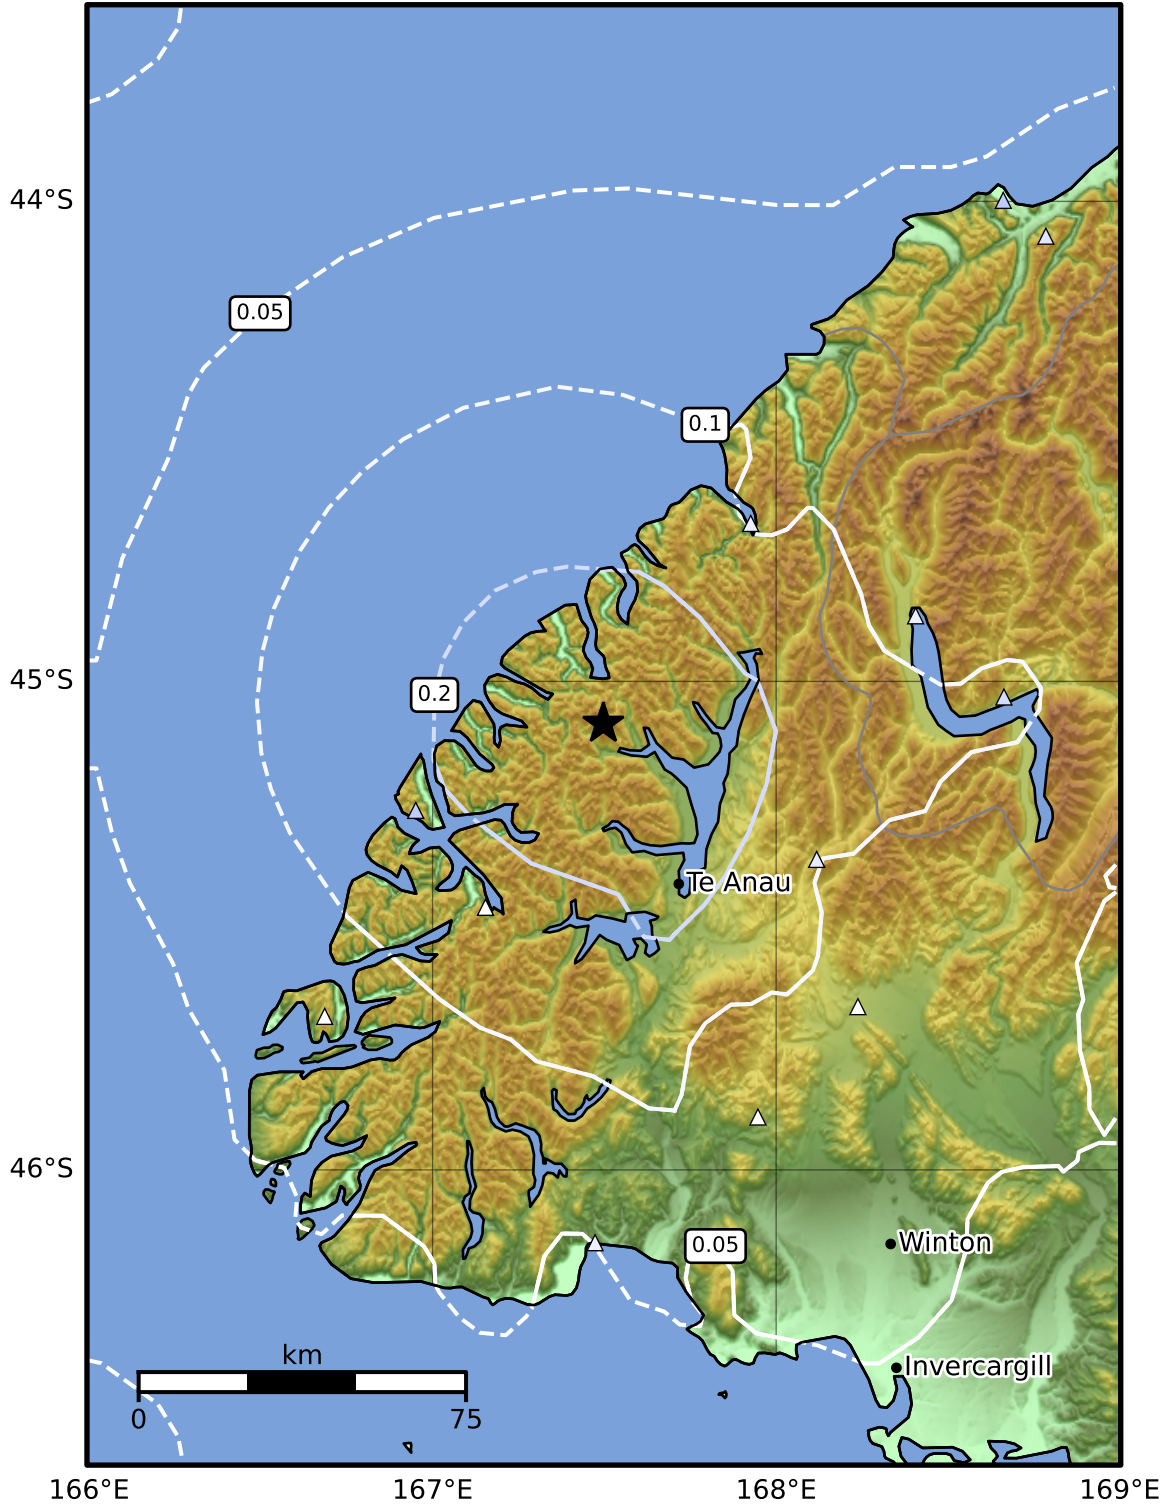

0.3 Second Peak Spectral Acceleration Map GNS Science
ShakeMap: Fiordland

Dec 05, 2024 19:28:43 UTC M3.3 S45.09 E167.50 Depth: 55.7km ID:2024p918409

SA(0.3) (%g)	0.1	0.2	0.5	1	2	5	10	20	50	100	200
--------------	-----	-----	-----	---	---	---	----	----	----	-----	-----

Scale based on Moratalla et al.(2021) and Worden et al.(2012) Version 3: Processed 2024-12-05T19:39:48Z

△ Seismic Instrument ○ Reported Intensity ★ Epicenter