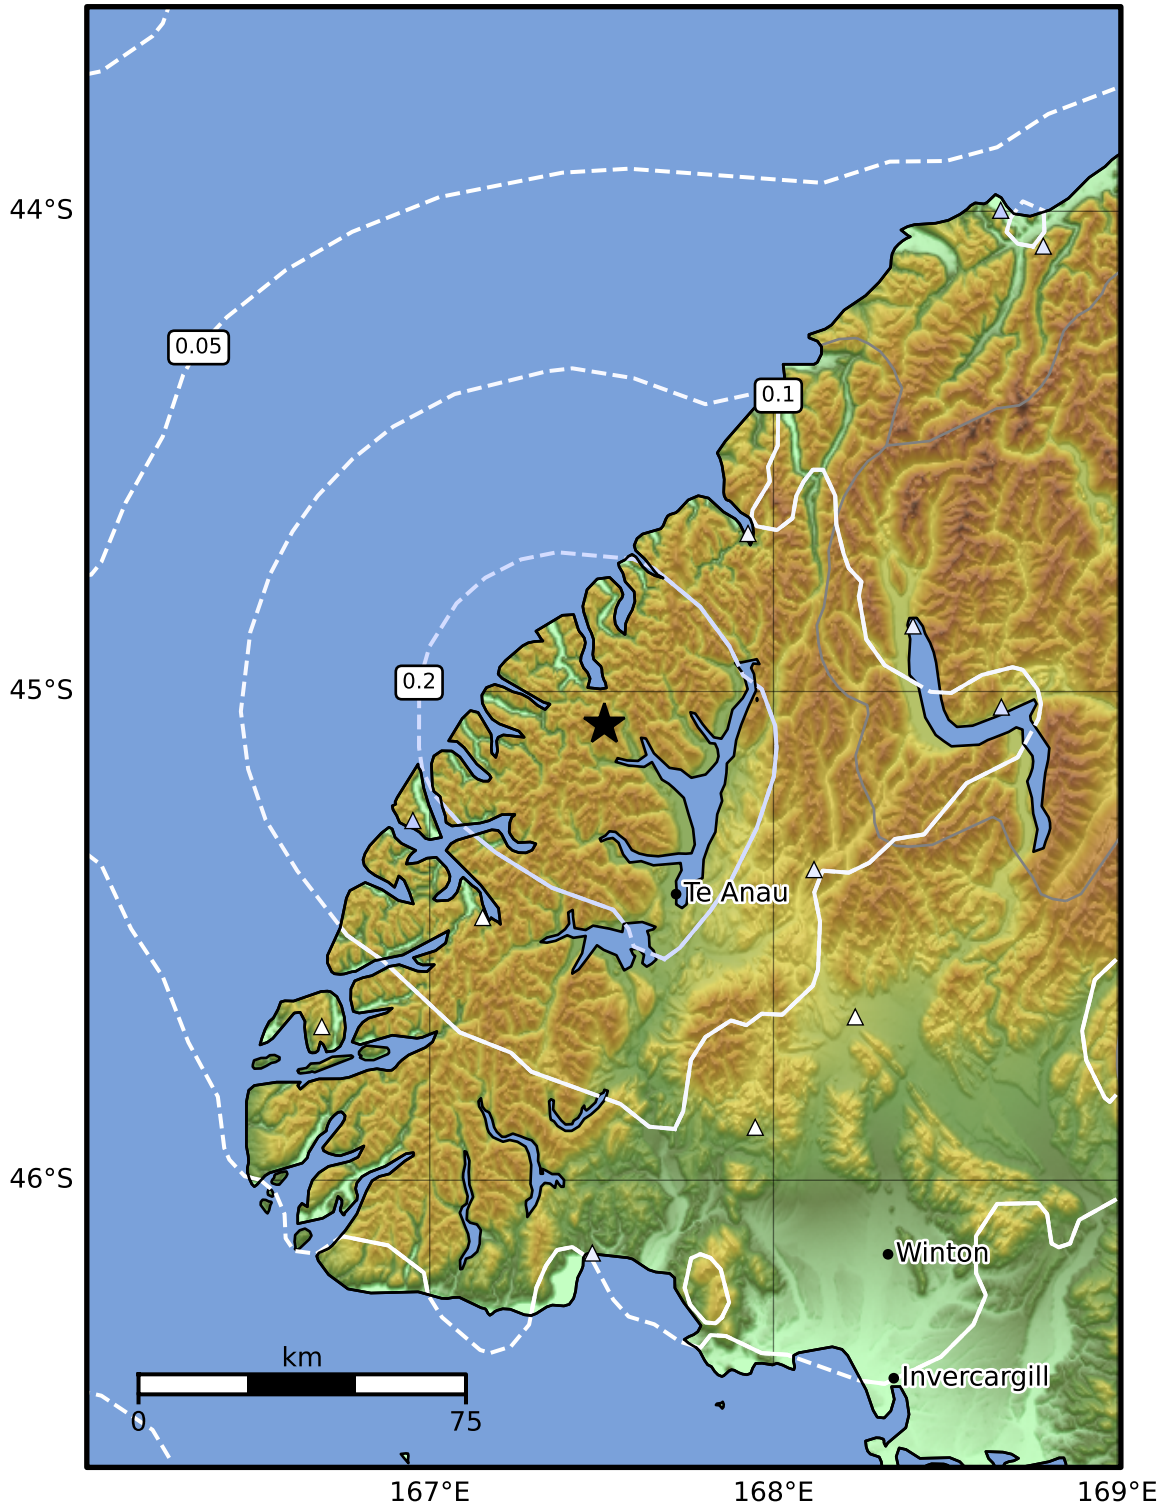

0.3 Second Peak Spectral Acceleration Map GNS Science
ShakeMap: Fiordland

Dec 05, 2024 19:28:43 UTC M3.4 S45.07 E167.51 Depth: 55.7km ID:2024p918409

SA(0.3) (%g)	0.1	0.2	0.5	1	2	5	10	20	50	100	200
--------------	-----	-----	-----	---	---	---	----	----	----	-----	-----

Scale based on Moratalla et al.(2021) and Worden et al.(2012) Version 2: Processed 2024-12-05T19:35:33Z

△ Seismic Instrument ○ Reported Intensity ★ Epicenter