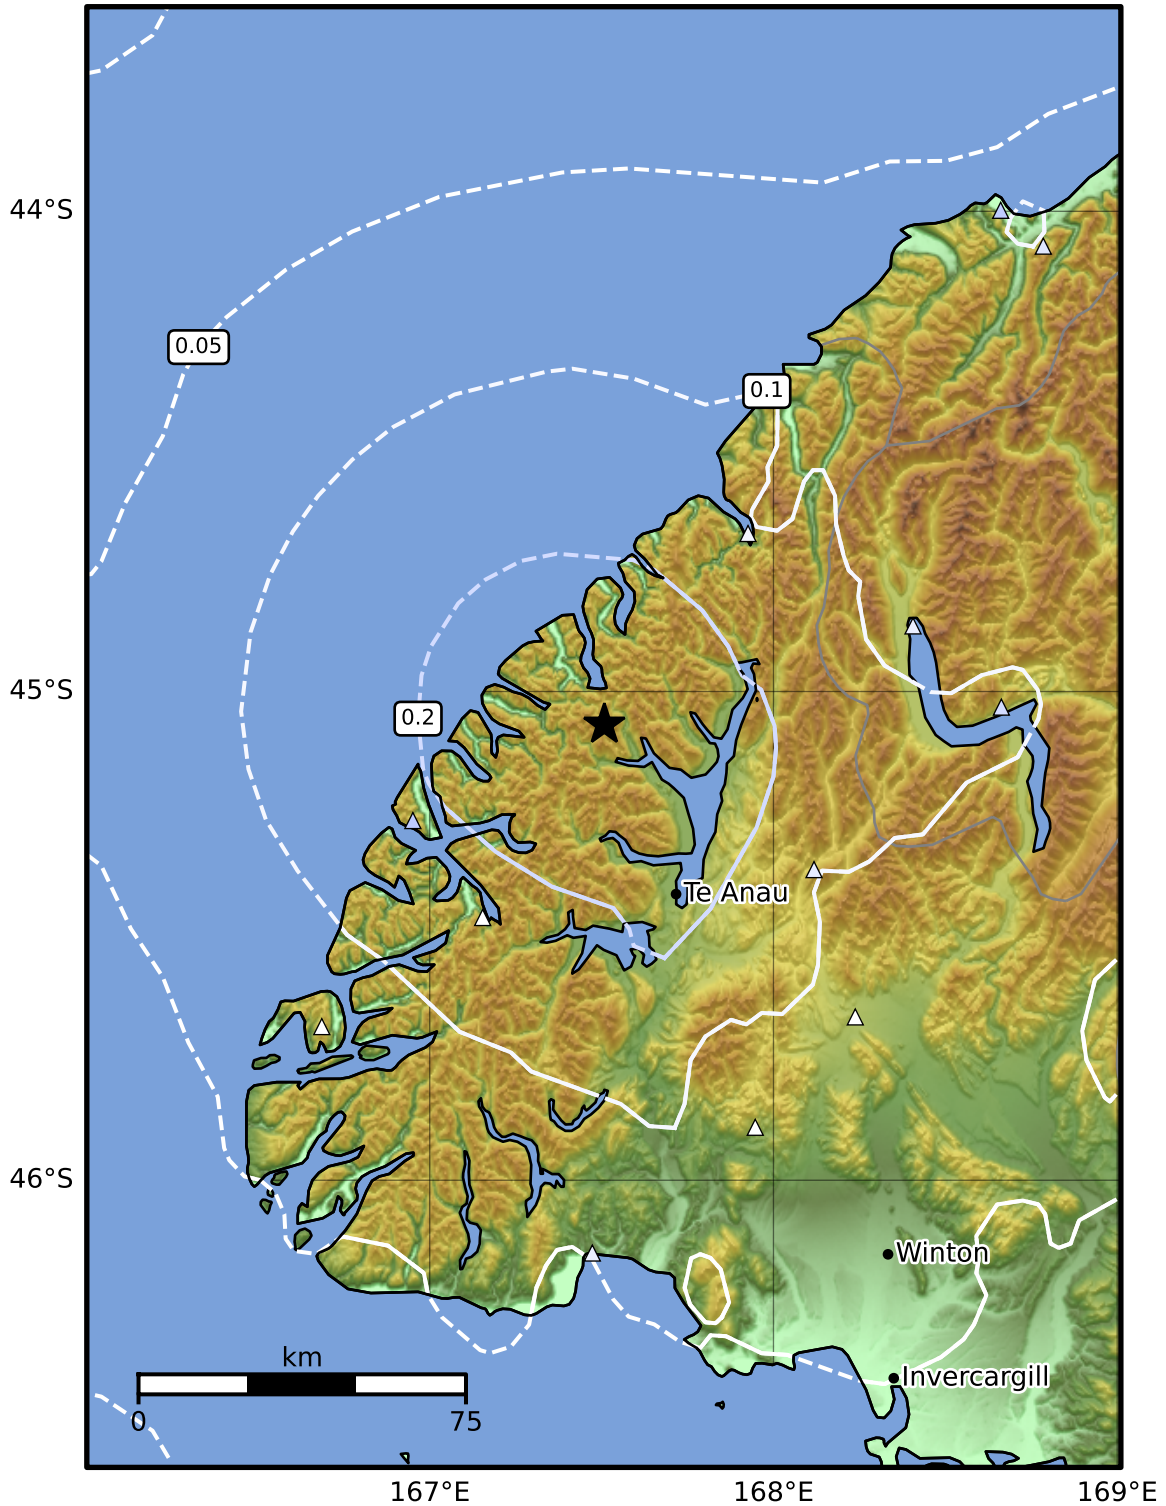

0.3 Second Peak Spectral Acceleration Map GNS Science  
ShakeMap: Fiordland

Dec 05, 2024 19:28:43 UTC M3.4 S45.07 E167.51 Depth: 55.7km ID:2024p918409

SA(0.3) (%g)	0.1	0.2	0.5	1	2	5	10	20	50	100	200
--------------	-----	-----	-----	---	---	---	----	----	----	-----	-----

Scale based on Moratalla et al.(2021) and Worden et al.(2012) Version 3: Processed 2024-12-05T19:40:16Z  
 Δ Seismic Instrument ○ Reported Intensity ★ Epicenter