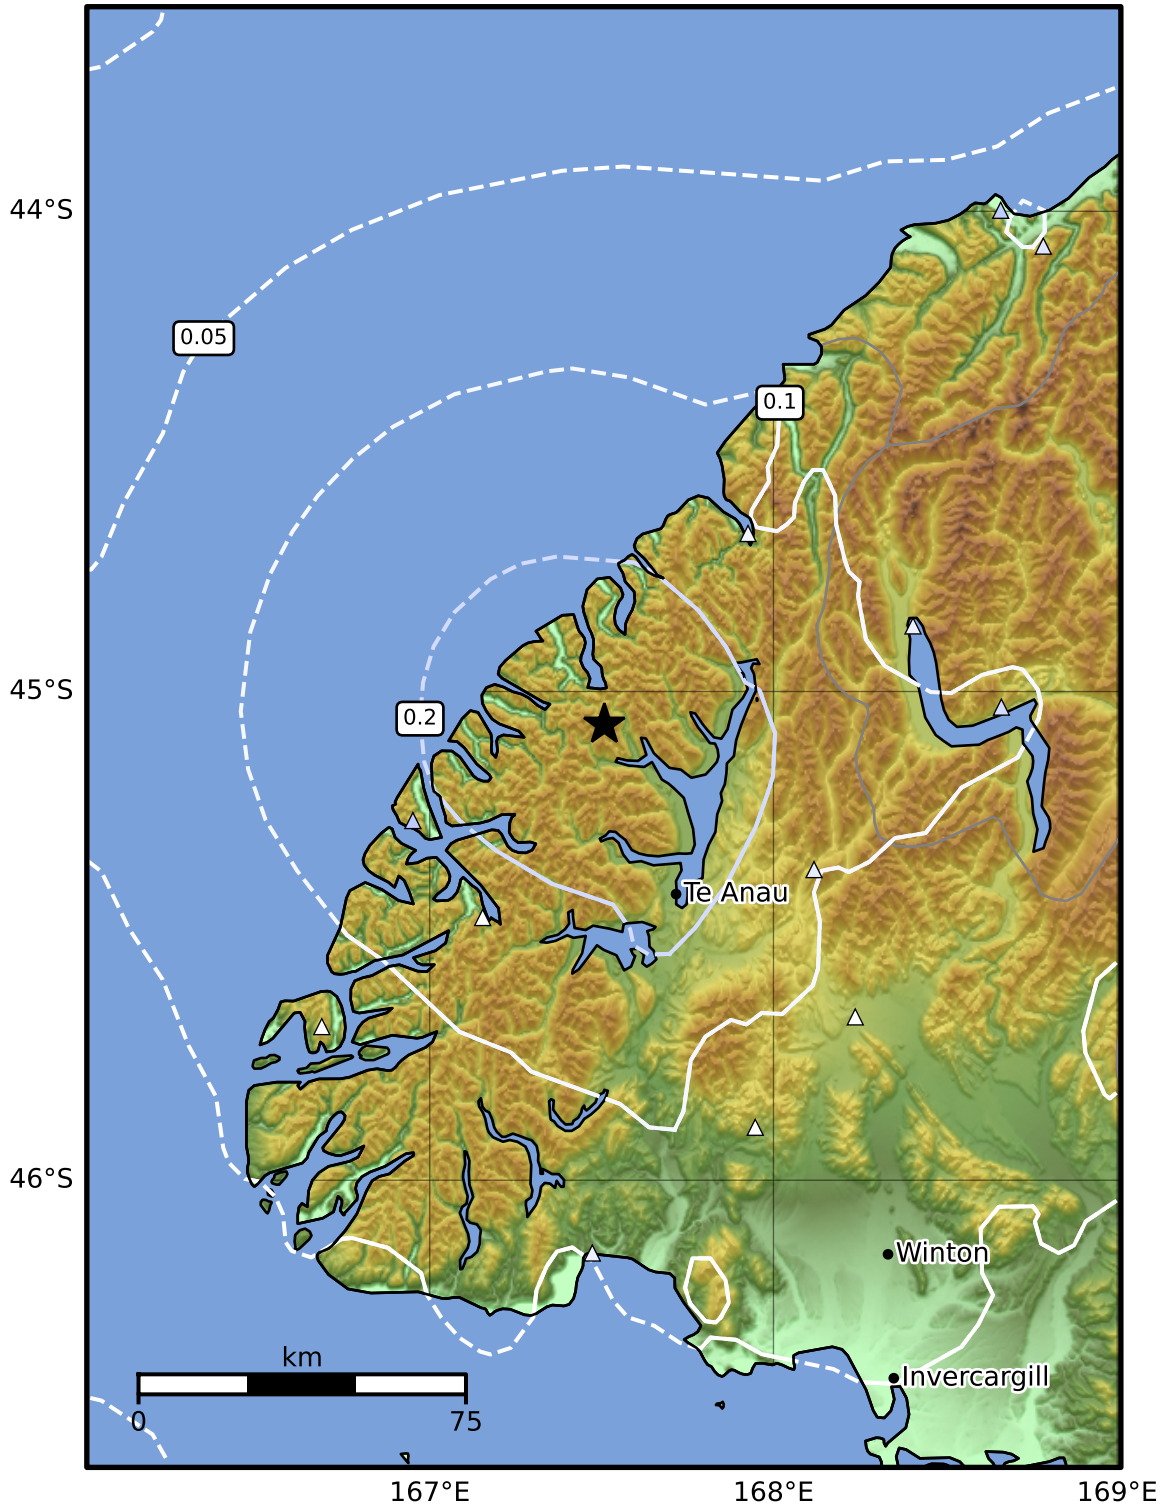

0.3 Second Peak Spectral Acceleration Map GNS Science  
ShakeMap: Fiordland

Dec 05, 2024 19:28:43 UTC M3.4 S45.07 E167.51 Depth: 55.7km ID:2024p918409

SA(0.3) (%g)	0.1	0.2	0.5	1	2	5	10	20	50	100	200
--------------	-----	-----	-----	---	---	---	----	----	----	-----	-----

Scale based on Moratalla et al.(2021) and Worden et al.(2012) Version 4: Processed 2024-12-05T19:50:15Z  
 △ Seismic Instrument ○ Reported Intensity ★ Epicenter