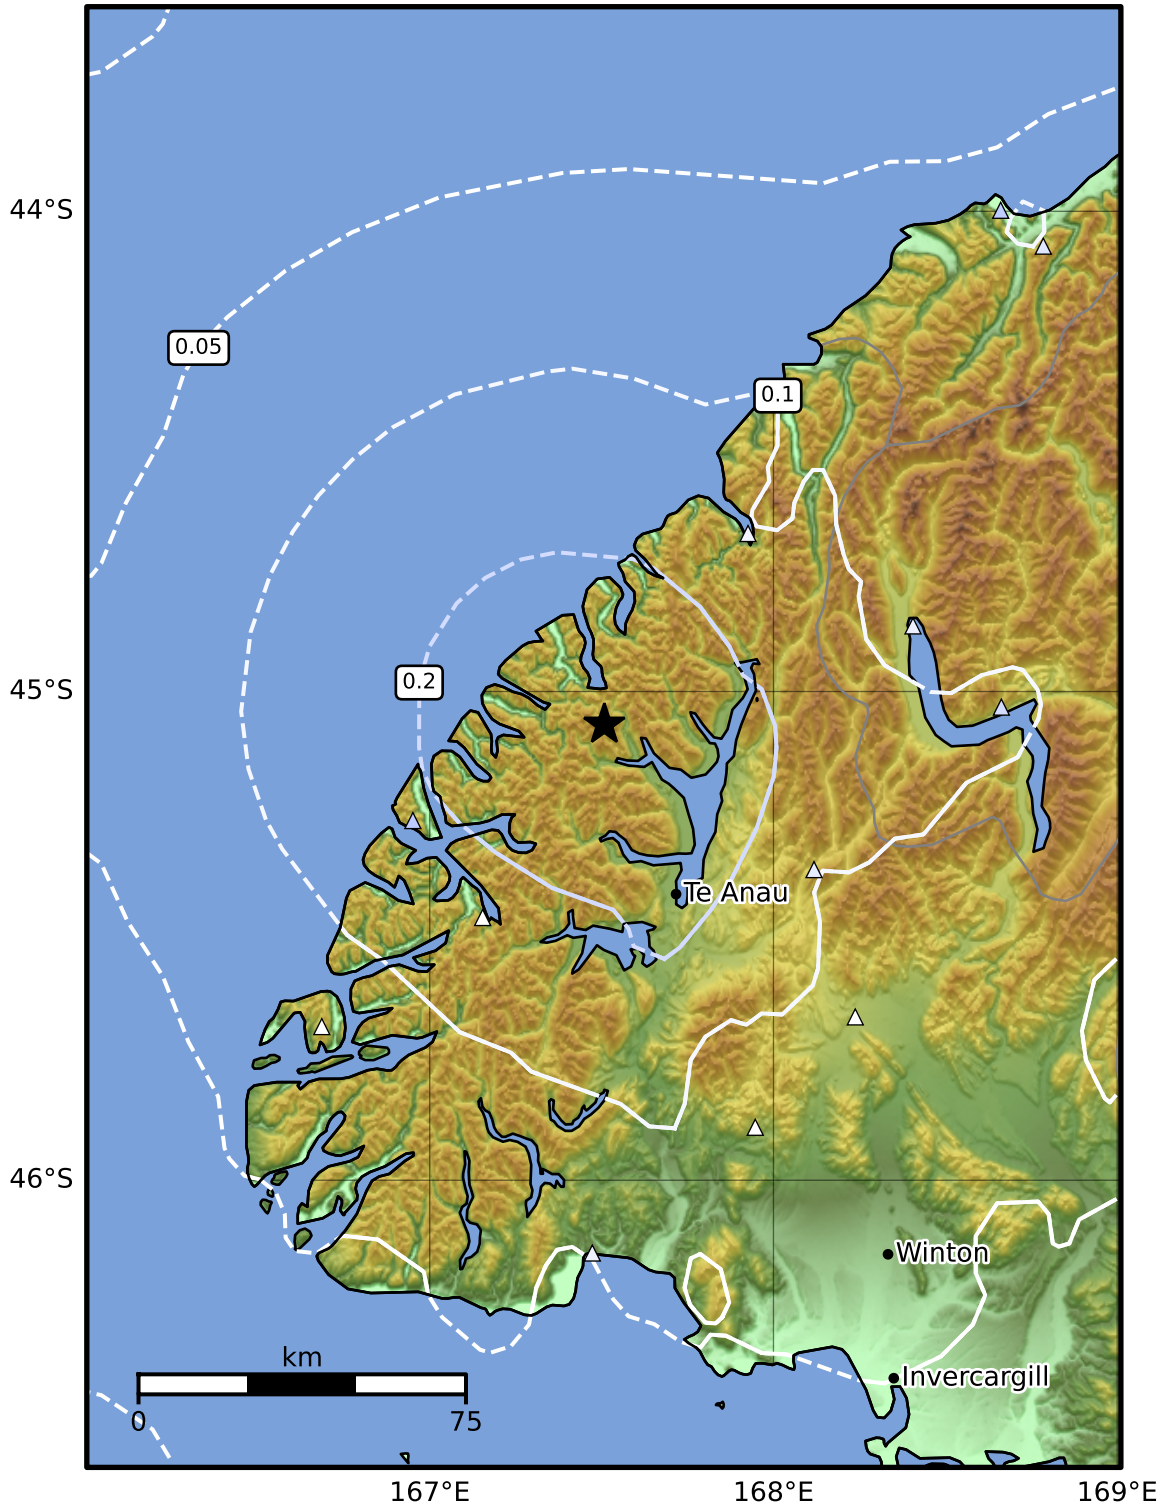

0.3 Second Peak Spectral Acceleration Map GNS Science  
ShakeMap: Fiordland

Dec 05, 2024 19:28:43 UTC M3.4 S45.07 E167.51 Depth: 55.7km ID:2024p918409

SA(0.3) (%g)	0.1	0.2	0.5	1	2	5	10	20	50	100	200
--------------	-----	-----	-----	---	---	---	----	----	----	-----	-----

Scale based on Moratalla et al.(2021) and Worden et al.(2012) Version 5: Processed 2024-12-05T20:00:09Z

△ Seismic Instrument ○ Reported Intensity ★ Epicenter