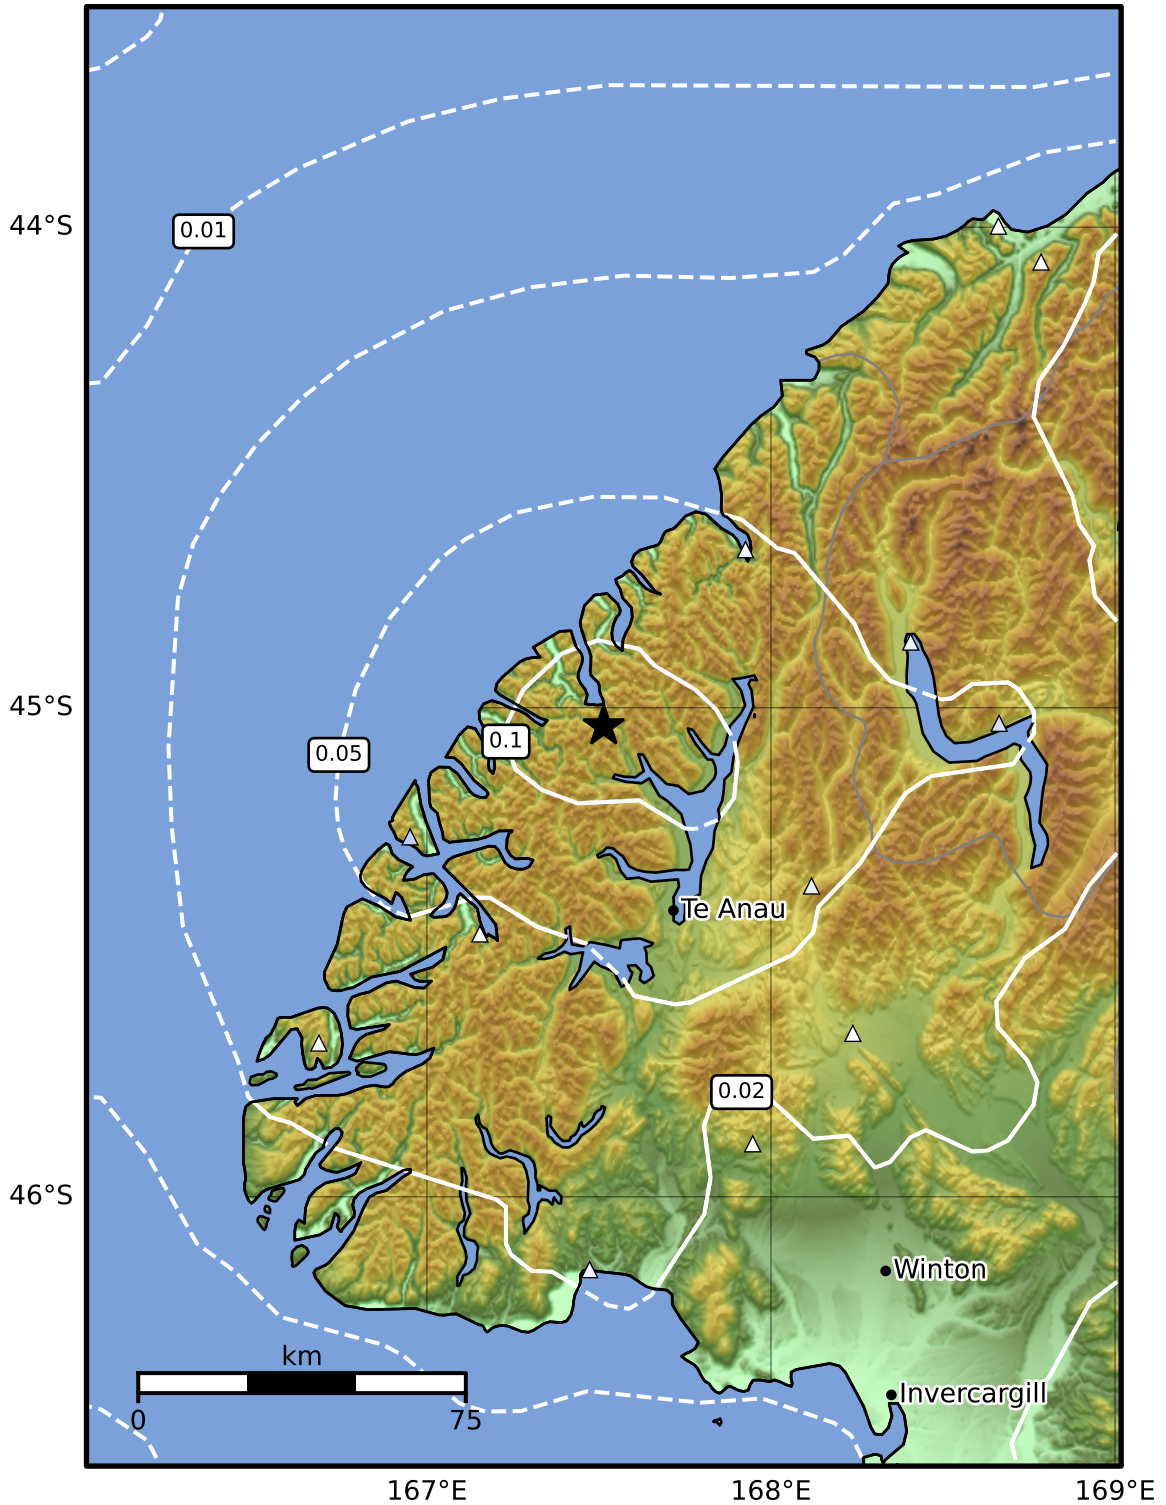

0.3 Second Peak Spectral Acceleration Map GNS Science
ShakeMap: Fiordland

Dec 05, 2024 19:28:42 UTC M3.4 S45.04 E167.51 Depth: 57.6km ID:2024p918409

SA(0.3) (%g)	0.1	0.2	0.5	1	2	5	10	20	50	100	200
--------------	-----	-----	-----	---	---	---	----	----	----	-----	-----

Scale based on Moratalla et al.(2021) and Worden et al.(2012) Version 6: Processed 2024-12-05T20:10:37Z
 Δ Seismic Instrument ○ Reported Intensity ★ Epicenter