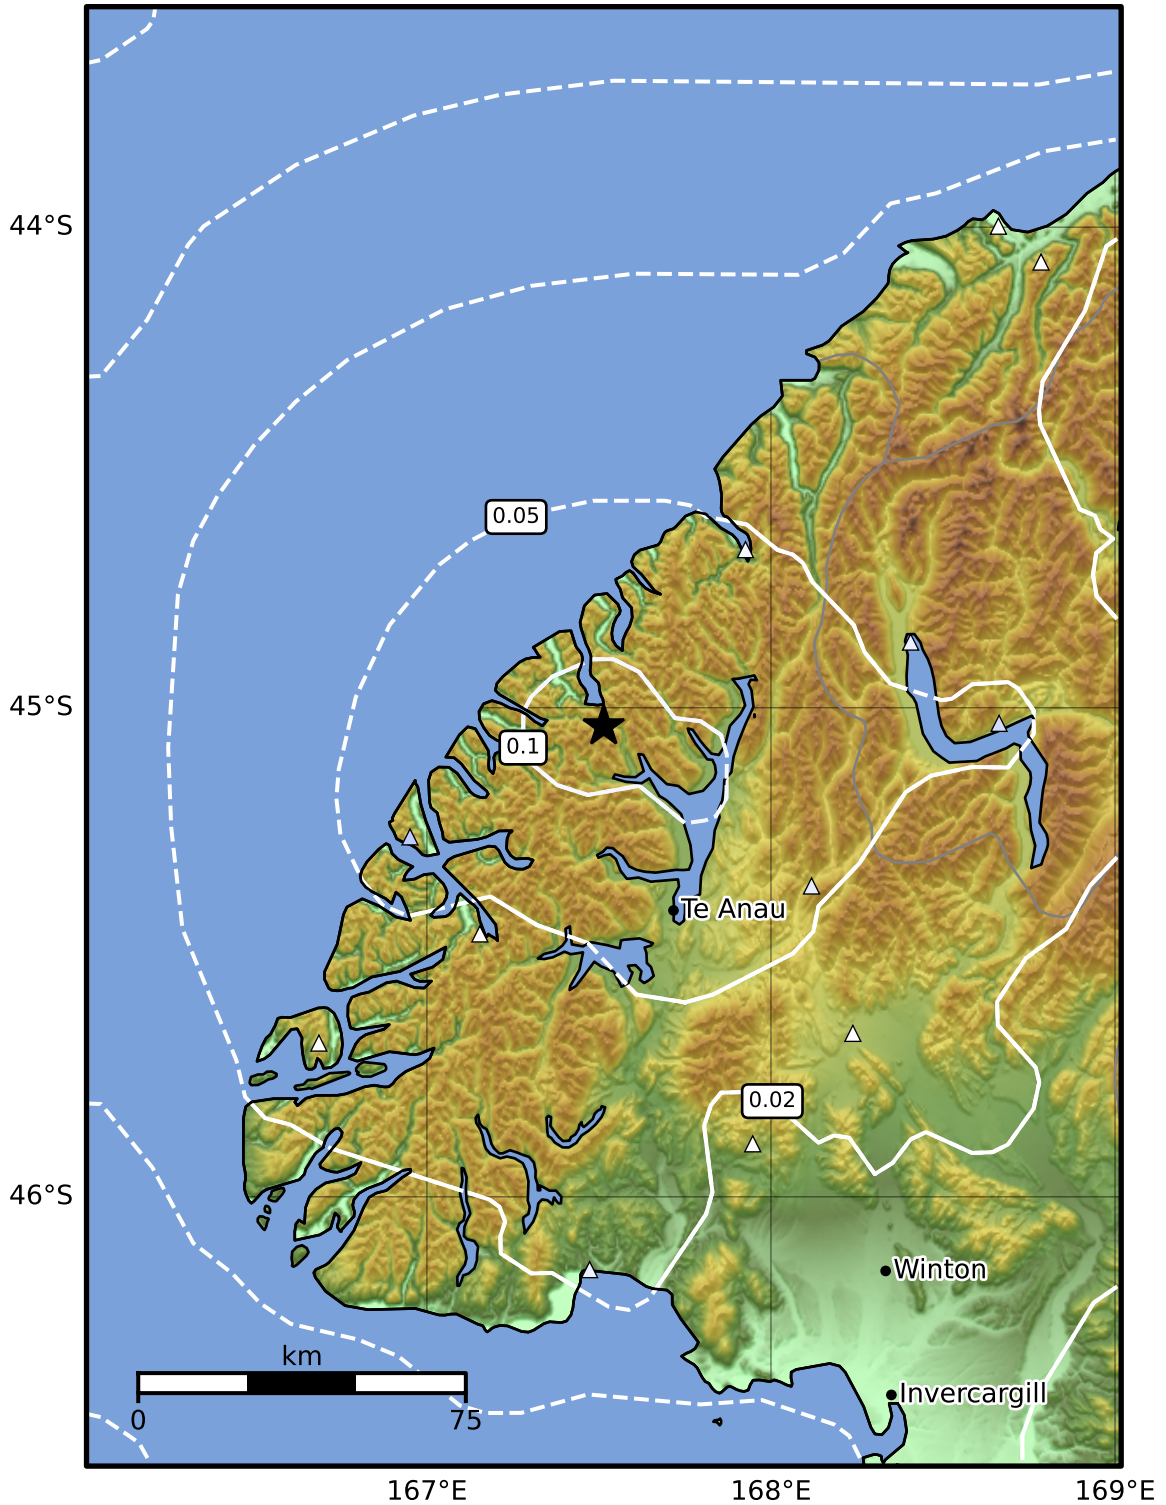

0.3 Second Peak Spectral Acceleration Map GNS Science
ShakeMap: Fiordland

Dec 05, 2024 19:28:42 UTC M3.4 S45.04 E167.51 Depth: 57.6km ID:2024p918409

SA(0.3) (%g)	0.1	0.2	0.5	1	2	5	10	20	50	100	200
--------------	-----	-----	-----	---	---	---	----	----	----	-----	-----

Scale based on Moratalla et al.(2021) and Worden et al.(2012) Version 7: Processed 2024-12-05T20:30:09Z
 Δ Seismic Instrument ○ Reported Intensity ★ Epicenter