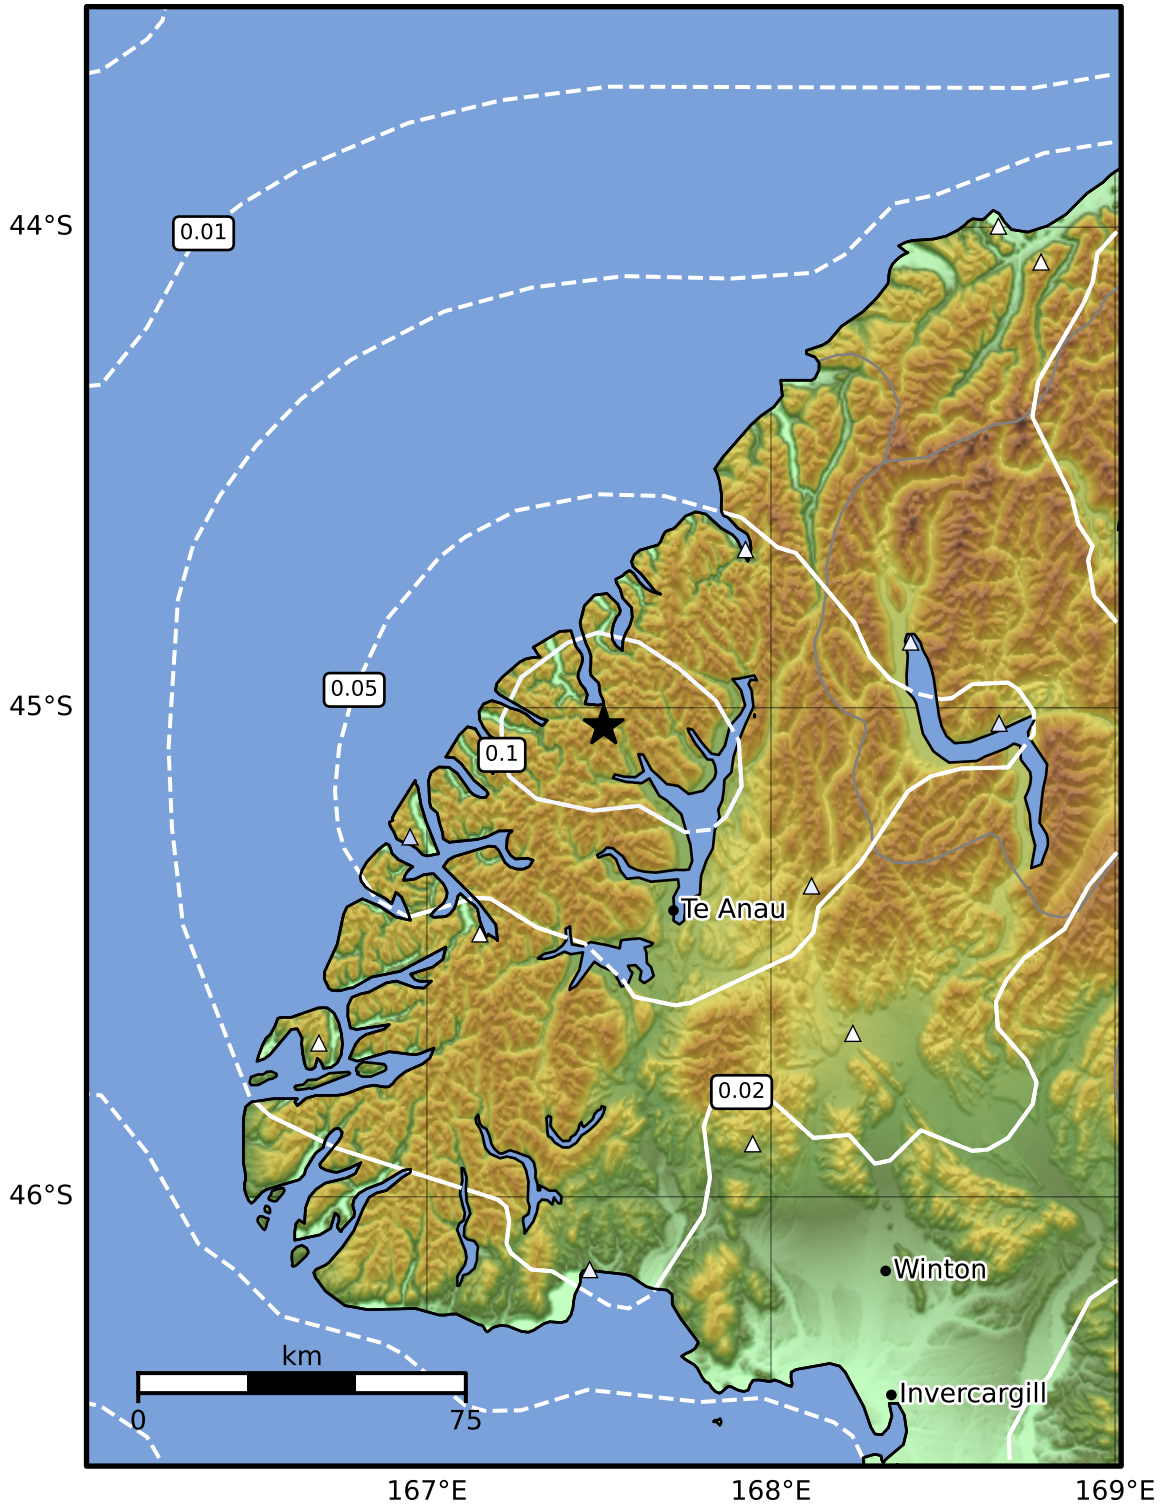

0.3 Second Peak Spectral Acceleration Map GNS Science
ShakeMap: Fiordland

Dec 05, 2024 19:28:42 UTC M3.4 S45.04 E167.51 Depth: 57.6km ID:2024p918409

SA(0.3) (%g)	0.1	0.2	0.5	1	2	5	10	20	50	100	200
--------------	-----	-----	-----	---	---	---	----	----	----	-----	-----

Scale based on Moratalla et al.(2021) and Worden et al.(2012) Version 8: Processed 2024-12-05T21:30:07Z
 Δ Seismic Instrument ○ Reported Intensity ★ Epicenter