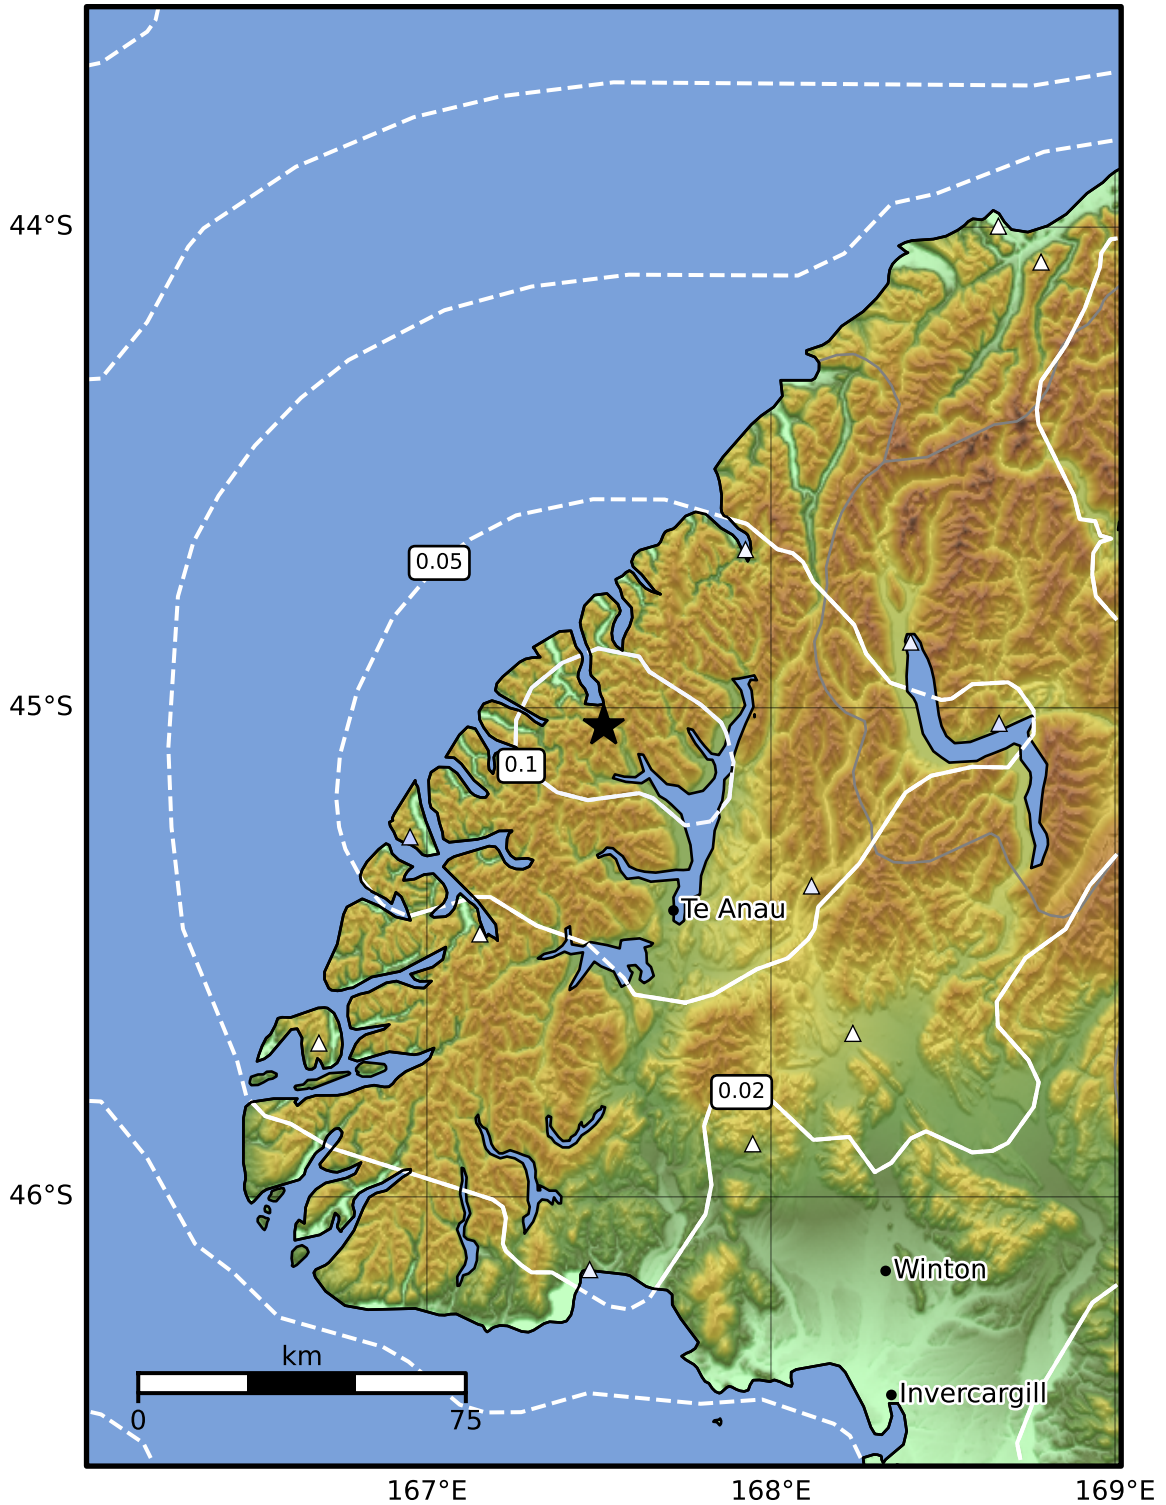

0.3 Second Peak Spectral Acceleration Map GNS Science
ShakeMap: Fiordland

Dec 05, 2024 19:28:42 UTC M3.4 S45.04 E167.51 Depth: 57.6km ID:2024p918409

SA(0.3) (%g)	0.1	0.2	0.5	1	2	5	10	20	50	100	200
--------------	-----	-----	-----	---	---	---	----	----	----	-----	-----

Scale based on Moratalla et al.(2021) and Worden et al.(2012) Version 10: Processed 2024-12-06T01:30:10Z
 Δ Seismic Instrument ○ Reported Intensity ★ Epicenter