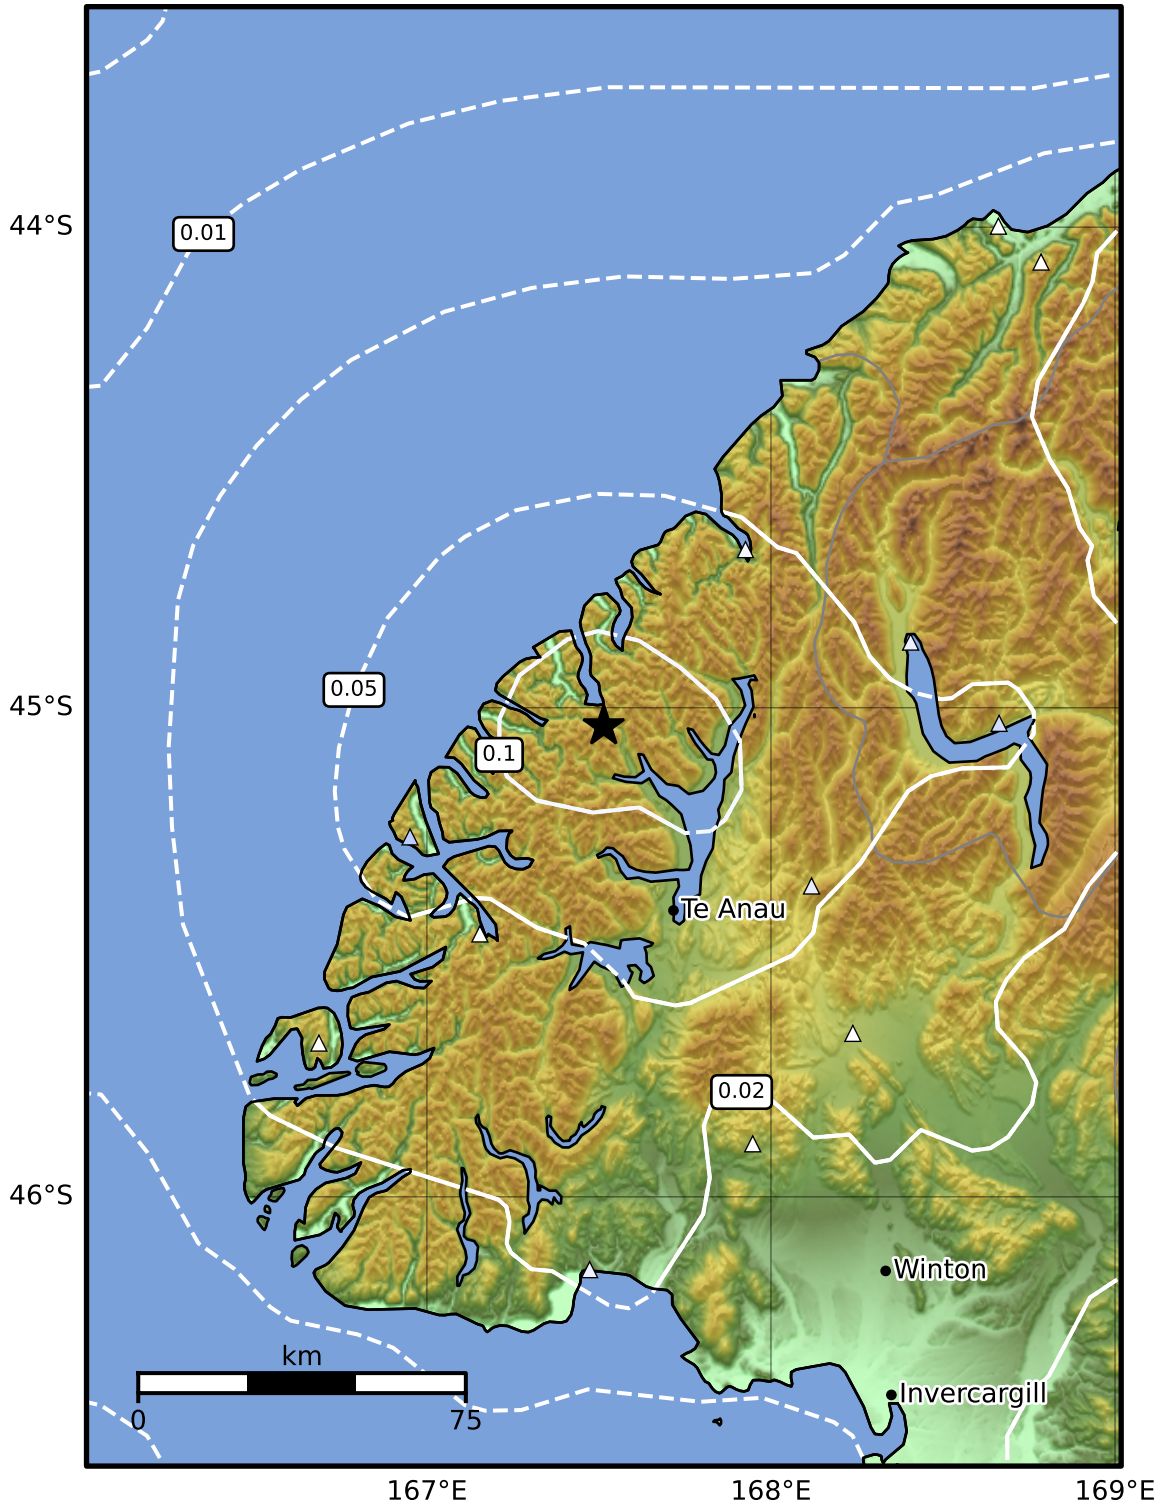

0.3 Second Peak Spectral Acceleration Map GNS Science
ShakeMap: Fiordland

Dec 05, 2024 19:28:42 UTC M3.4 S45.04 E167.51 Depth: 57.6km ID:2024p918409

SA(0.3) (%g)	0.1	0.2	0.5	1	2	5	10	20	50	100	200
--------------	-----	-----	-----	---	---	---	----	----	----	-----	-----

Scale based on Moratalla et al.(2021) and Worden et al.(2012) Version 11: Processed 2024-12-06T19:30:59Z
 Δ Seismic Instrument ○ Reported Intensity ★ Epicenter