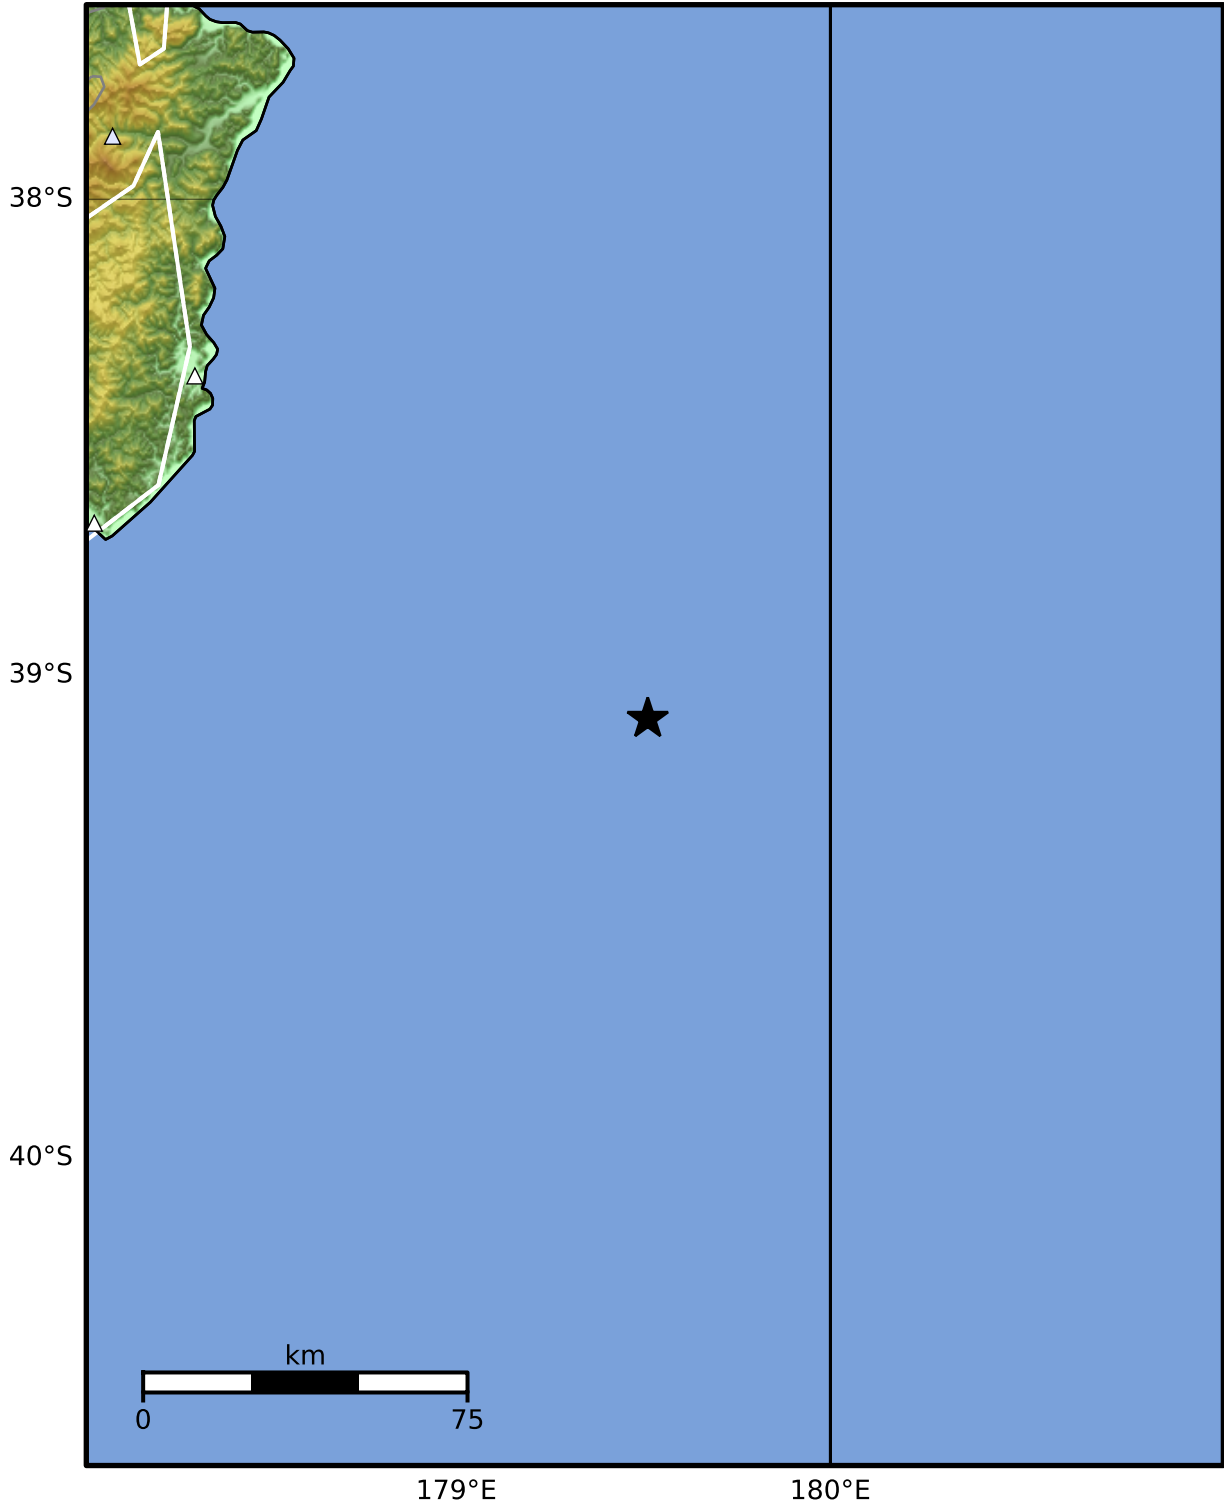

0.3 Second Peak Spectral Acceleration Map GNS Science

ShakeMap: Hikurangi Trough

Dec 06, 2024 09:03:41 UTC M3.7 S39.09 E179.51 Depth: 26.5km ID:2024p919939

SA(0.3) (%g)	0.1	0.2	0.5	1	2	5	10	20	50	100	200
--------------	-----	-----	-----	---	---	---	----	----	----	-----	-----

Scale based on Moratalla et al.(2021) and Worden et al.(2012) Version 2: Processed 2024-12-06T09:15:13Z

△ Seismic Instrument ○ Reported Intensity ★ Epicenter