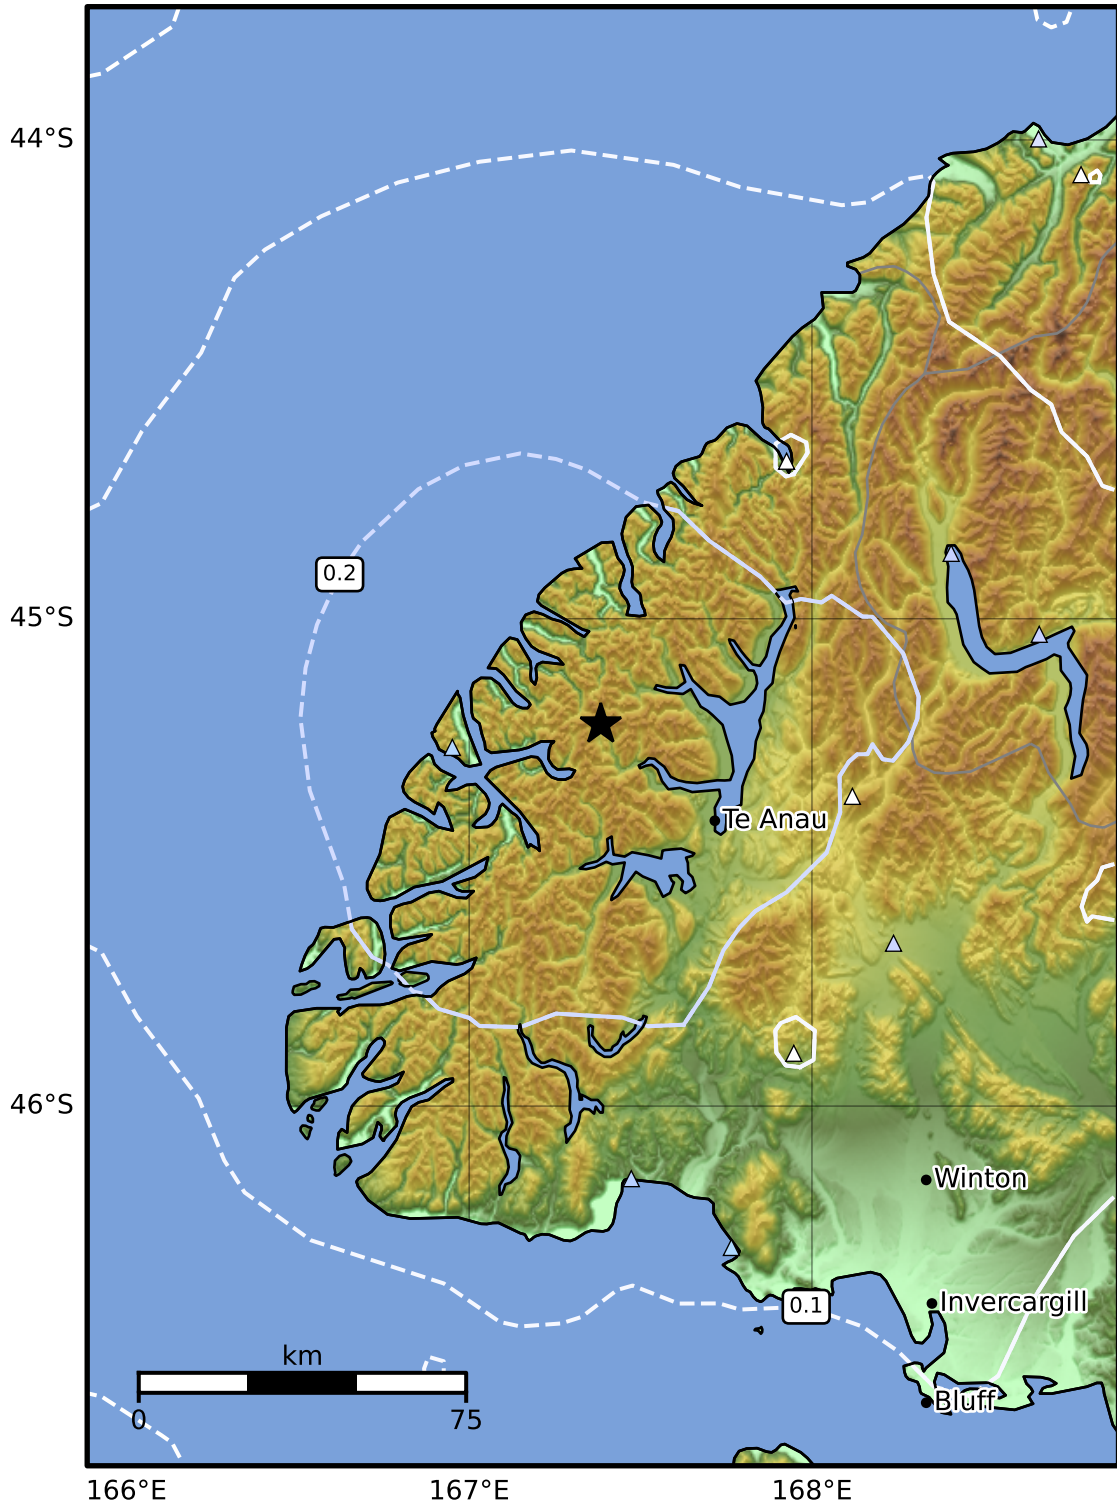

0.3 Second Peak Spectral Acceleration Map GNS Science  
 ShakeMap: Fiordland

Dec 06, 2024 10:32:28 UTC M3.5 S45.22 E167.38 Depth: 102.6km ID:2024p920105

SA(0.3) (%g)	0.1	0.2	0.5	1	2	5	10	20	50	100	200
--------------	-----	-----	-----	---	---	---	----	----	----	-----	-----

Scale based on Moratalla et al.(2021) and Worden et al.(2012) Version 1: Processed 2024-12-06T10:36:16Z  
 Δ Seismic Instrument ○ Reported Intensity ★ Epicenter