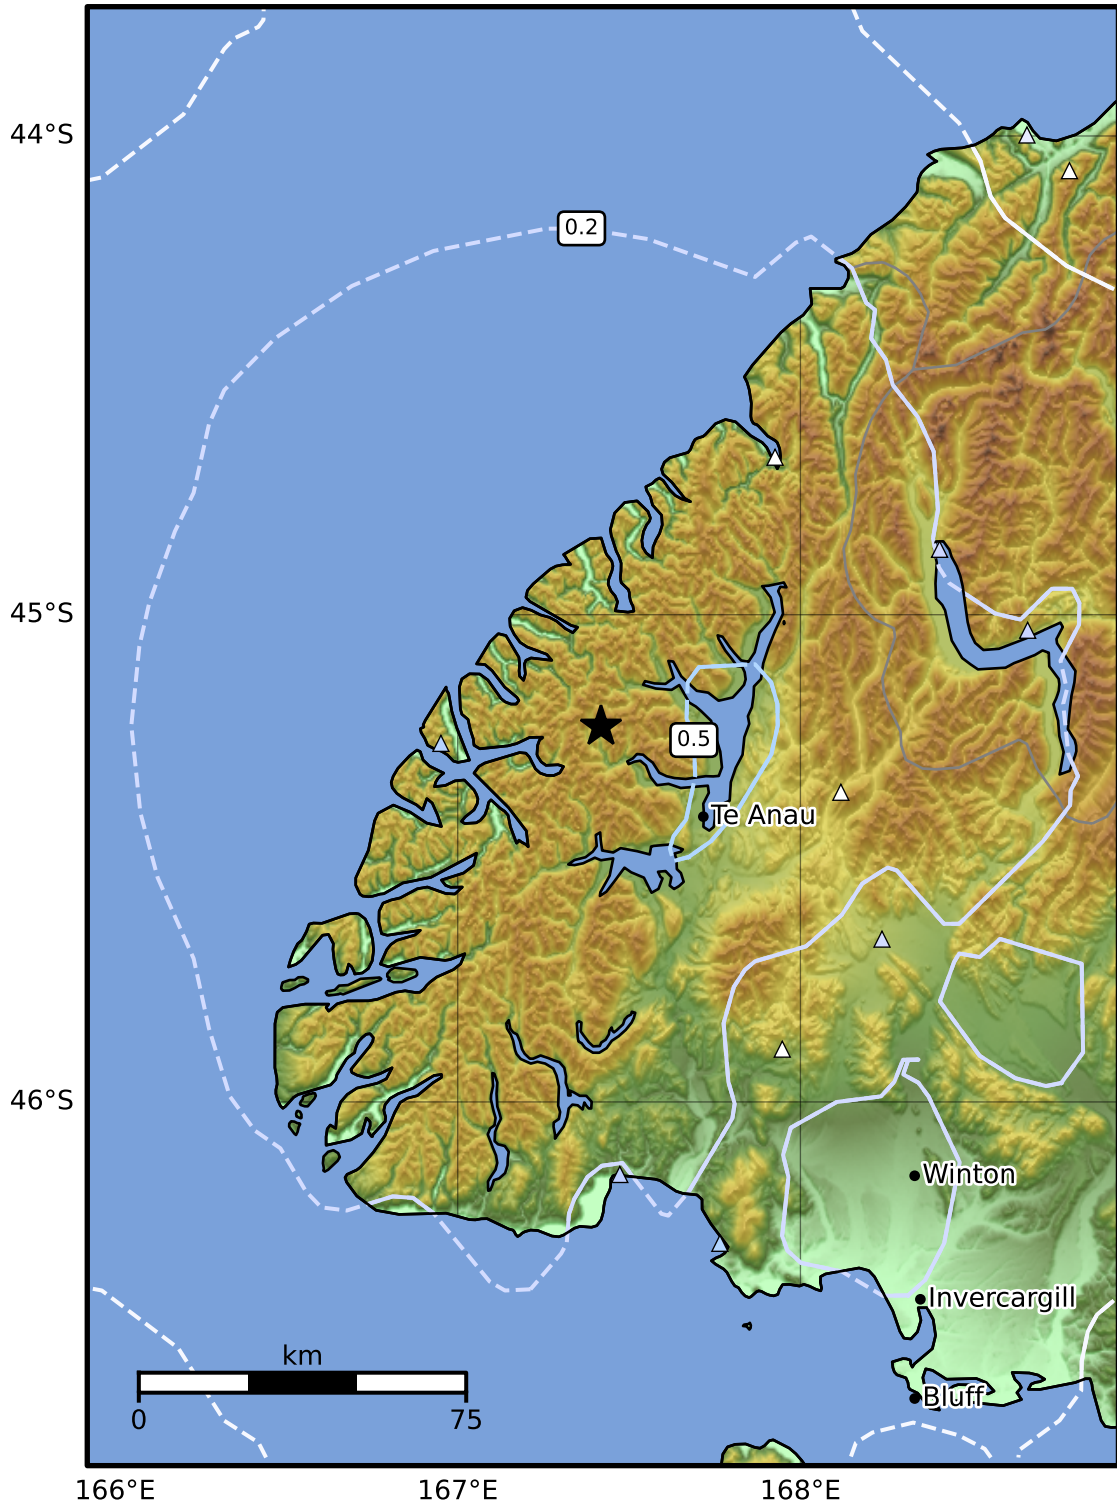

0.3 Second Peak Spectral Acceleration Map GNS Science
ShakeMap: Fiordland

Dec 06, 2024 10:32:28 UTC M3.9 S45.23 E167.42 Depth: 100.4km ID:2024p920105

SA(0.3) (%g)	0.1	0.2	0.5	1	2	5	10	20	50	100	200
--------------	-----	-----	-----	---	---	---	----	----	----	-----	-----

Scale based on Moratalla et al.(2021) and Worden et al.(2012) Version 2: Processed 2024-12-06T10:42:36Z

△ Seismic Instrument ○ Reported Intensity ★ Epicenter