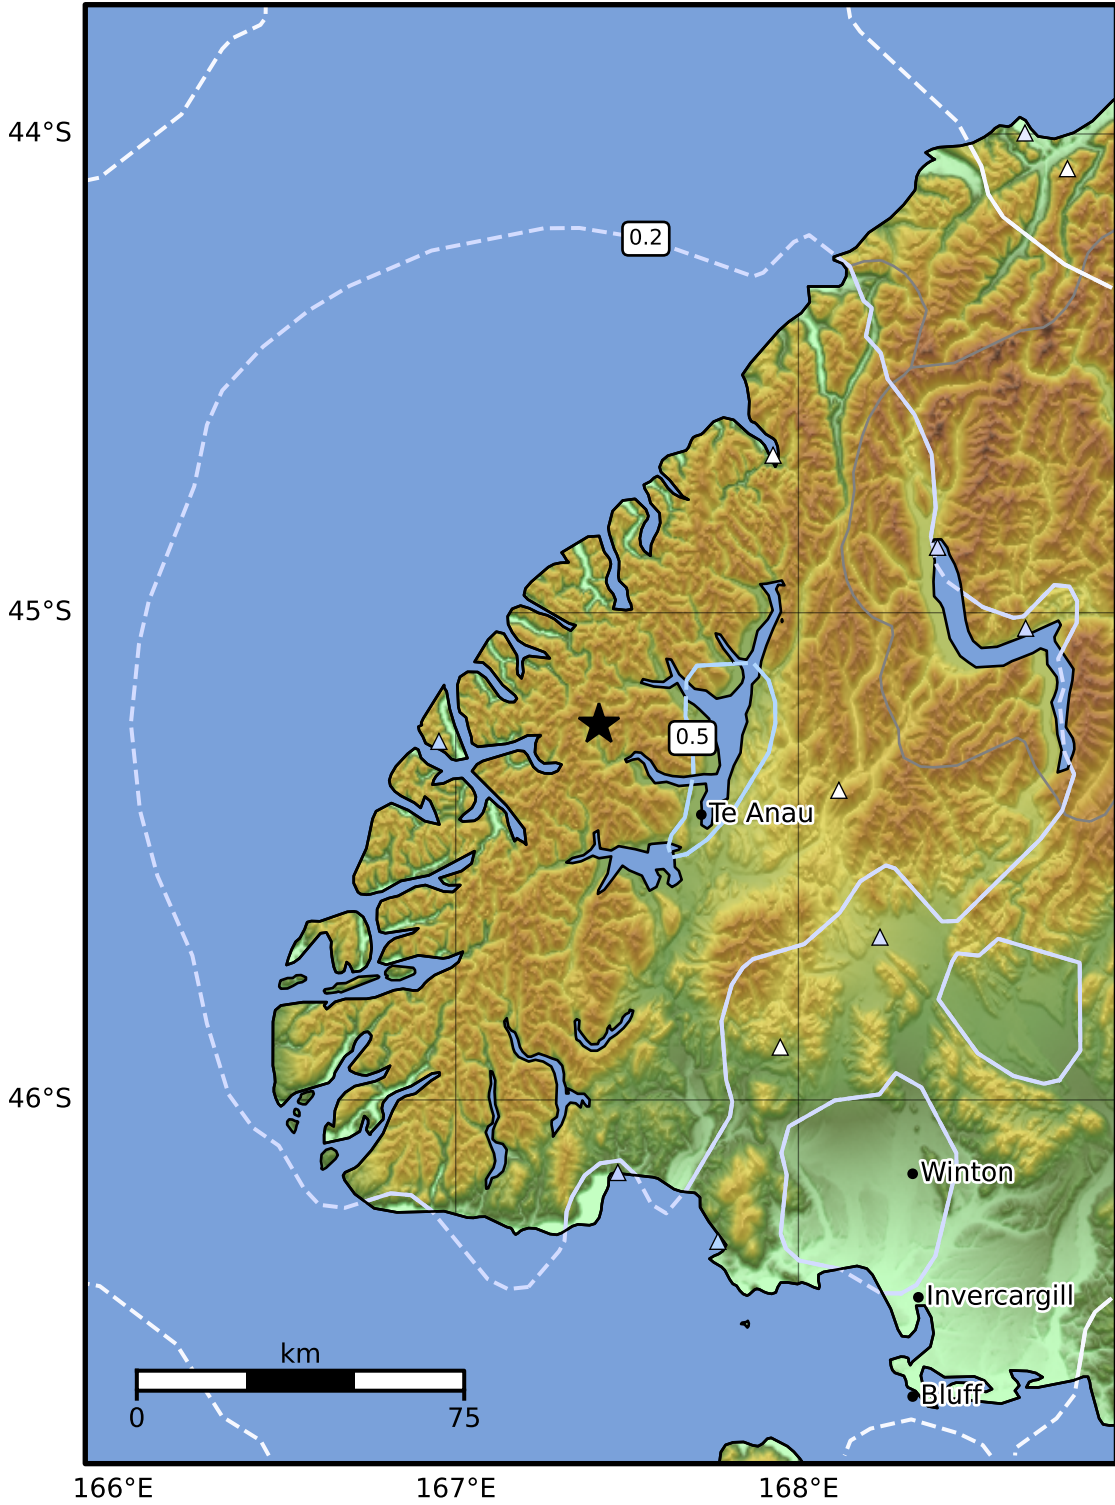

0.3 Second Peak Spectral Acceleration Map GNS Science
ShakeMap: Fiordland

Dec 06, 2024 10:32:28 UTC M3.9 S45.23 E167.42 Depth: 100.4km ID:2024p920105

SA(0.3) (%g)	0.1	0.2	0.5	1	2	5	10	20	50	100	200
--------------	-----	-----	-----	---	---	---	----	----	----	-----	-----

Scale based on Moratalla et al.(2021) and Worden et al.(2012) Version 4: Processed 2024-12-06T11:04:22Z

△ Seismic Instrument ○ Reported Intensity ★ Epicenter