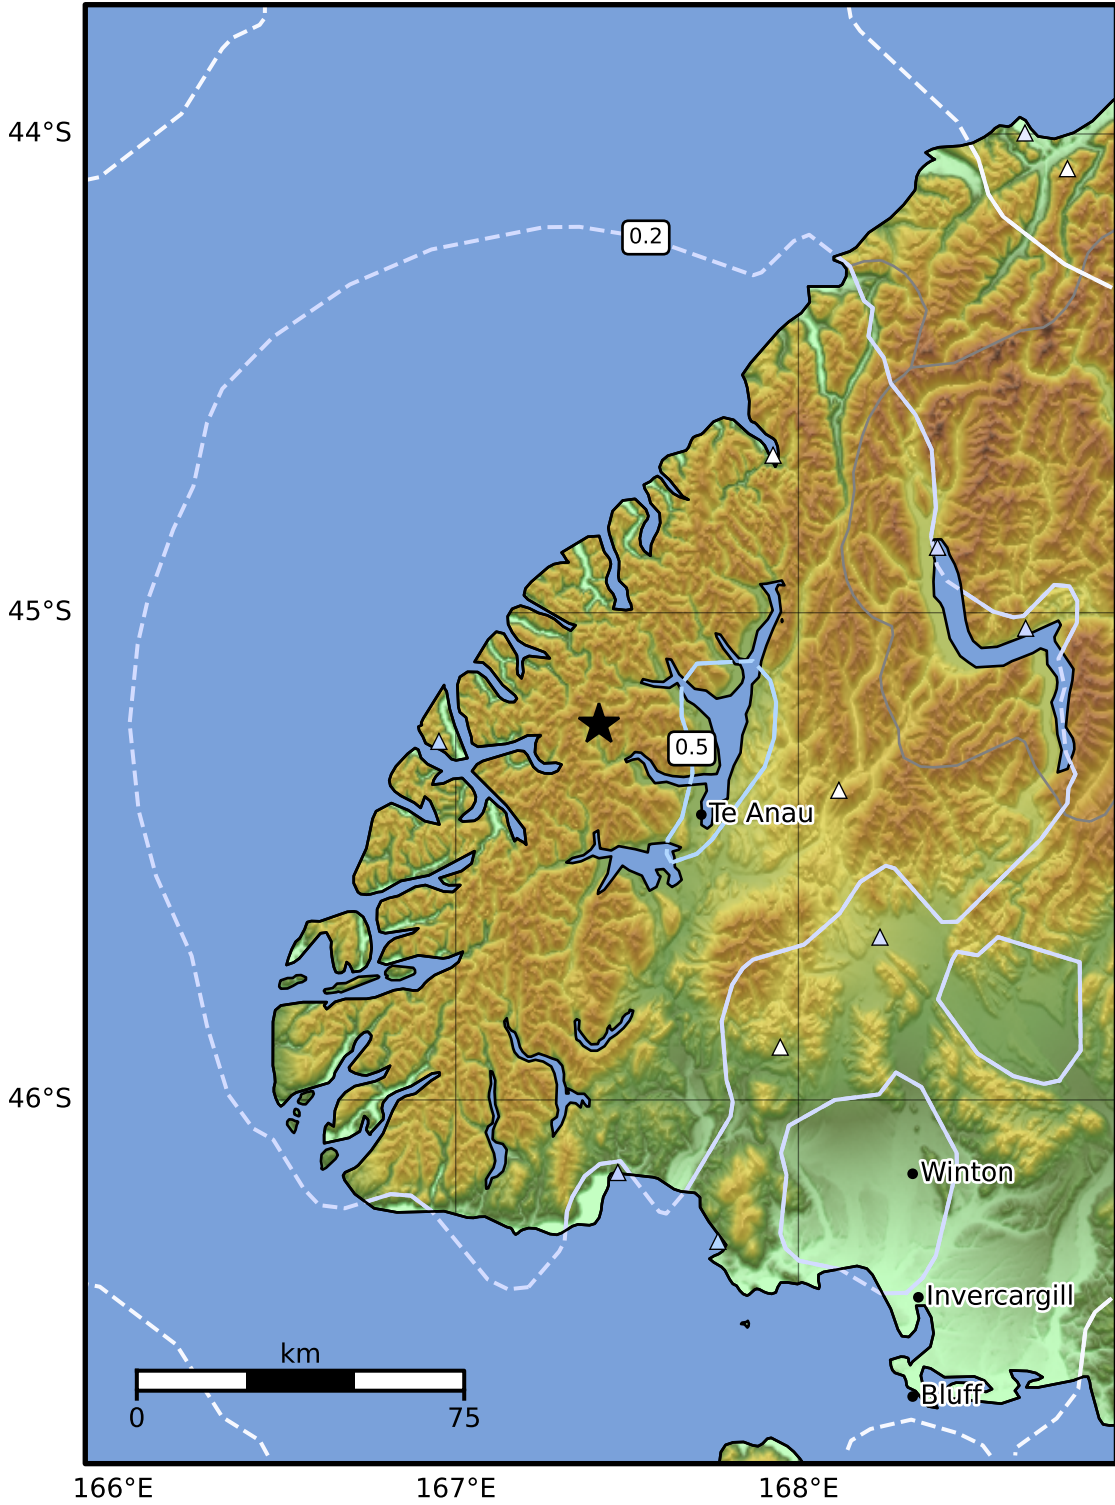

0.3 Second Peak Spectral Acceleration Map GNS Science
ShakeMap: Fiordland

Dec 06, 2024 10:32:28 UTC M3.9 S45.23 E167.42 Depth: 100.4km ID:2024p920105

SA(0.3) (%g)	0.1	0.2	0.5	1	2	5	10	20	50	100	200
--------------	-----	-----	-----	---	---	---	----	----	----	-----	-----

Scale based on Moratalla et al.(2021) and Worden et al.(2012) Version 5: Processed 2024-12-06T11:34:16Z

△ Seismic Instrument ○ Reported Intensity ★ Epicenter