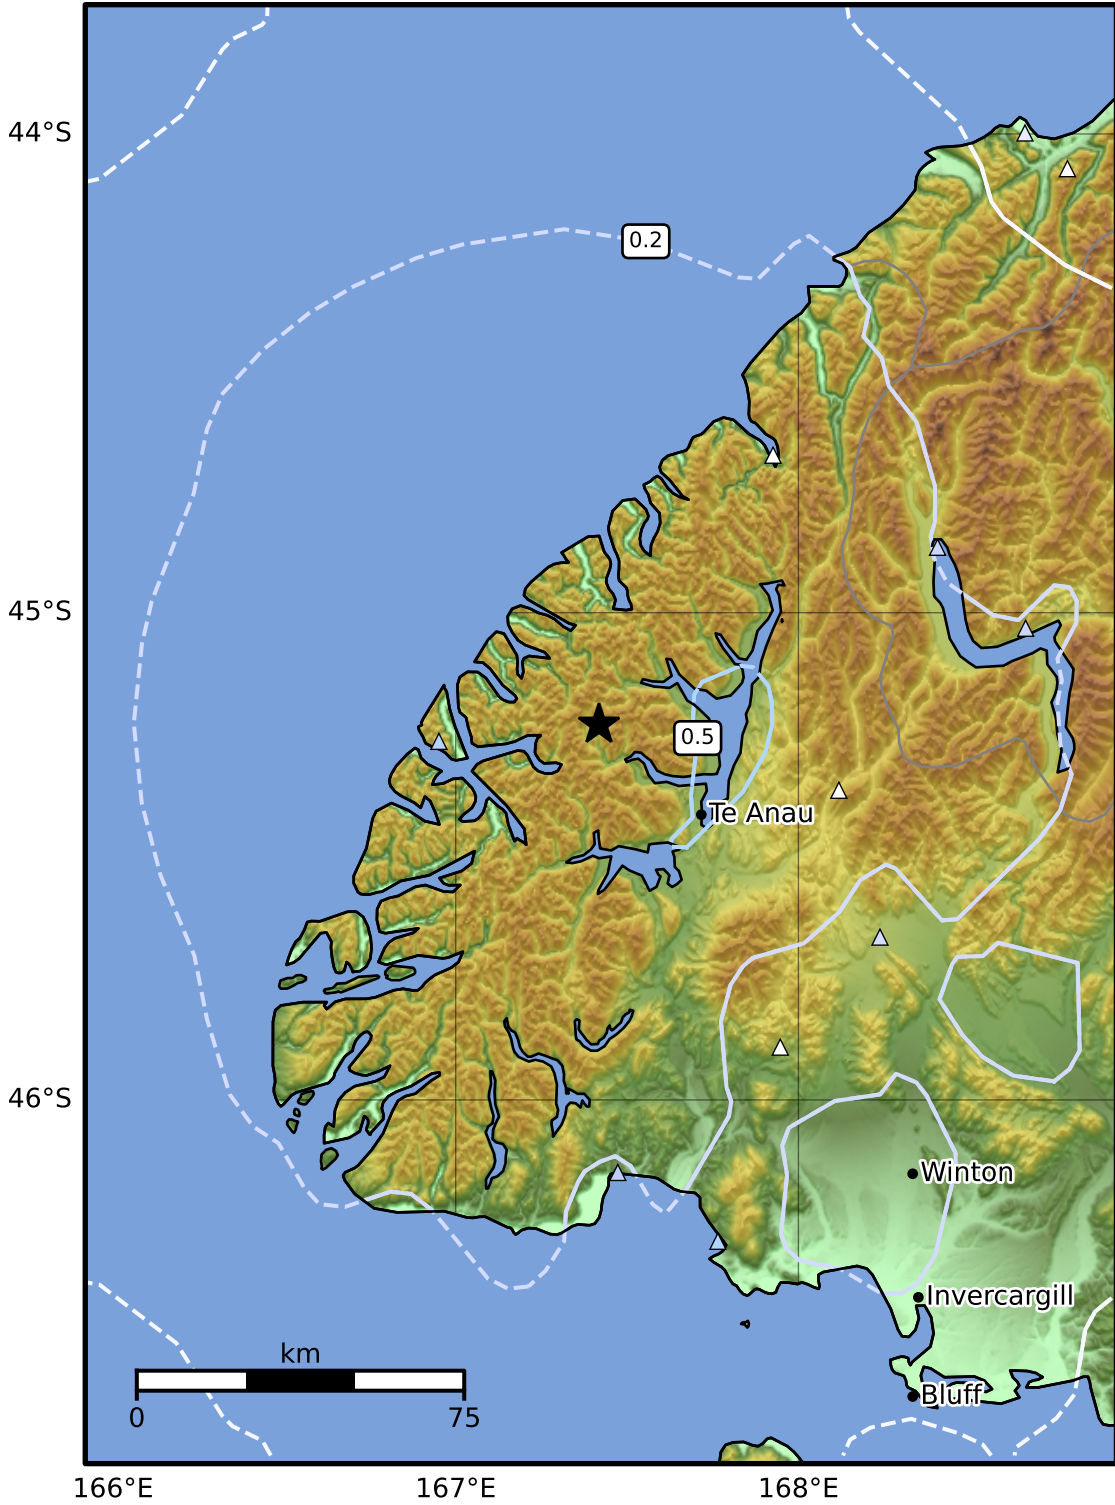

0.3 Second Peak Spectral Acceleration Map GNS Science  
ShakeMap: Fiordland

Dec 06, 2024 10:32:28 UTC M3.9 S45.23 E167.42 Depth: 100.4km ID:2024p920105

SA(0.3) (%g)	0.1	0.2	0.5	1	2	5	10	20	50	100	200
--------------	-----	-----	-----	---	---	---	----	----	----	-----	-----

Scale based on Moratalla et al.(2021) and Worden et al.(2012) Version 6: Processed 2024-12-06T12:34:15Z

△ Seismic Instrument ○ Reported Intensity ★ Epicenter