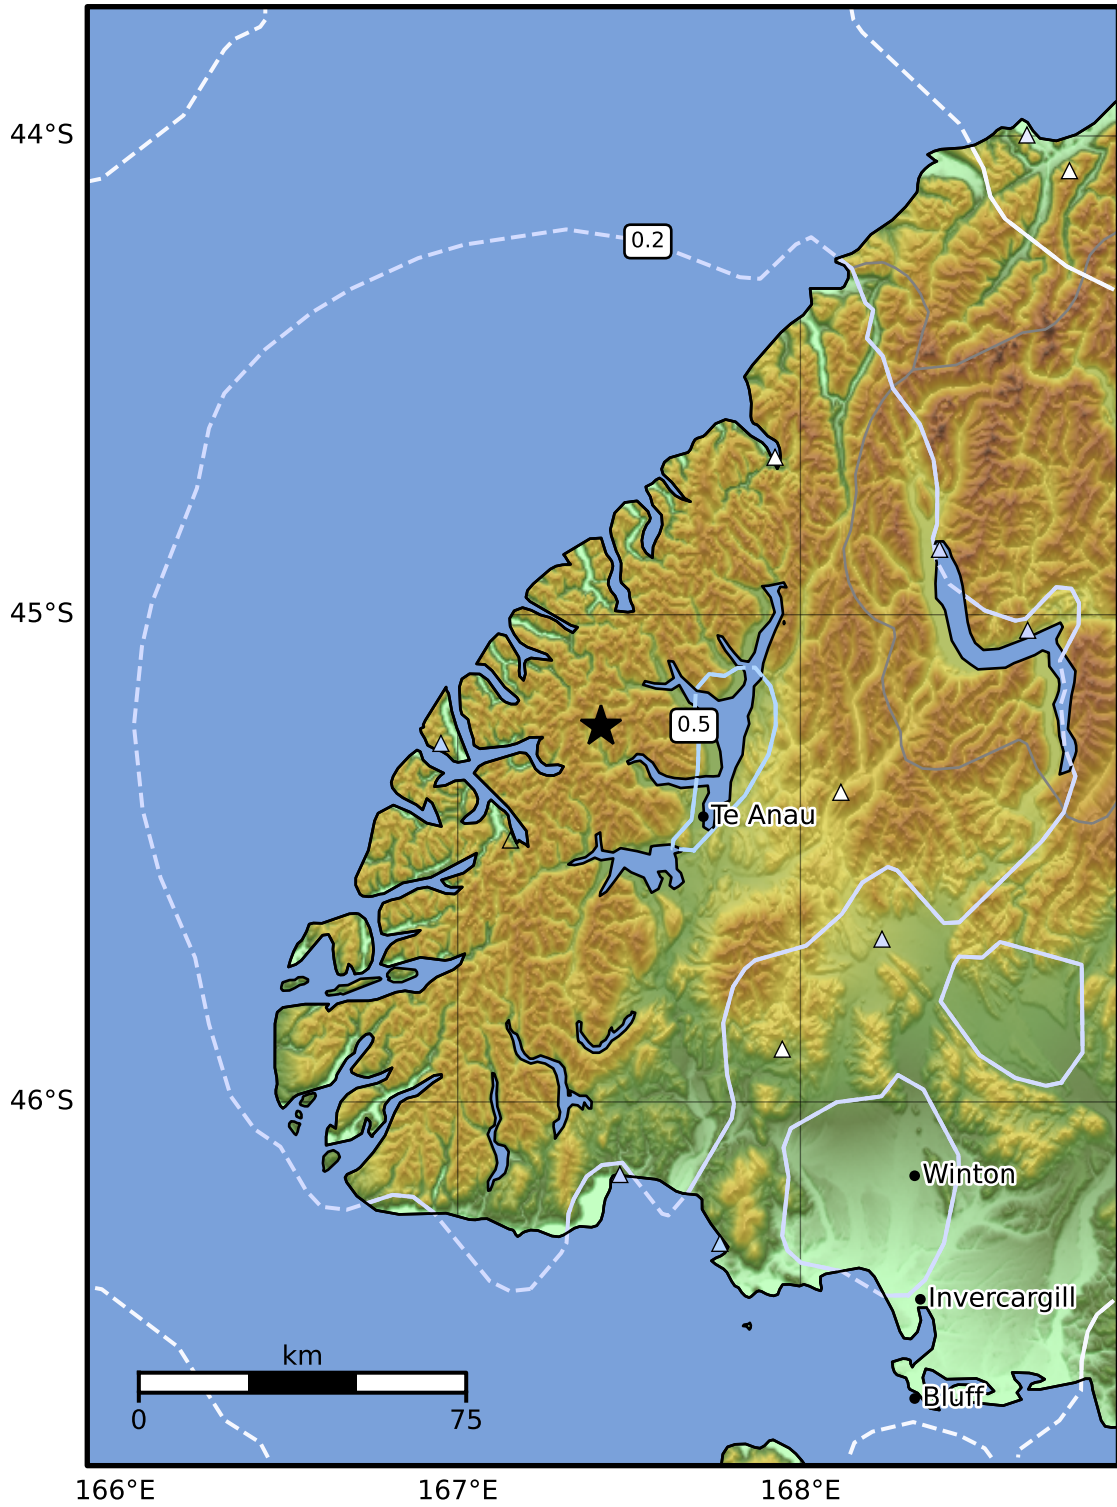

0.3 Second Peak Spectral Acceleration Map GNS Science
ShakeMap: Fiordland

Dec 06, 2024 10:32:28 UTC M3.9 S45.23 E167.42 Depth: 100.4km ID:2024p920105

SA(0.3) (%g)	0.1	0.2	0.5	1	2	5	10	20	50	100	200
--------------	-----	-----	-----	---	---	---	----	----	----	-----	-----

Scale based on Moratalla et al.(2021) and Worden et al.(2012) Version 8: Processed 2024-12-06T16:34:15Z

△ Seismic Instrument ○ Reported Intensity ★ Epicenter