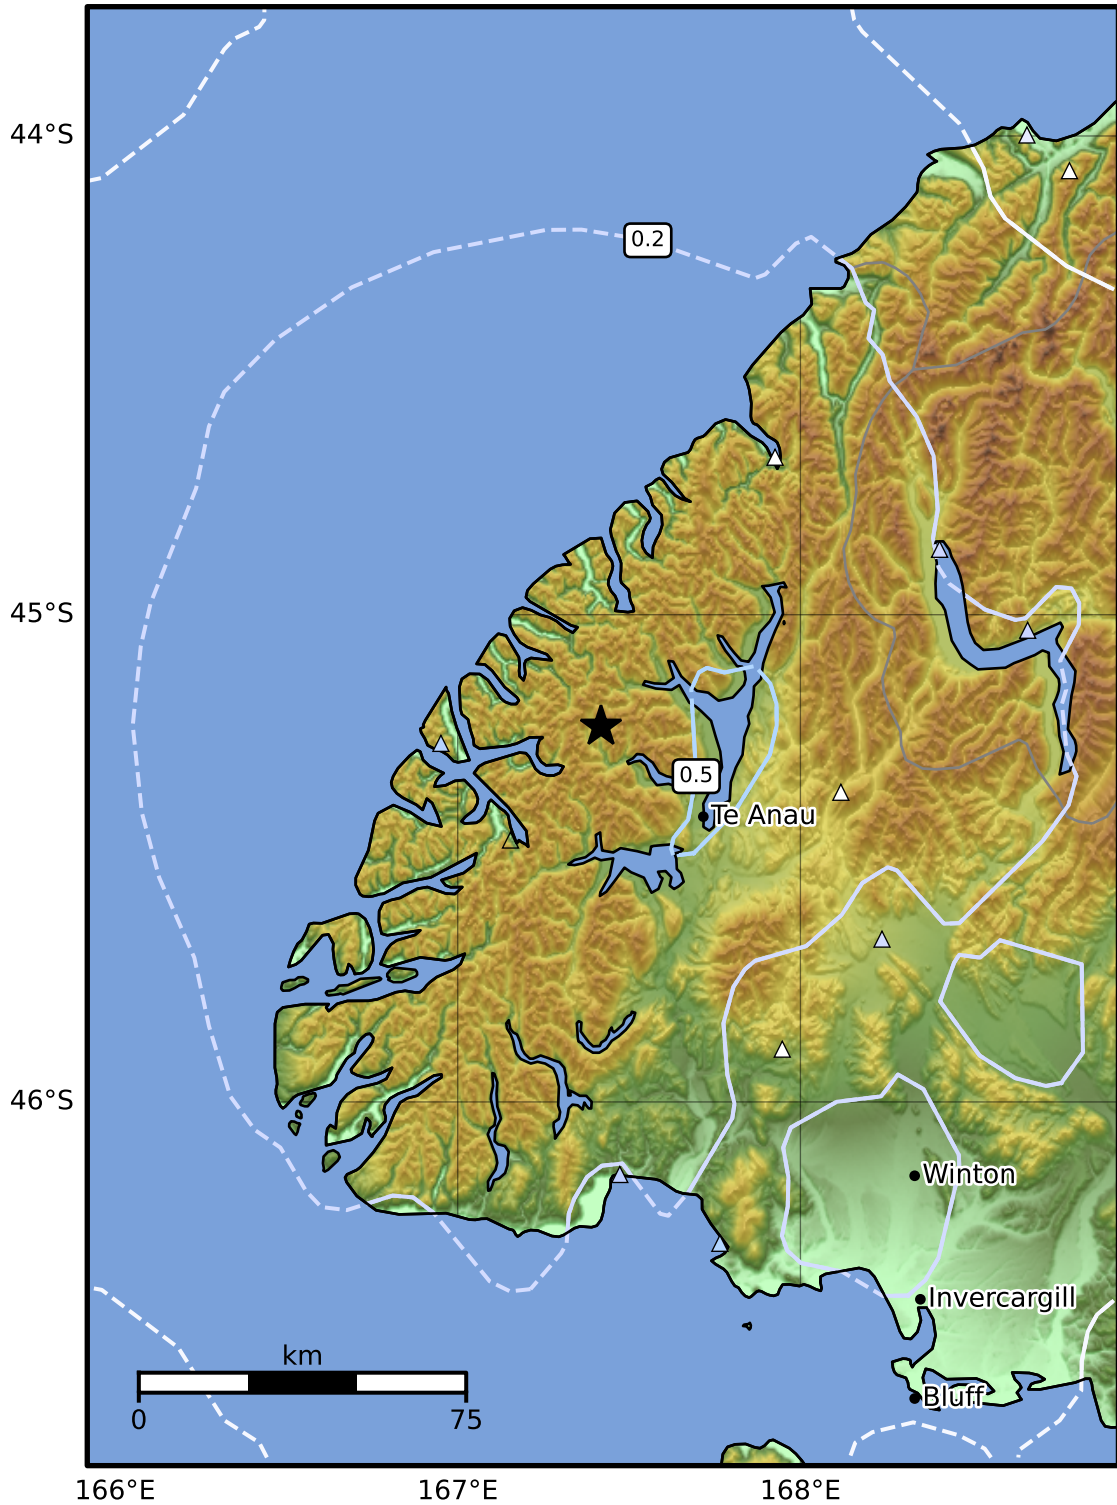

0.3 Second Peak Spectral Acceleration Map GNS Science  
ShakeMap: Fiordland

Dec 06, 2024 10:32:28 UTC M3.9 S45.23 E167.42 Depth: 100.4km ID:2024p920105

SA(0.3) (%g)	0.1	0.2	0.5	1	2	5	10	20	50	100	200
--------------	-----	-----	-----	---	---	---	----	----	----	-----	-----

Scale based on Moratalla et al.(2021) and Worden et al.(2012) Version 9: Processed 2024-12-07T10:34:54Z

△ Seismic Instrument ○ Reported Intensity ★ Epicenter