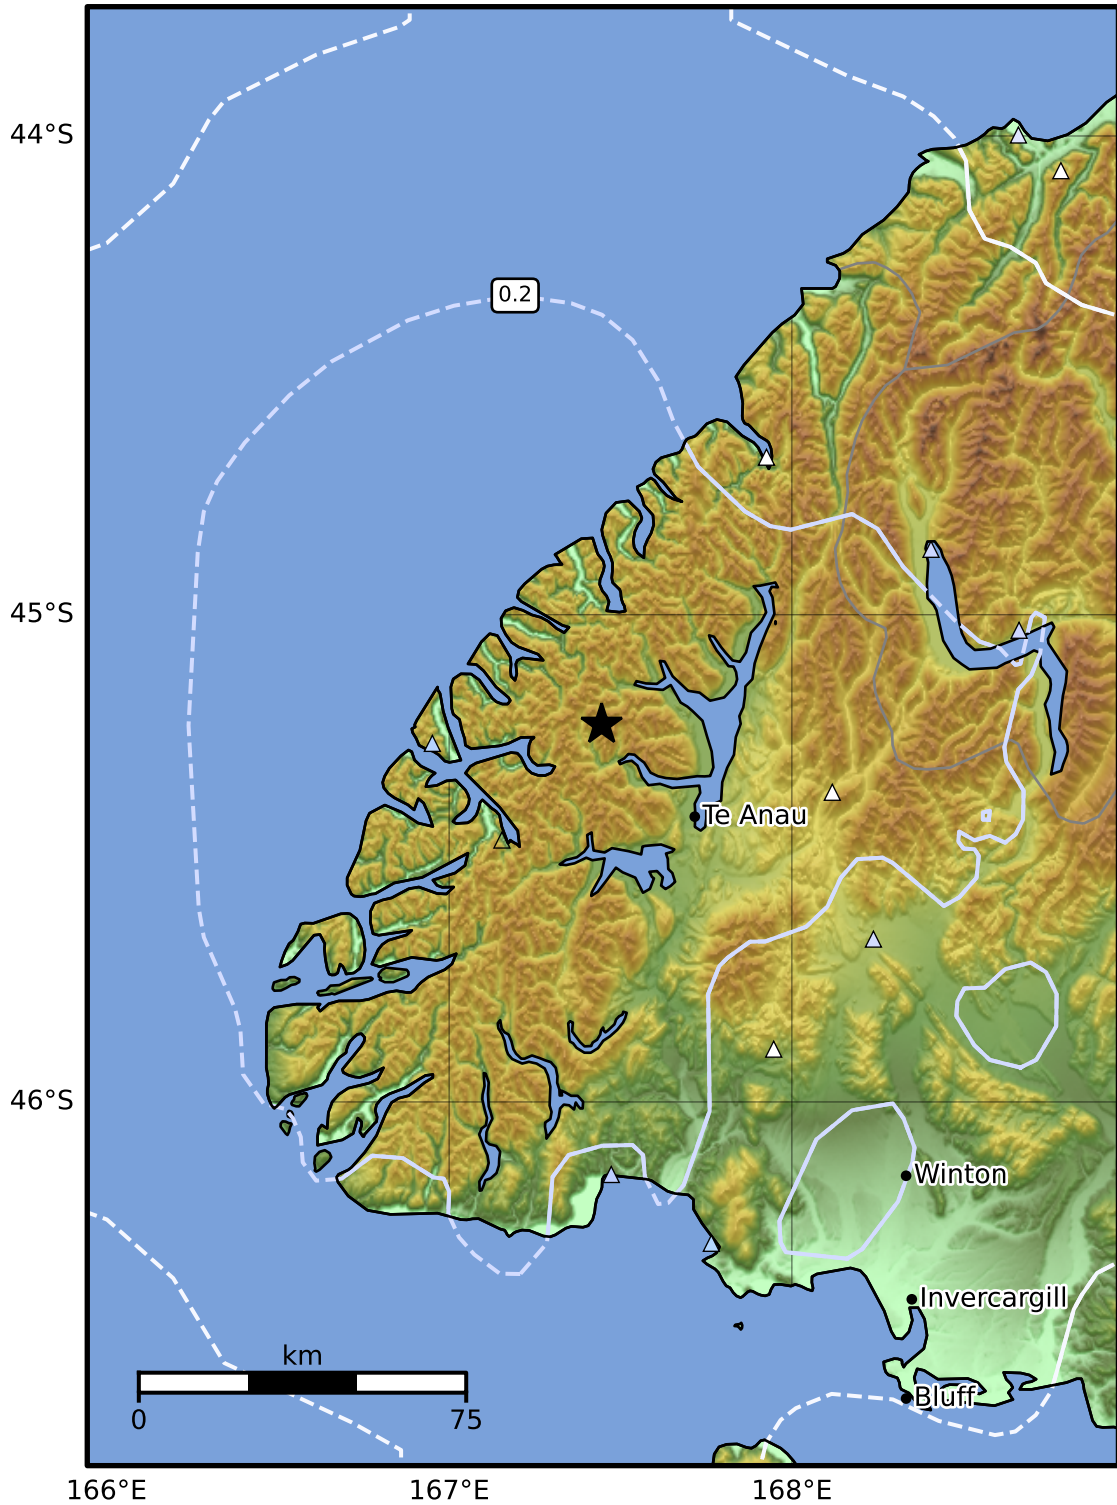

0.3 Second Peak Spectral Acceleration Map GNS Science
ShakeMap: Fiordland

Dec 06, 2024 10:32:28 UTC M3.8 S45.23 E167.44 Depth: 101.0km ID:2024p920105

SA(0.3) (%g)	0.1	0.2	0.5	1	2	5	10	20	50	100	200
--------------	-----	-----	-----	---	---	---	----	----	----	-----	-----

Scale based on Moratalla et al.(2021) and Worden et al.(2012) Version 10: Processed 2024-12-10T00:31:29Z

△ Seismic Instrument ○ Reported Intensity ★ Epicenter