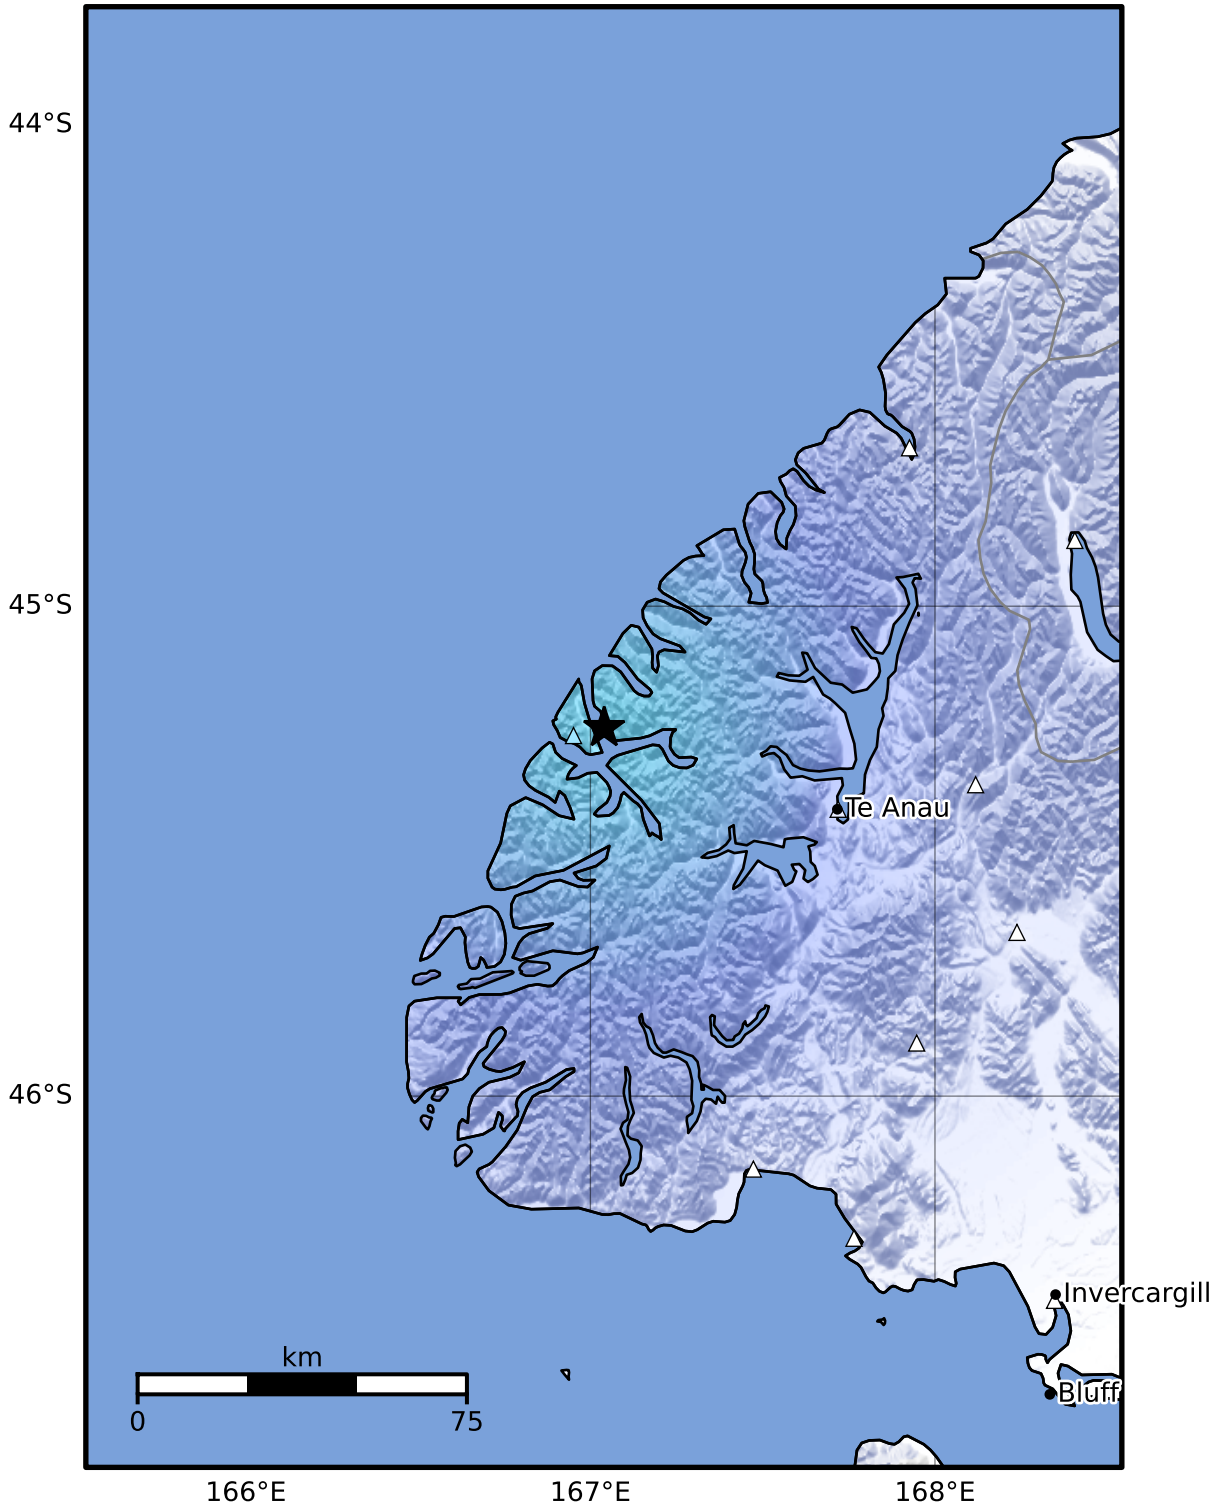

Macroseismic Intensity Map GNS Science
ShakeMap: Fiordland

Dec 07, 2024 09:22:48 UTC M3.5 S45.25 E167.04 Depth: 23.7km ID:2024p922677

SHAKING	Not felt	Weak	Light	Moderate	Strong	Very strong	Severe	Violent	Extreme
DAMAGE	None	None	None	Very light	Light	Moderate	Moderate/heavy	Heavy	Very heavy
PGA(%g)	<0.0464	0.29	1.63	5.16	12.5	22.4	40.2	72.2	>129
PGV(cm/s)	<0.0215	0.125	1.04	4.31	14.5	26.4	48.3	88.4	>162
INTENSITY	I	II-III	IV	V	VI	VII	VIII	IX	X+

Scale based on Moratalla et al.(2021) and Worden et al.(2012) Version 2: Processed 2024-12-07T09:44:17Z
 △ Seismic Instrument ○ Reported Intensity ★ Epicenter