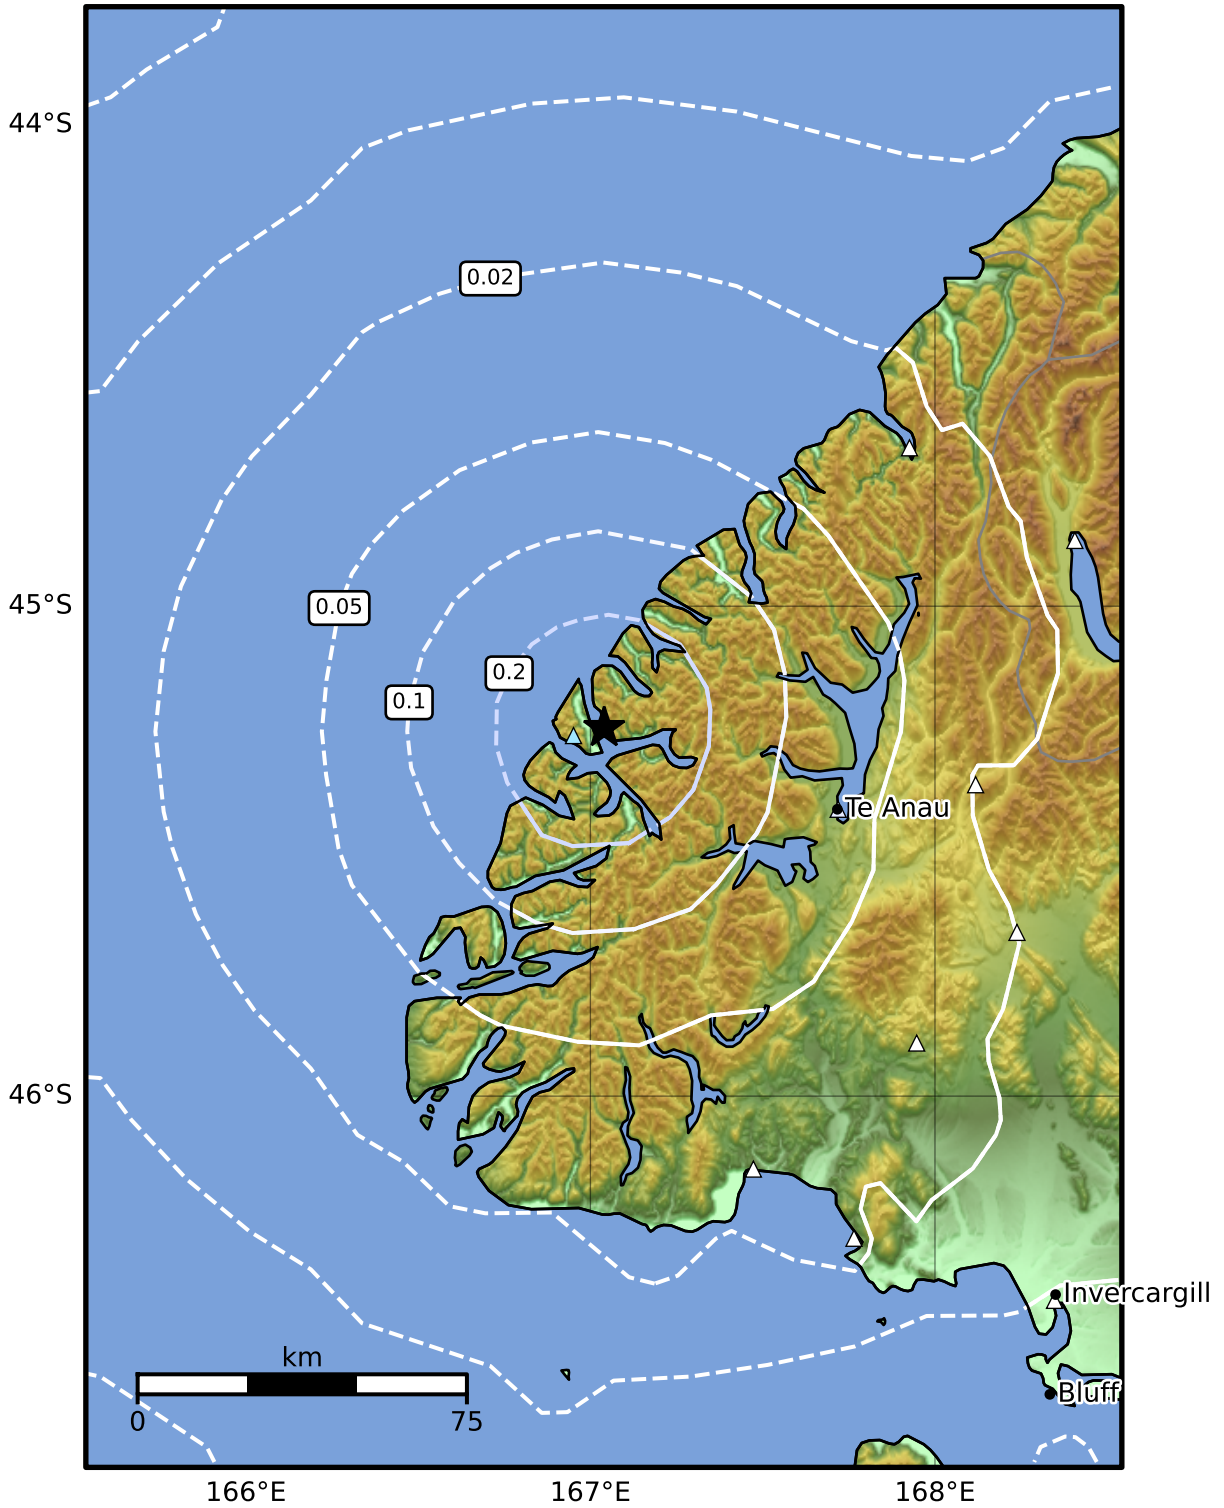

0.3 Second Peak Spectral Acceleration Map GNS Science  
 ShakeMap: Fiordland

Dec 07, 2024 09:22:48 UTC M3.5 S45.25 E167.04 Depth: 23.7km ID:2024p922677

SA(0.3) (%g)	0.1	0.2	0.5	1	2	5	10	20	50	100	200
--------------	-----	-----	-----	---	---	---	----	----	----	-----	-----

Scale based on Moratalla et al.(2021) and Worden et al.(2012) Version 4: Processed 2024-12-07T10:24:11Z

△ Seismic Instrument ○ Reported Intensity ★ Epicenter