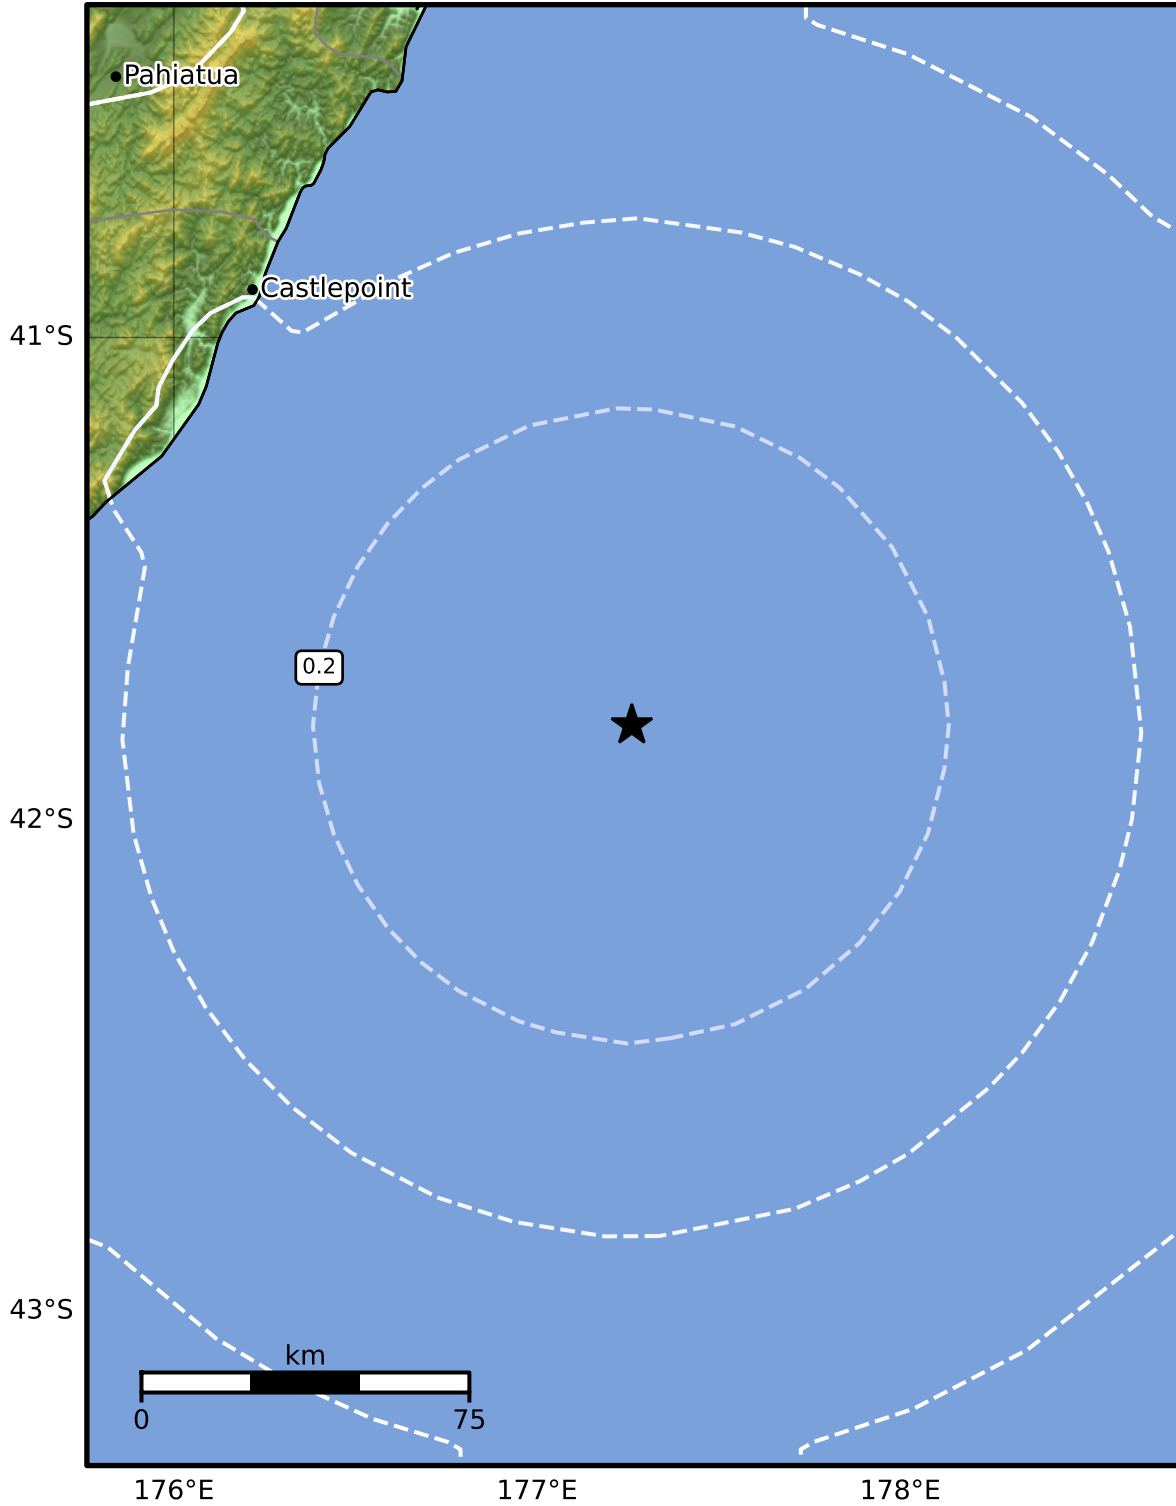

0.3 Second Peak Spectral Acceleration Map GNS Science

ShakeMap: Hikurangi Trough

Dec 09, 2024 17:23:44 UTC M3.4 S41.80 E177.26 Depth: 62.7km ID:2024p928985

SA(0.3) (%g)	0.1	0.2	0.5	1	2	5	10	20	50	100	200
--------------	-----	-----	-----	---	---	---	----	----	----	-----	-----

Scale based on Moratalla et al.(2021) and Worden et al.(2012) Version 1: Processed 2024-12-09T17:28:17Z

△ Seismic Instrument ○ Reported Intensity ★ Epicenter