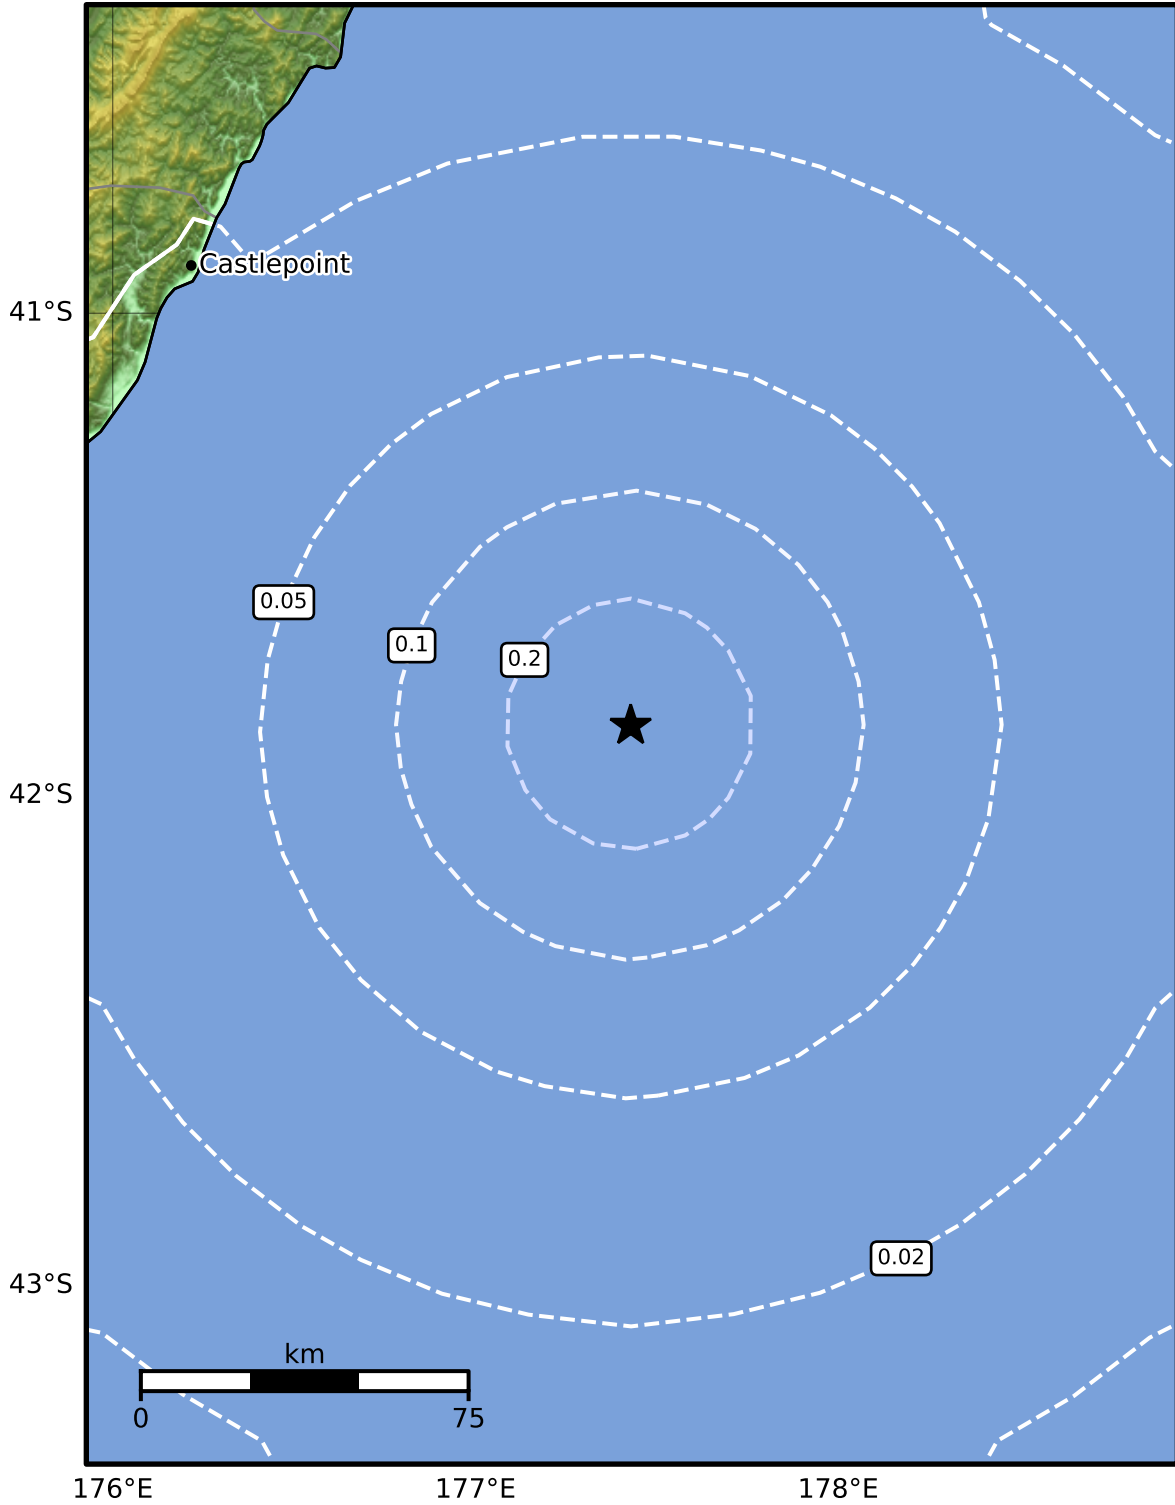

0.3 Second Peak Spectral Acceleration Map GNS Science

ShakeMap: Hikurangi Trough

Dec 09, 2024 17:23:42 UTC M3.4 S41.86 E177.43 Depth: 33.0km ID:2024p928985

<b>SA(0.3) (%g)</b>	<b>0.1</b>	<b>0.2</b>	<b>0.5</b>	<b>1</b>	<b>2</b>	<b>5</b>	<b>10</b>	<b>20</b>	<b>50</b>	<b>100</b>	<b>200</b>
---------------------	------------	------------	------------	----------	----------	----------	-----------	-----------	-----------	------------	------------

Scale based on Moratalla et al.(2021) and Worden et al.(2012) Version 3: Processed 2024-12-09T17:42:41Z

△ Seismic Instrument ○ Reported Intensity ★ Epicenter