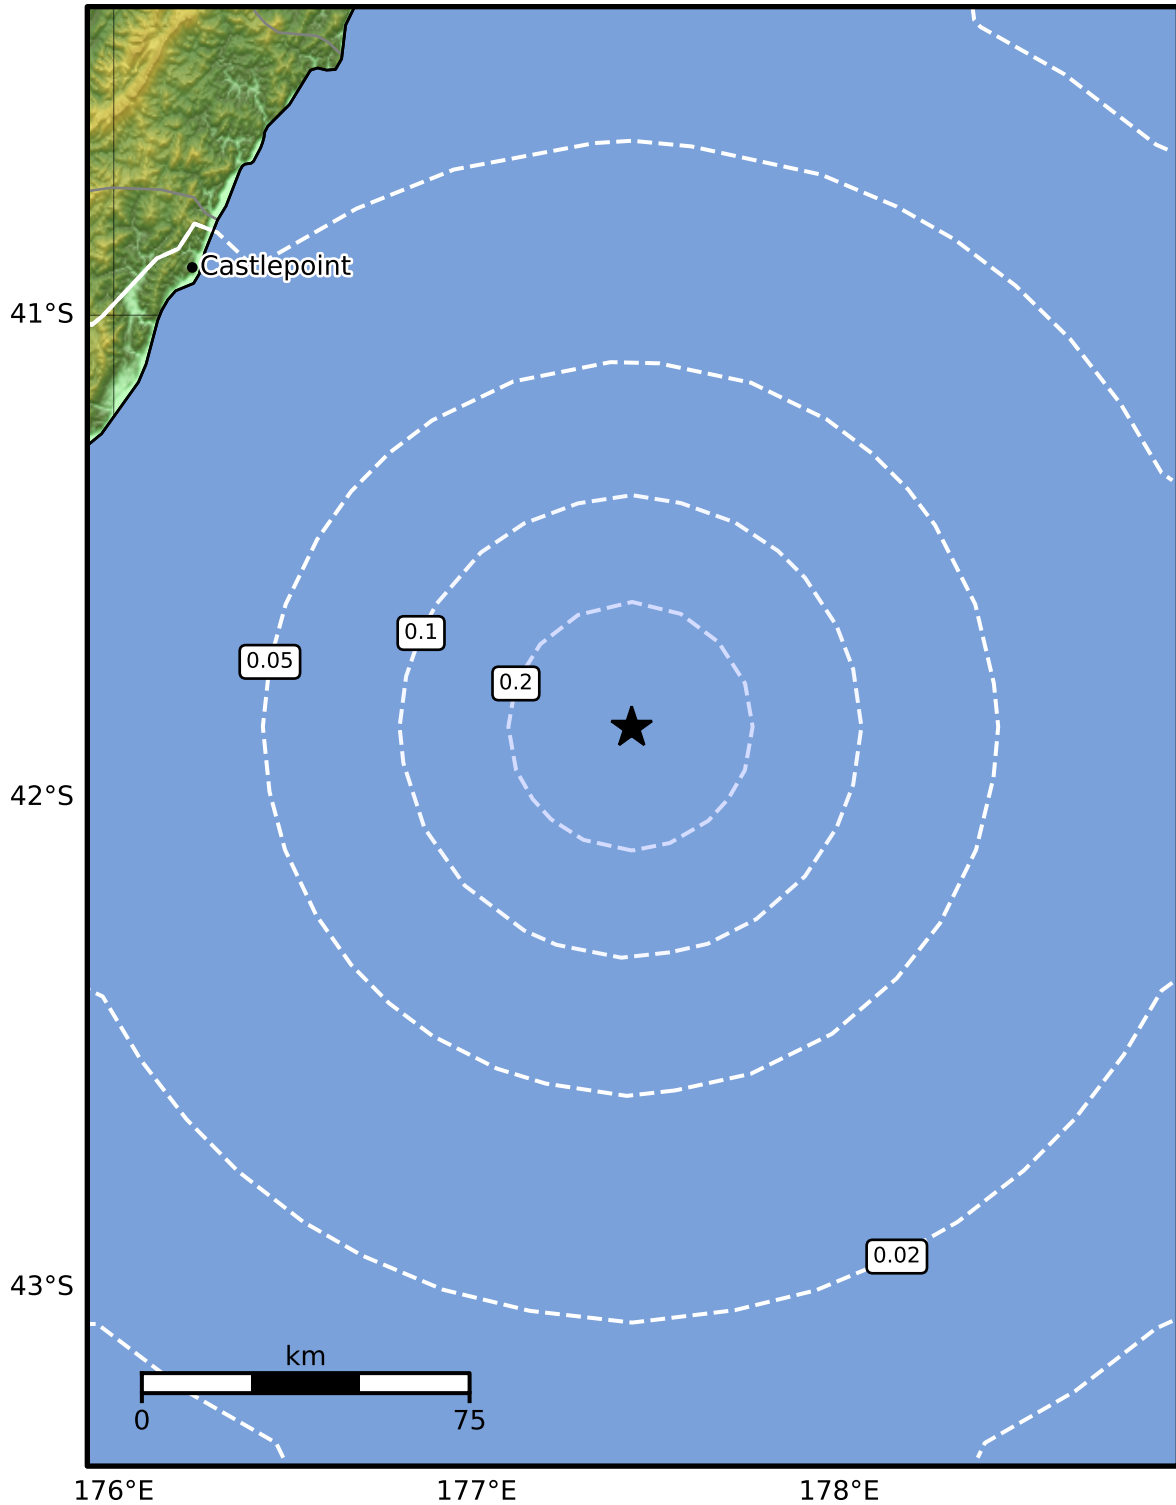

0.3 Second Peak Spectral Acceleration Map GNS Science

ShakeMap: Hikurangi Trough

Dec 09, 2024 17:23:42 UTC M3.4 S41.86 E177.43 Depth: 33.0km ID:2024p928985

SA(0.3) (%g)	0.1	0.2	0.5	1	2	5	10	20	50	100	200
---------------------	------------	------------	------------	----------	----------	----------	-----------	-----------	-----------	------------	------------

Scale based on Moratalla et al.(2021) and Worden et al.(2012) Version 4: Processed 2024-12-09T17:55:31Z

△ Seismic Instrument ○ Reported Intensity ★ Epicenter