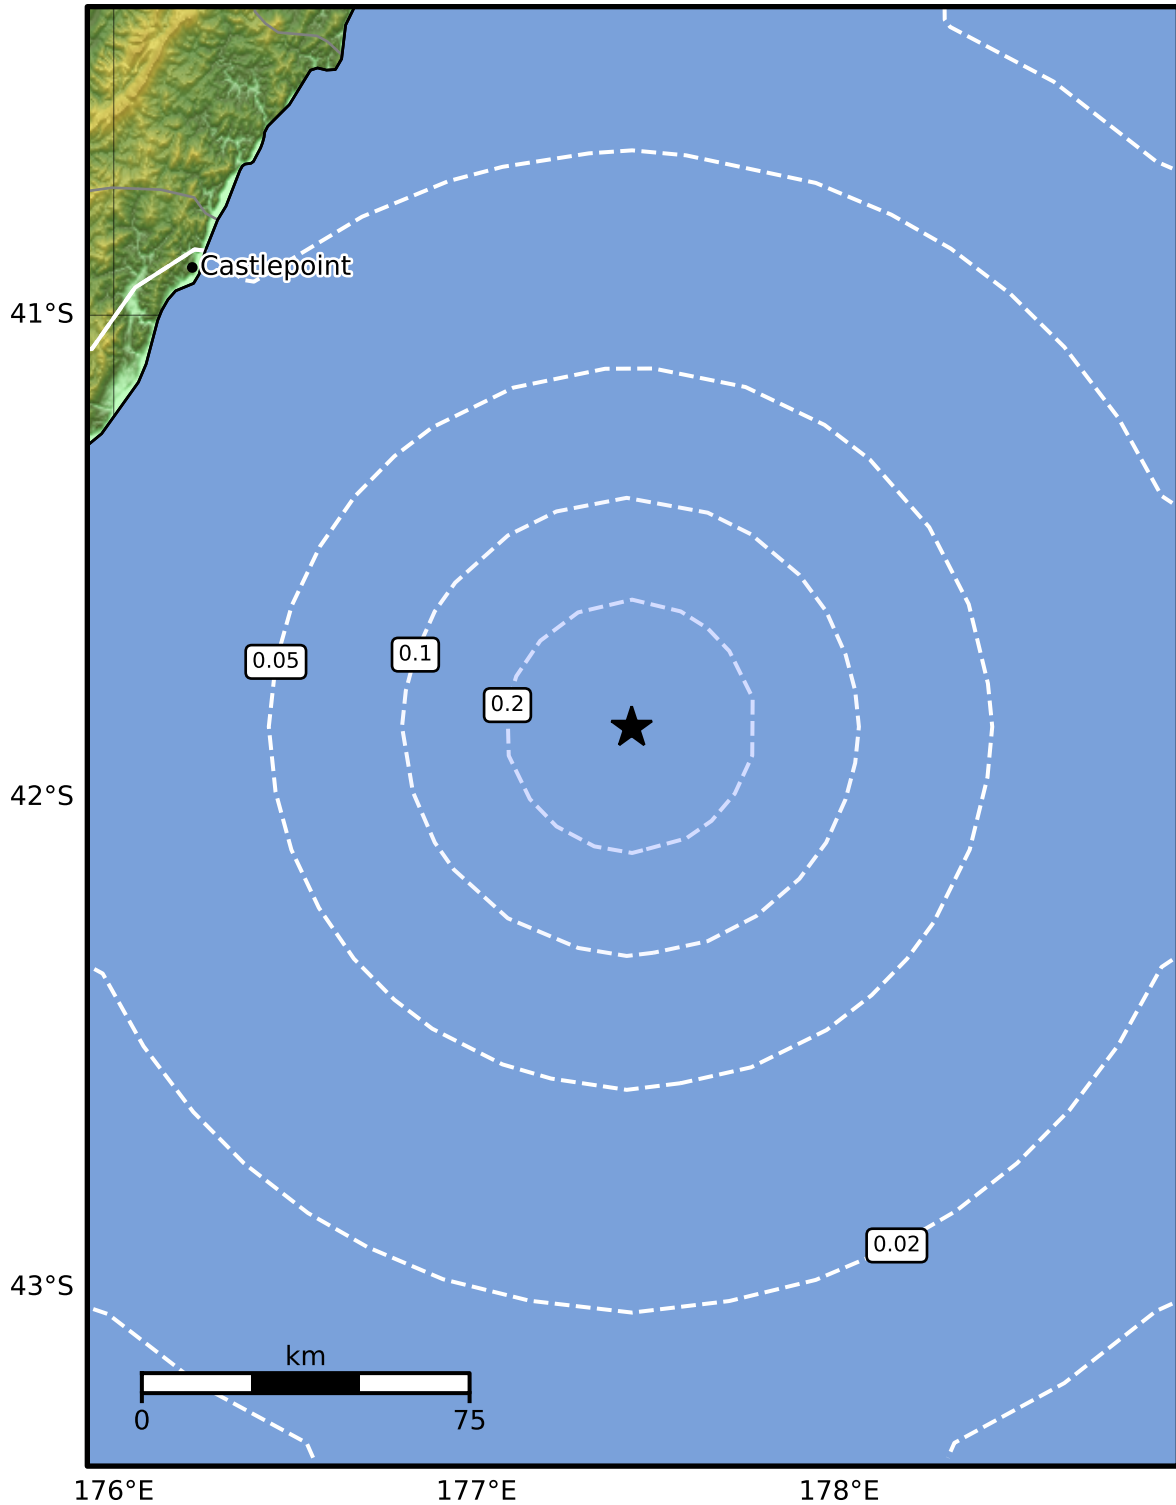

0.3 Second Peak Spectral Acceleration Map GNS Science

ShakeMap: Hikurangi Trough

Dec 09, 2024 17:23:42 UTC M3.4 S41.86 E177.43 Depth: 33.0km ID:2024p928985

SA(0.3) (%g)	0.1	0.2	0.5	1	2	5	10	20	50	100	200
---------------------	------------	------------	------------	----------	----------	----------	-----------	-----------	-----------	------------	------------

Scale based on Moratalla et al.(2021) and Worden et al.(2012) Version 5: Processed 2024-12-09T18:25:31Z

△ Seismic Instrument ○ Reported Intensity ★ Epicenter