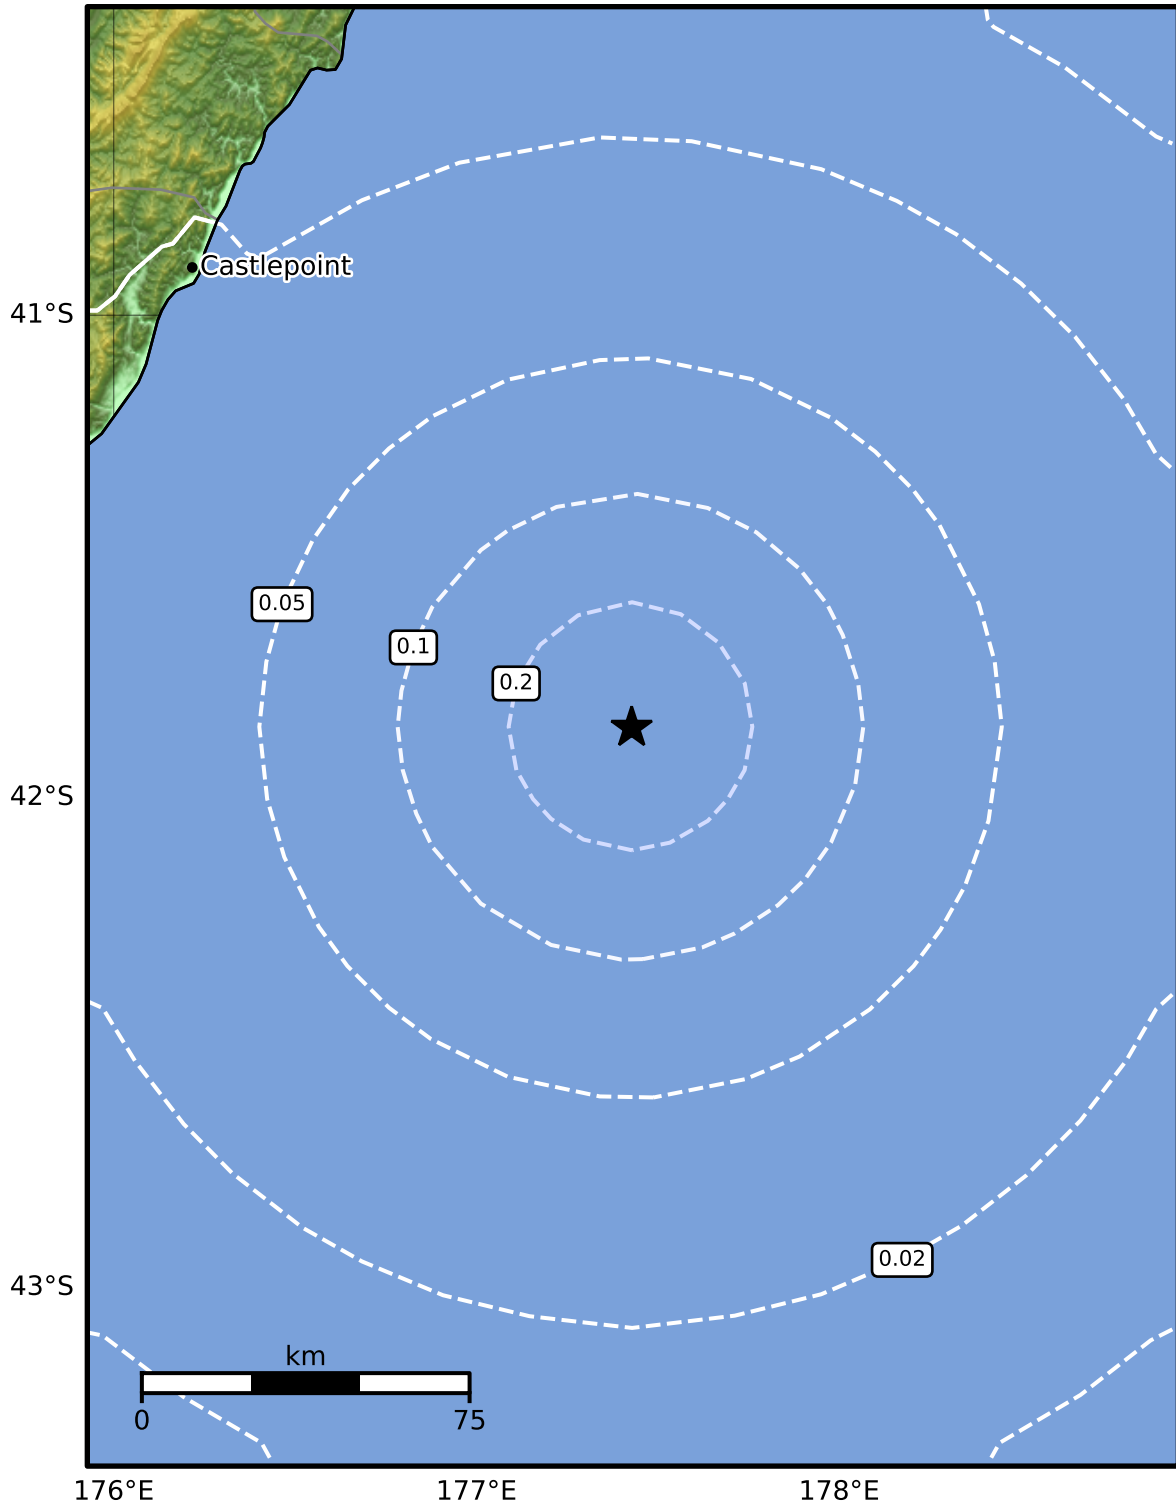

0.3 Second Peak Spectral Acceleration Map GNS Science

ShakeMap: Hikurangi Trough

Dec 09, 2024 17:23:42 UTC M3.4 S41.86 E177.43 Depth: 33.0km ID:2024p928985

<b>SA(0.3) (%g)</b>	<b>0.1</b>	<b>0.2</b>	<b>0.5</b>	<b>1</b>	<b>2</b>	<b>5</b>	<b>10</b>	<b>20</b>	<b>50</b>	<b>100</b>	<b>200</b>
---------------------	------------	------------	------------	----------	----------	----------	-----------	-----------	-----------	------------	------------

Scale based on Moratalla et al.(2021) and Worden et al.(2012) Version 6: Processed 2024-12-09T19:25:37Z

△ Seismic Instrument ○ Reported Intensity ★ Epicenter