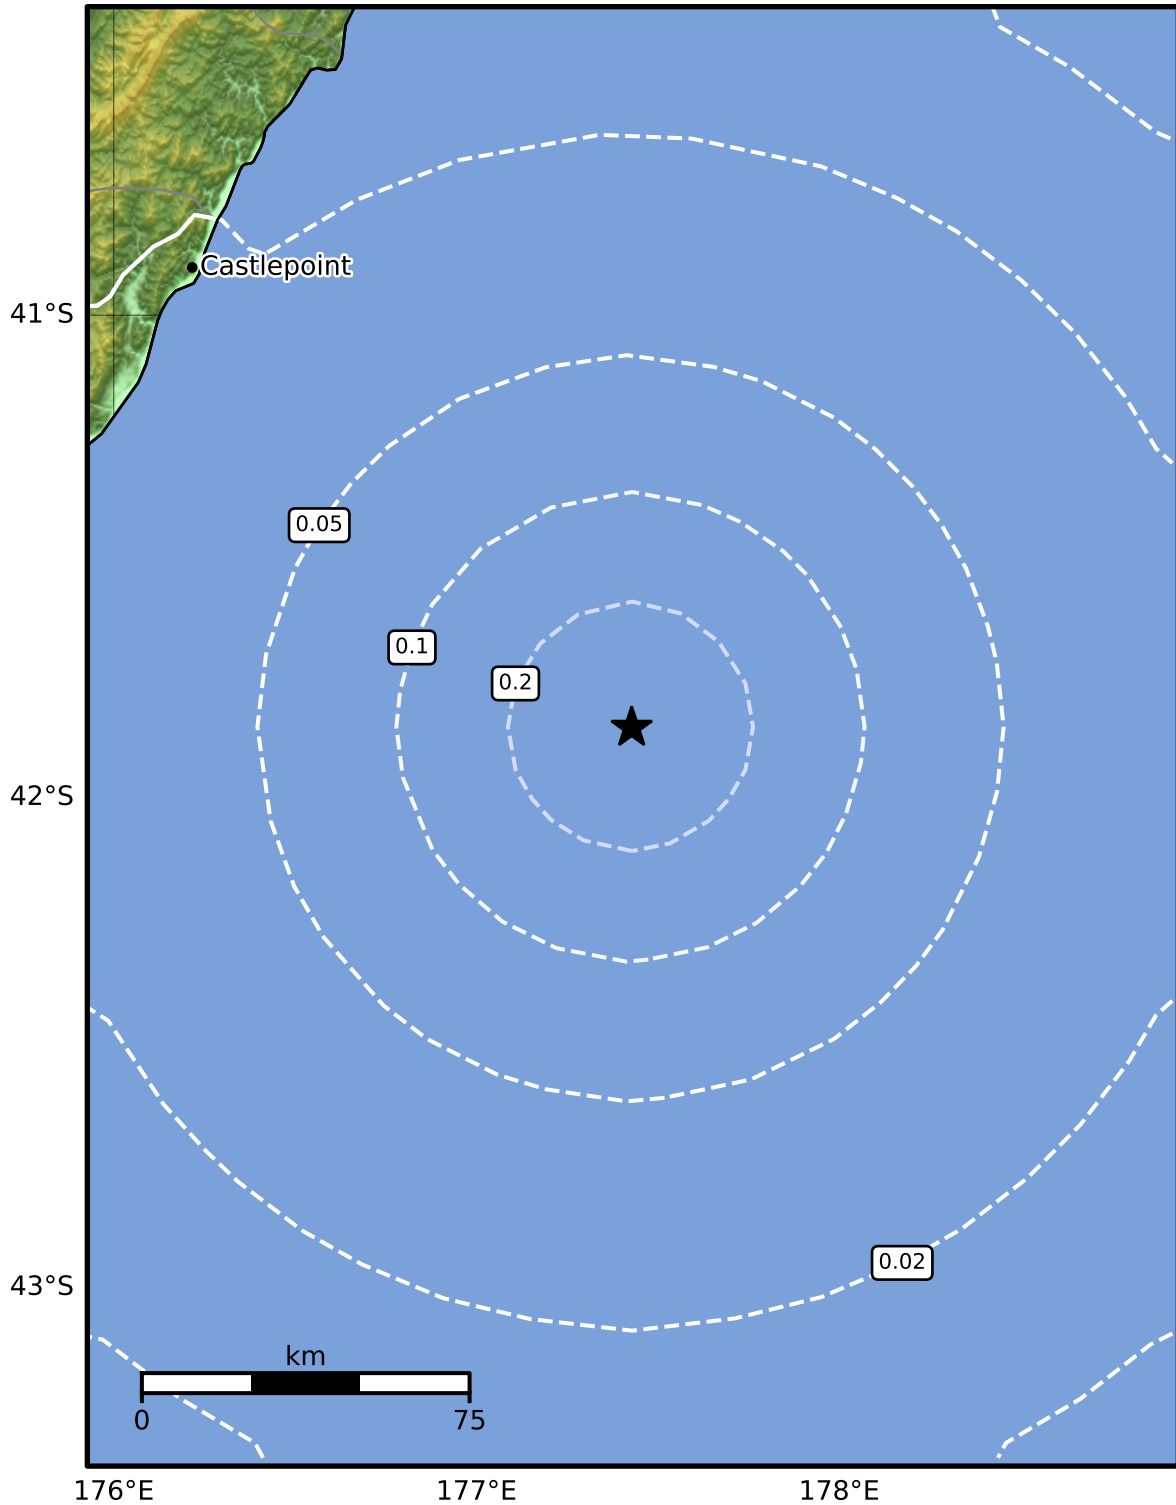

0.3 Second Peak Spectral Acceleration Map GNS Science

ShakeMap: Hikurangi Trough

Dec 09, 2024 17:23:42 UTC M3.4 S41.86 E177.43 Depth: 33.0km ID:2024p928985

SA(0.3) (%g)	0.1	0.2	0.5	1	2	5	10	20	50	100	200
--------------	-----	-----	-----	---	---	---	----	----	----	-----	-----

Scale based on Moratalla et al.(2021) and Worden et al.(2012) Version 7: Processed 2024-12-09T20:25:33Z

△ Seismic Instrument ○ Reported Intensity ★ Epicenter