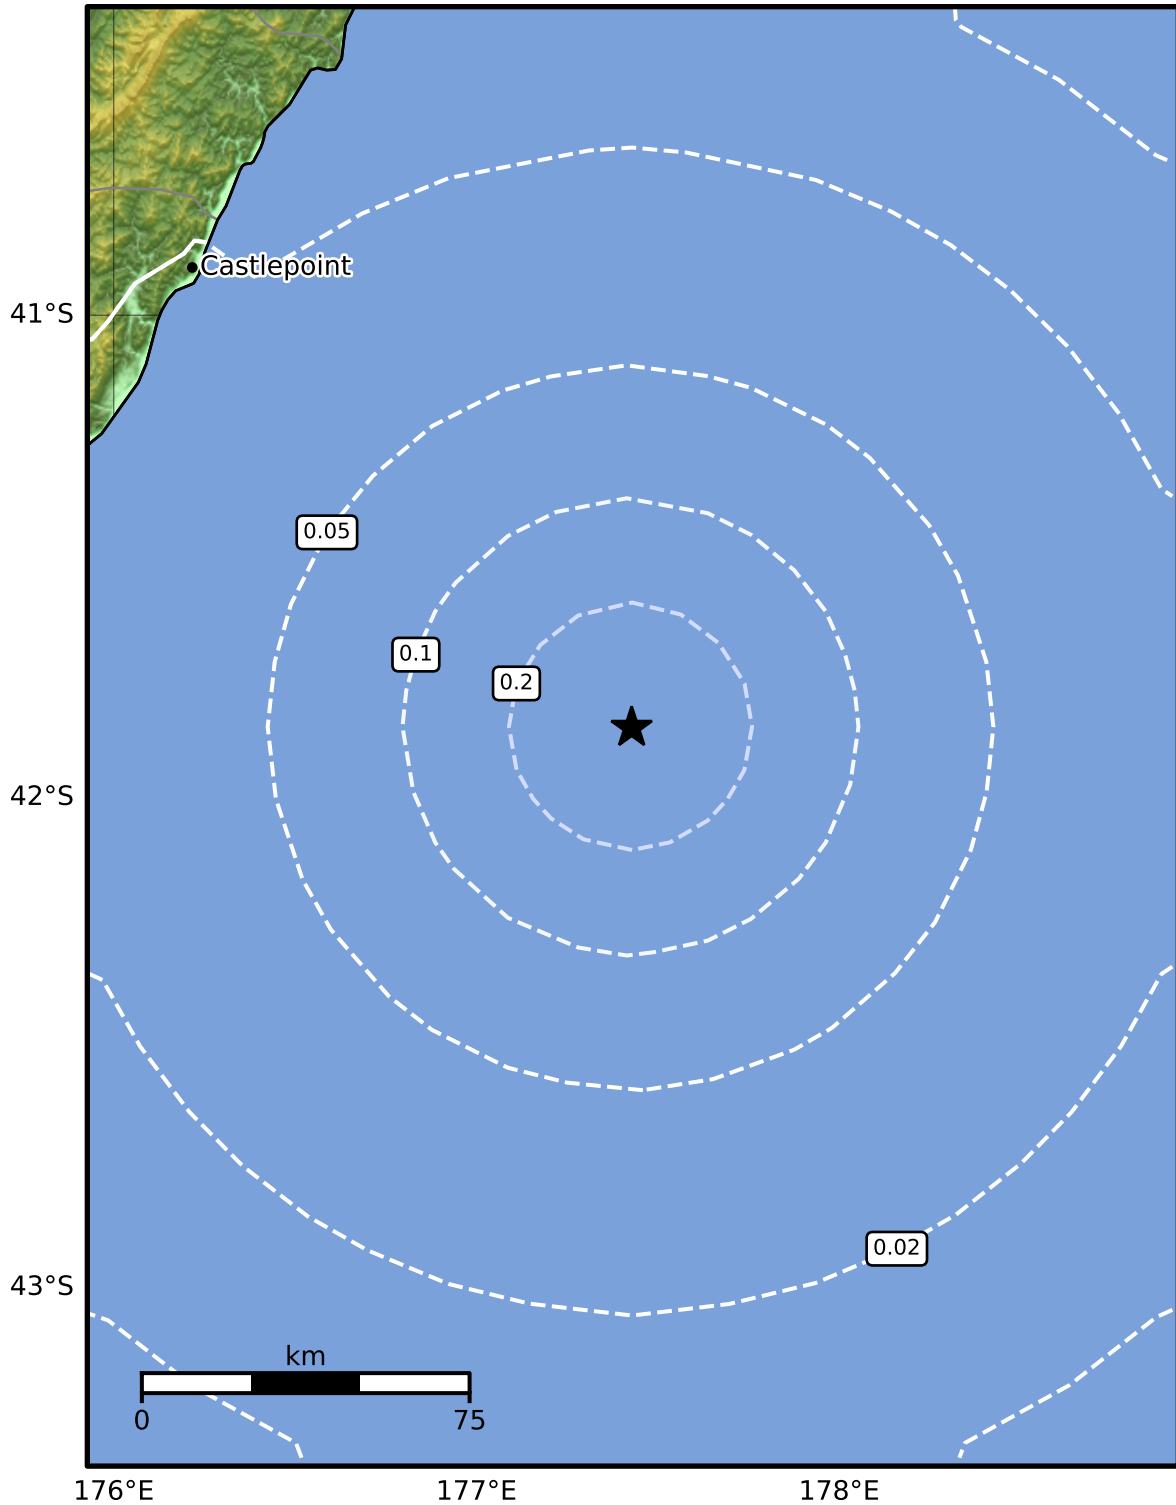

0.3 Second Peak Spectral Acceleration Map GNS Science

ShakeMap: Hikurangi Trough

Dec 09, 2024 17:23:42 UTC M3.4 S41.86 E177.43 Depth: 33.0km ID:2024p928985

SA(0.3) (%g)	0.1	0.2	0.5	1	2	5	10	20	50	100	200
---------------------	------------	------------	------------	----------	----------	----------	-----------	-----------	-----------	------------	------------

Scale based on Moratalla et al.(2021) and Worden et al.(2012) Version 8: Processed 2024-12-09T23:25:51Z

△ Seismic Instrument ○ Reported Intensity ★ Epicenter