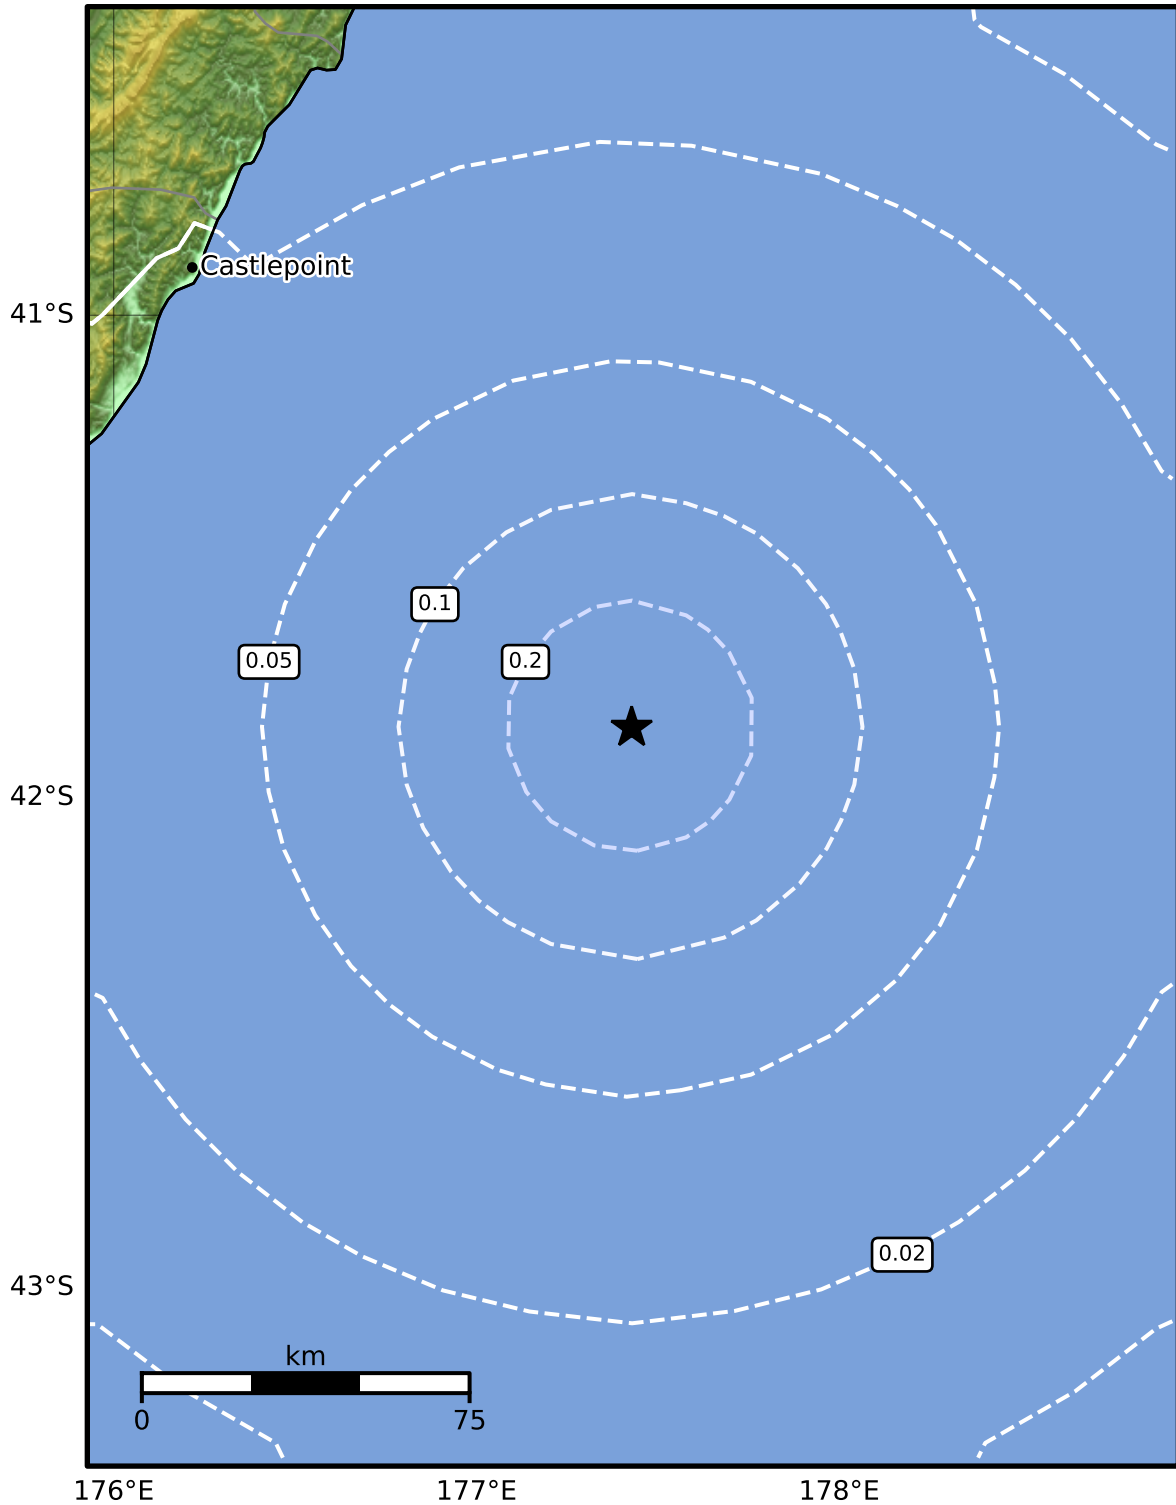

0.3 Second Peak Spectral Acceleration Map GNS Science

ShakeMap: Hikurangi Trough

Dec 09, 2024 17:23:42 UTC M3.4 S41.86 E177.43 Depth: 33.0km ID:2024p928985

SA(0.3) (%g)	0.1	0.2	0.5	1	2	5	10	20	50	100	200
---------------------	------------	------------	------------	----------	----------	----------	-----------	-----------	-----------	------------	------------

Scale based on Moratalla et al.(2021) and Worden et al.(2012) Version 9: Processed 2024-12-10T17:26:18Z

△ Seismic Instrument ○ Reported Intensity ★ Epicenter