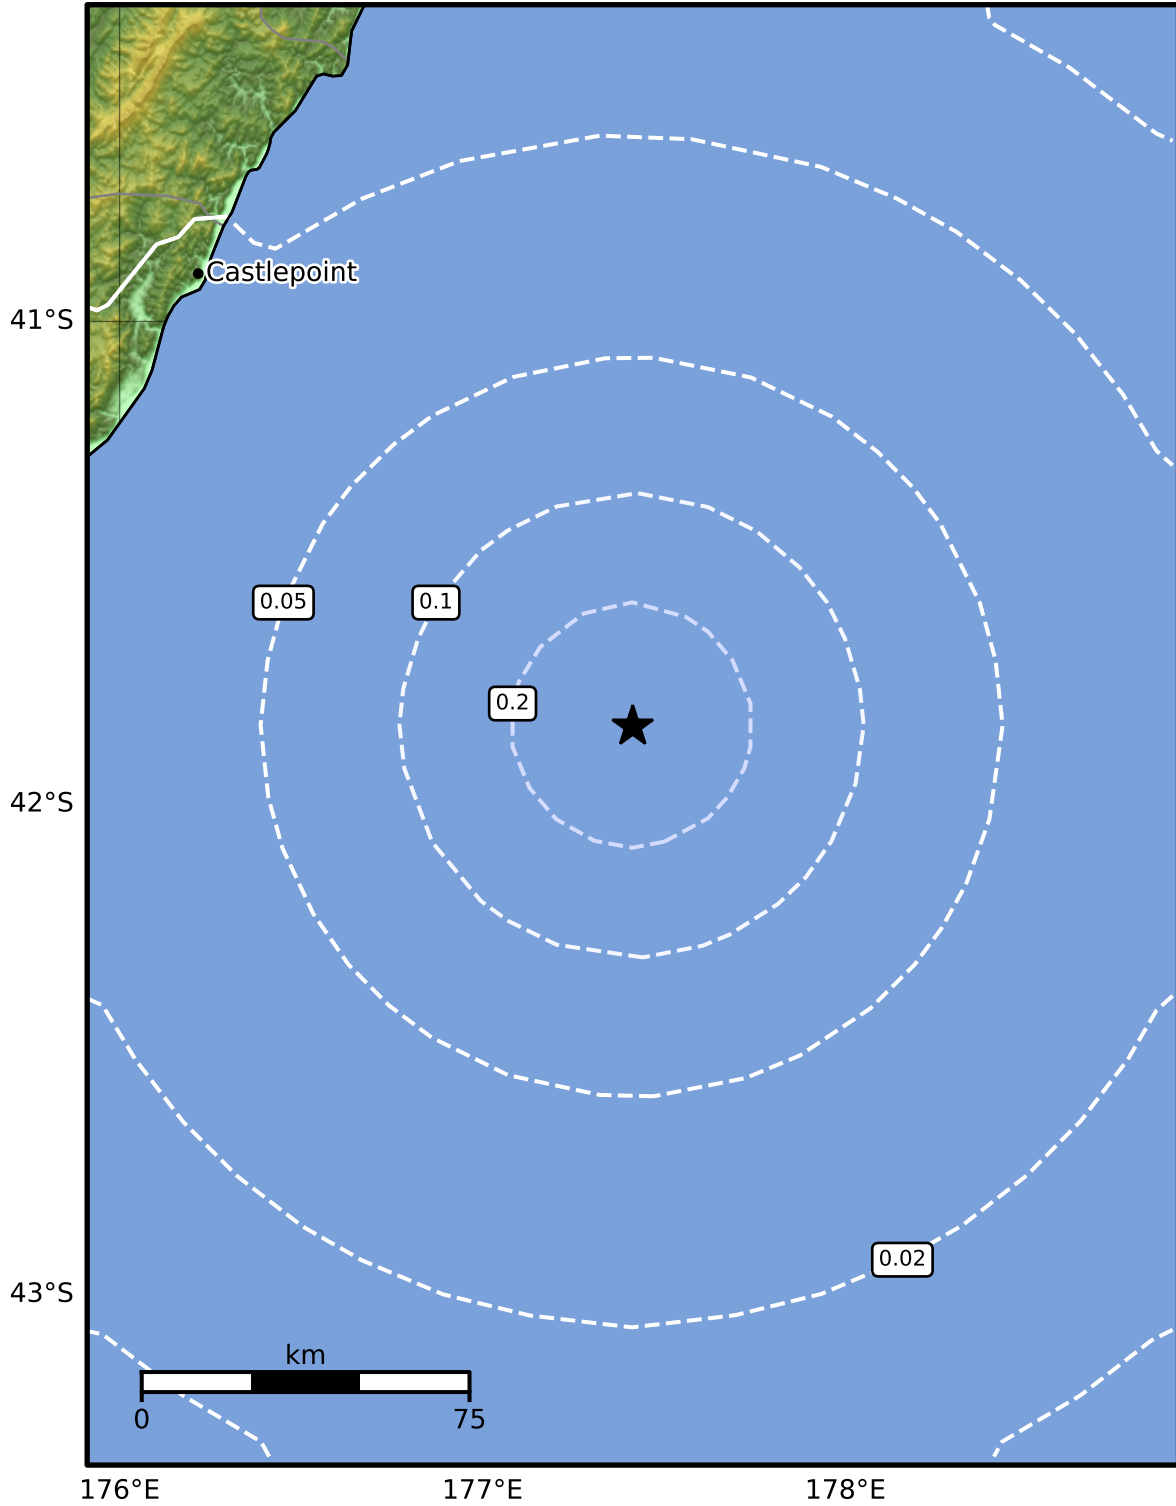

0.3 Second Peak Spectral Acceleration Map GNS Science

ShakeMap: Hikurangi Trough

Dec 09, 2024 17:23:42 UTC M3.4 S41.84 E177.41 Depth: 33.0km ID:2024p928985

SA(0.3) (%g)	0.1	0.2	0.5	1	2	5	10	20	50	100	200
---------------------	------------	------------	------------	----------	----------	----------	-----------	-----------	-----------	------------	------------

Scale based on Moratalla et al.(2021) and Worden et al.(2012) Version 10: Processed 2024-12-15T22:36:01Z

△ Seismic Instrument ○ Reported Intensity ★ Epicenter