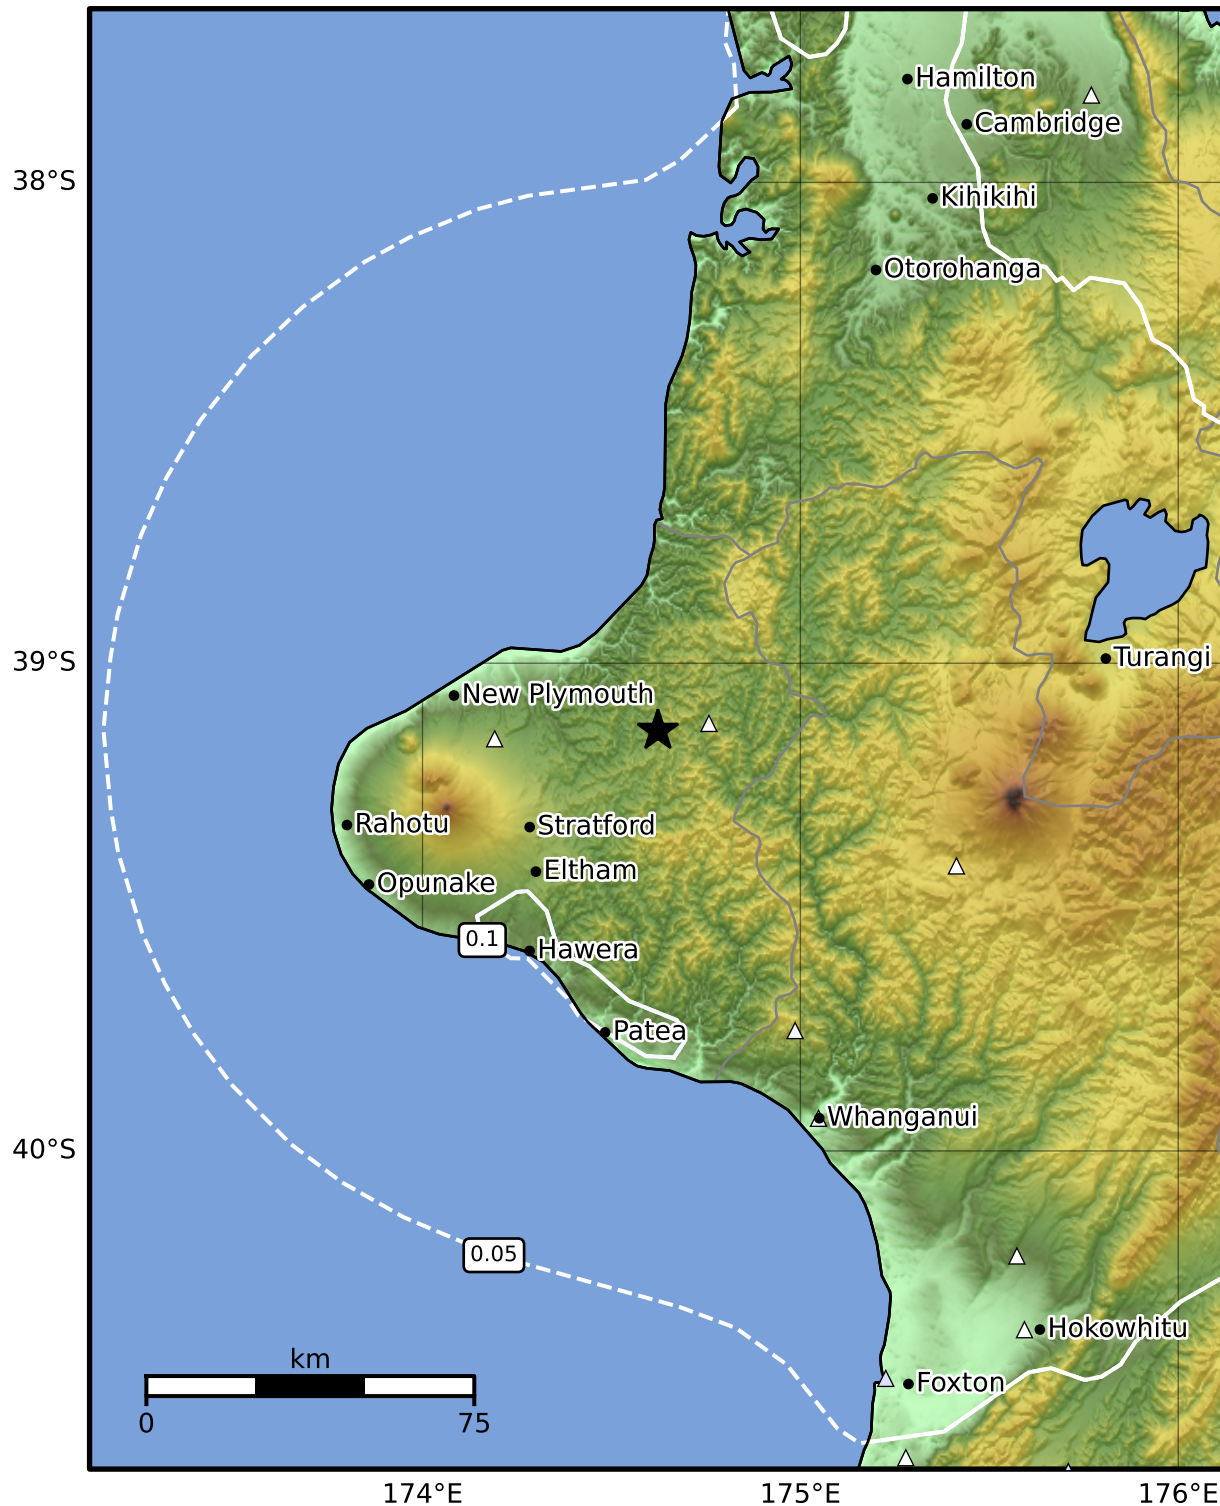

0.3 Second Peak Spectral Acceleration Map GNS Science
ShakeMap: Taranaki

Dec 13, 2024 07:02:42 UTC M3.5 S39.14 E174.62 Depth: 188.0km ID:2024p938631

SA(0.3) (%g)	0.1	0.2	0.5	1	2	5	10	20	50	100	200
--------------	-----	-----	-----	---	---	---	----	----	----	-----	-----

Scale based on Moratalla et al.(2021) and Worden et al.(2012) Version 2: Processed 2024-12-13T07:14:53Z
 Δ Seismic Instrument ○ Reported Intensity ★ Epicenter