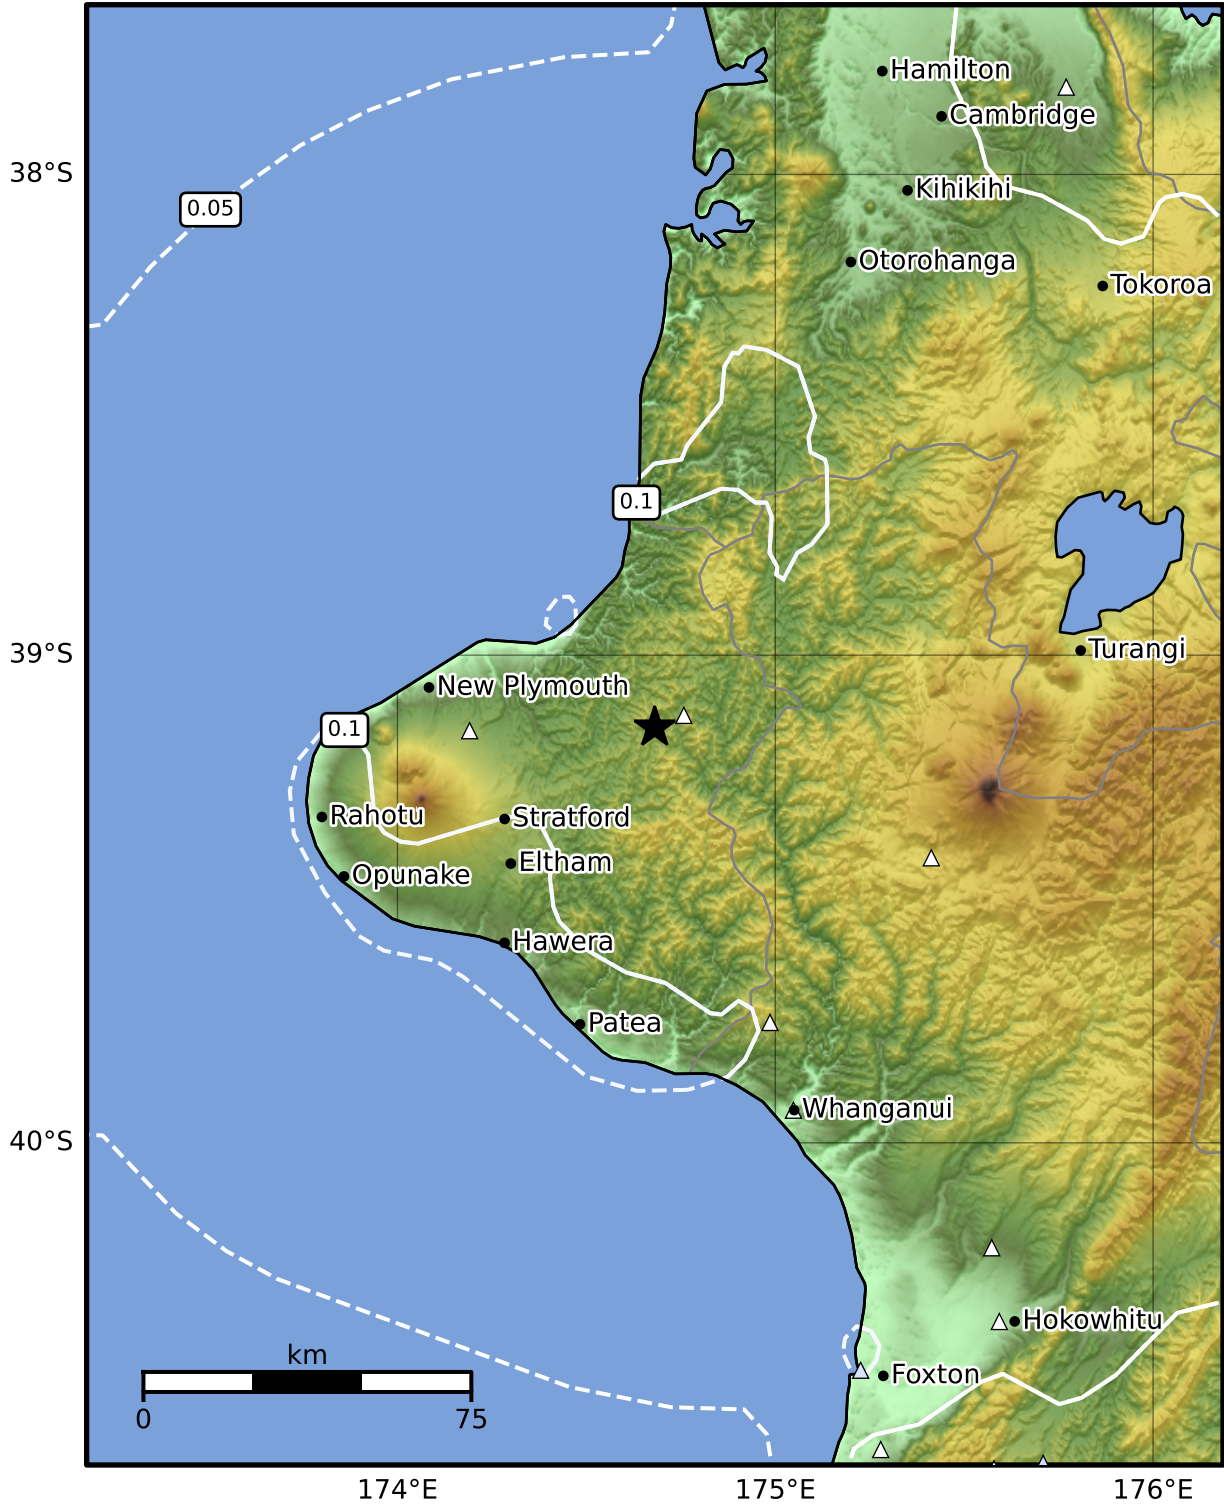

0.3 Second Peak Spectral Acceleration Map GNS Science
ShakeMap: Taranaki

Dec 13, 2024 07:02:41 UTC M3.7 S39.15 E174.68 Depth: 194.1km ID:2024p938631

SA(0.3) (%g)	0.1	0.2	0.5	1	2	5	10	20	50	100	200
---------------------	------------	------------	------------	----------	----------	----------	-----------	-----------	-----------	------------	------------

Scale based on Moratalla et al.(2021) and Worden et al.(2012) Version 4: Processed 2024-12-13T07:34:45Z
 △ Seismic Instrument ○ Reported Intensity ★ Epicenter