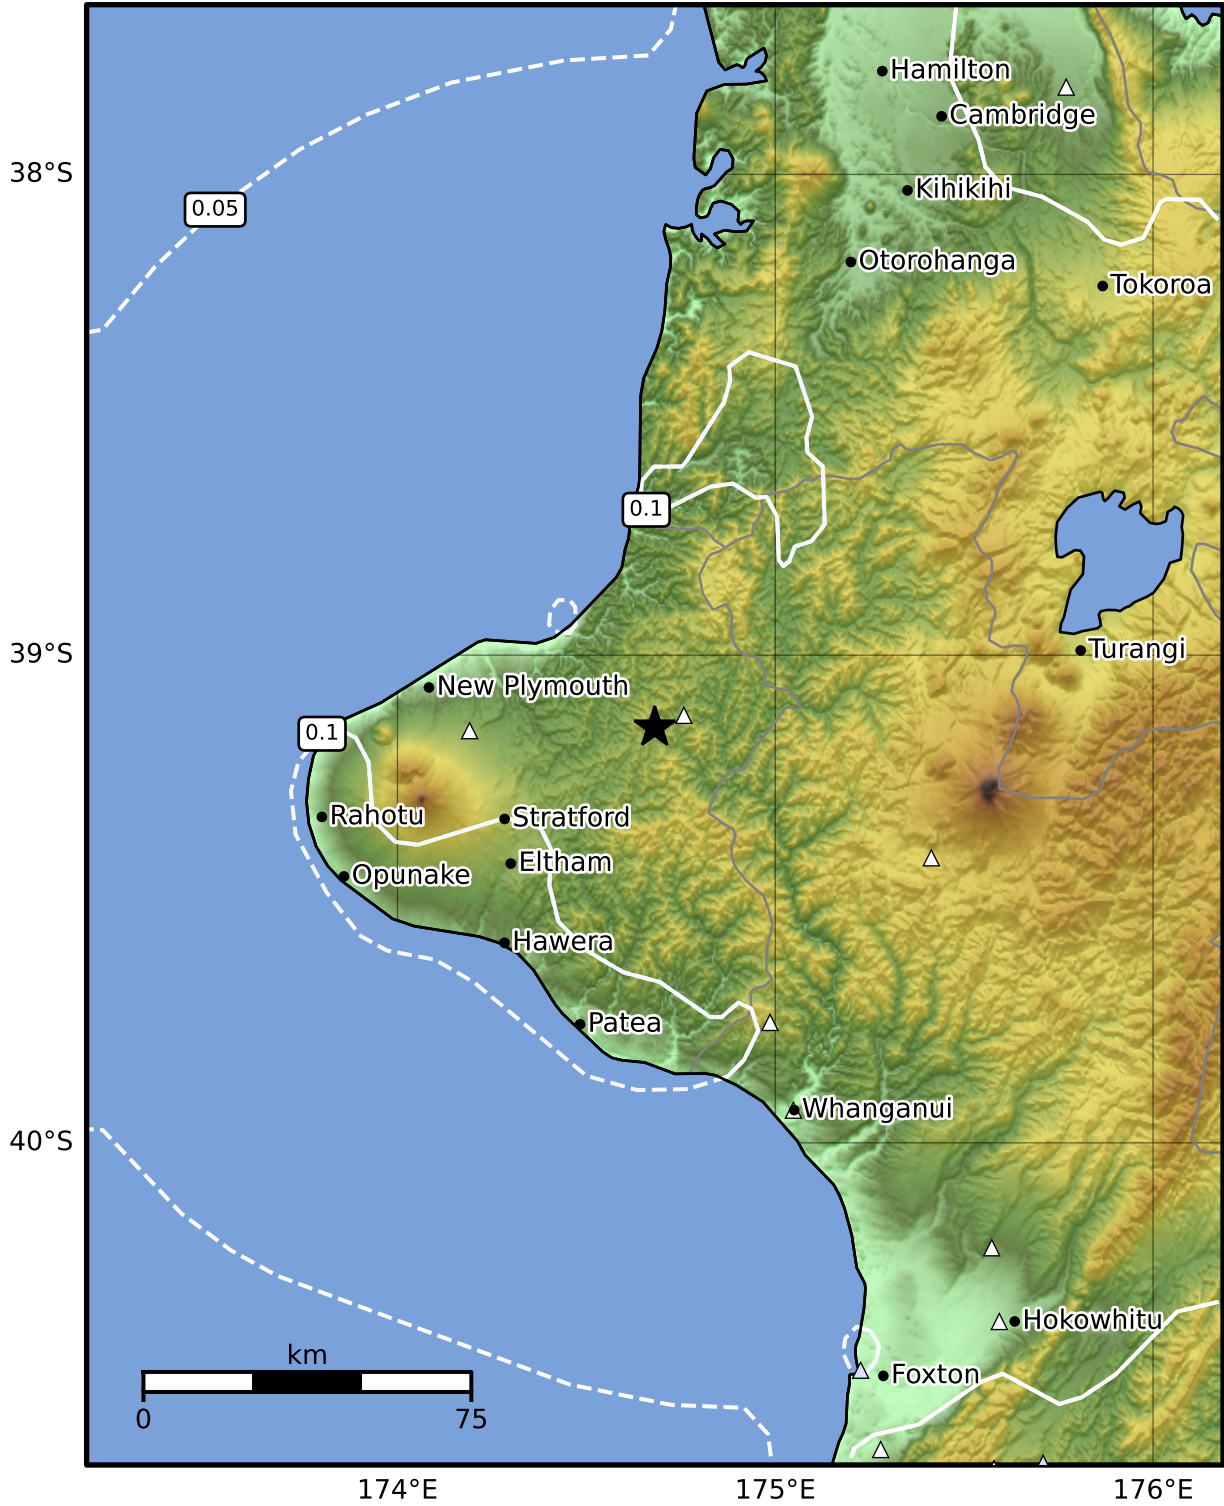

0.3 Second Peak Spectral Acceleration Map GNS Science
ShakeMap: Taranaki

Dec 13, 2024 07:02:41 UTC M3.7 S39.15 E174.68 Depth: 194.1km ID:2024p938631

SA(0.3) (%g)	0.1	0.2	0.5	1	2	5	10	20	50	100	200
---------------------	------------	------------	------------	----------	----------	----------	-----------	-----------	-----------	------------	------------

Scale based on Moratalla et al.(2021) and Worden et al.(2012) Version 6: Processed 2024-12-13T09:04:45Z
 Δ Seismic Instrument ○ Reported Intensity ★ Epicenter