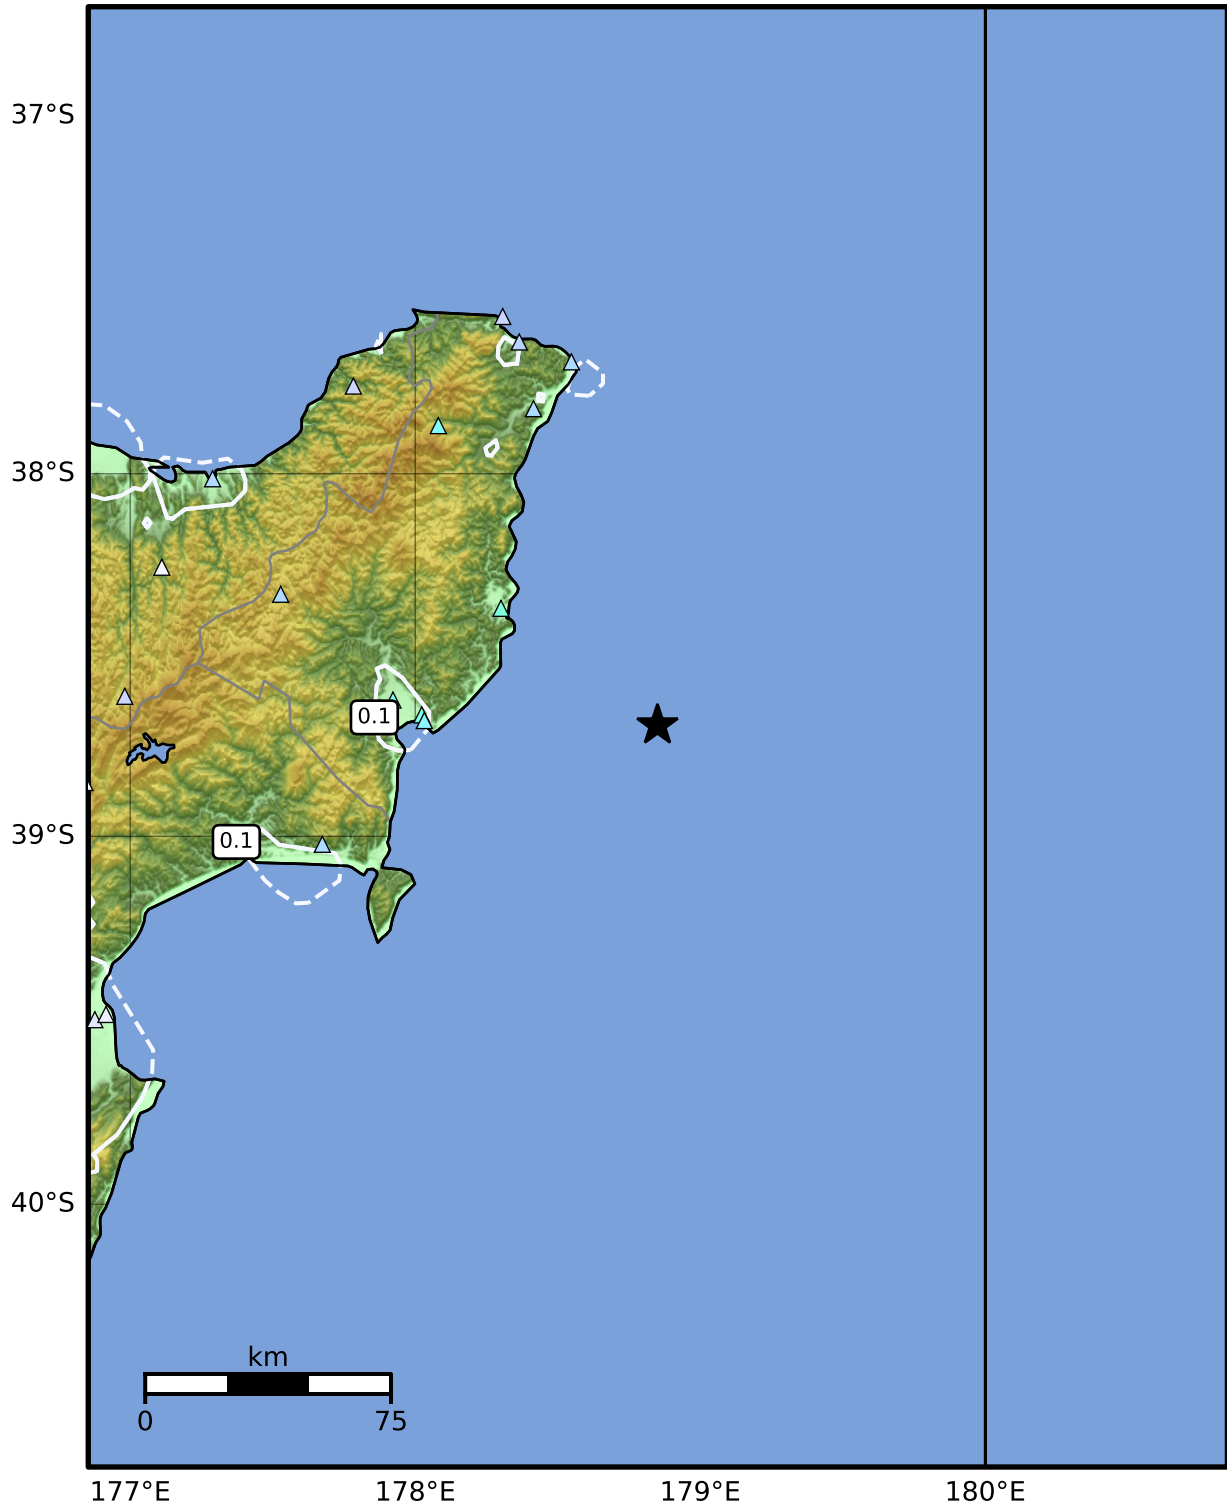

0.3 Second Peak Spectral Acceleration Map GNS Science

ShakeMap: Hikurangi Trough

Dec 14, 2024 10:20:26 UTC M4.9 S38.70 E178.85 Depth: 33.0km ID:2024p941705

SA(0.3) (%g)	0.1	0.2	0.5	1	2	5	10	20	50	100	200
--------------	-----	-----	-----	---	---	---	----	----	----	-----	-----

Scale based on Moratalla et al.(2021) and Worden et al.(2012) Version 1: Processed 2024-12-14T10:25:27Z

△ Seismic Instrument ○ Reported Intensity ★ Epicenter