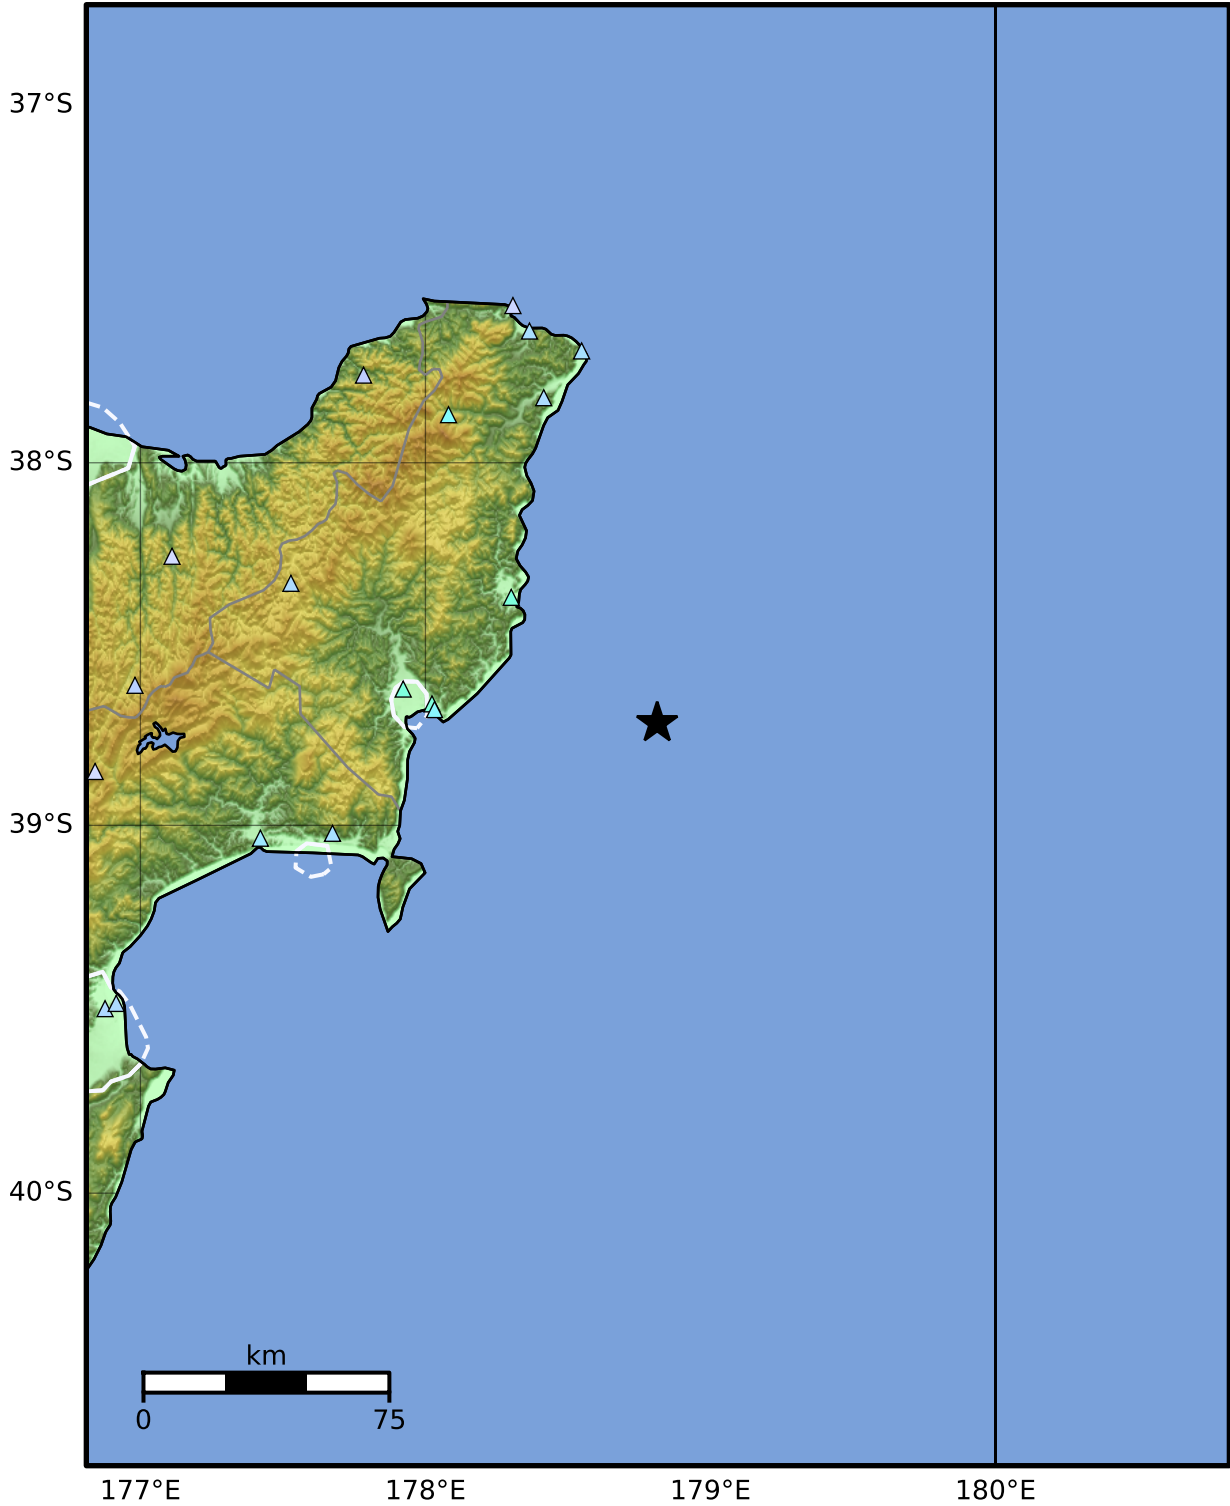

0.3 Second Peak Spectral Acceleration Map GNS Science

ShakeMap: Hikurangi Trough

Dec 14, 2024 10:20:26 UTC M4.8 S38.72 E178.81 Depth: 33.0km ID:2024p941705

SA(0.3) (%g)	0.1	0.2	0.5	1	2	5	10	20	50	100	200
--------------	-----	-----	-----	---	---	---	----	----	----	-----	-----

Scale based on Moratalla et al.(2021) and Worden et al.(2012) Version 3: Processed 2024-12-14T10:42:39Z

△ Seismic Instrument ○ Reported Intensity ★ Epicenter