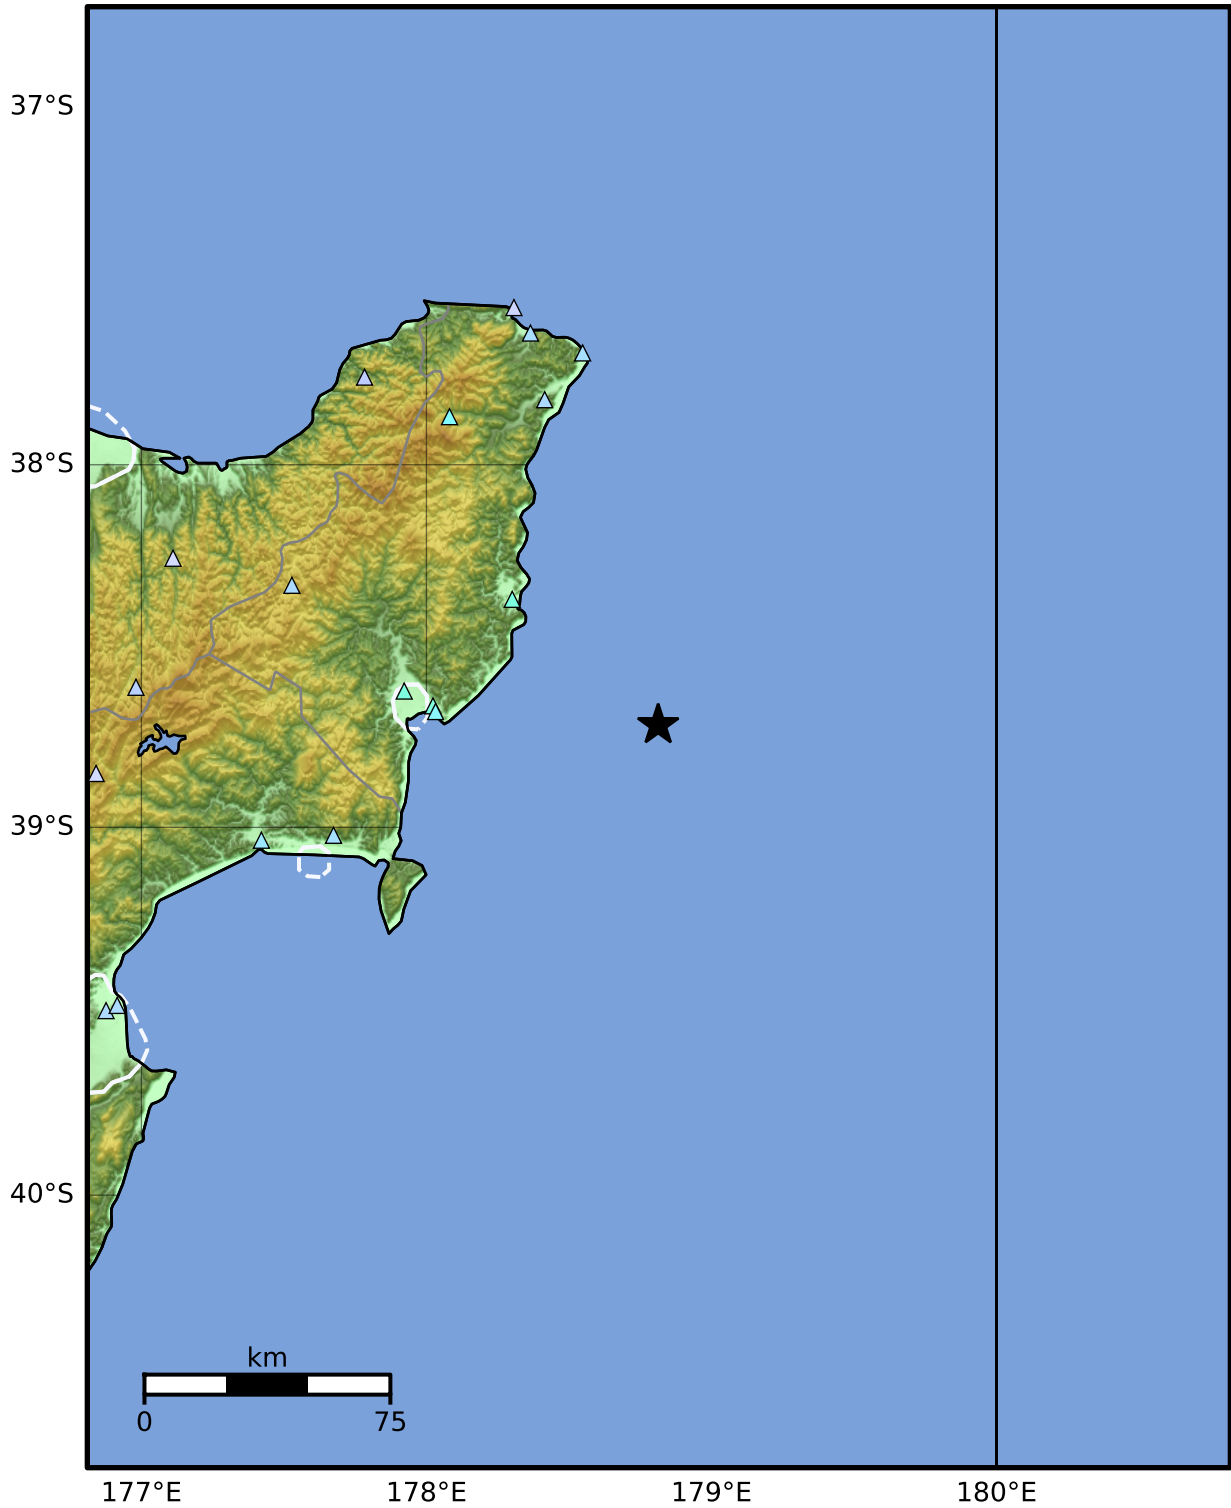

0.3 Second Peak Spectral Acceleration Map GNS Science

ShakeMap: Hikurangi Trough

Dec 14, 2024 10:20:26 UTC M4.8 S38.72 E178.81 Depth: 33.0km ID:2024p941705

SA(0.3) (%g)	0.1	0.2	0.5	1	2	5	10	20	50	100	200
--------------	-----	-----	-----	---	---	---	----	----	----	-----	-----

Scale based on Moratalla et al.(2021) and Worden et al.(2012) Version 7: Processed 2024-12-14T13:23:58Z

△ Seismic Instrument ○ Reported Intensity ★ Epicenter