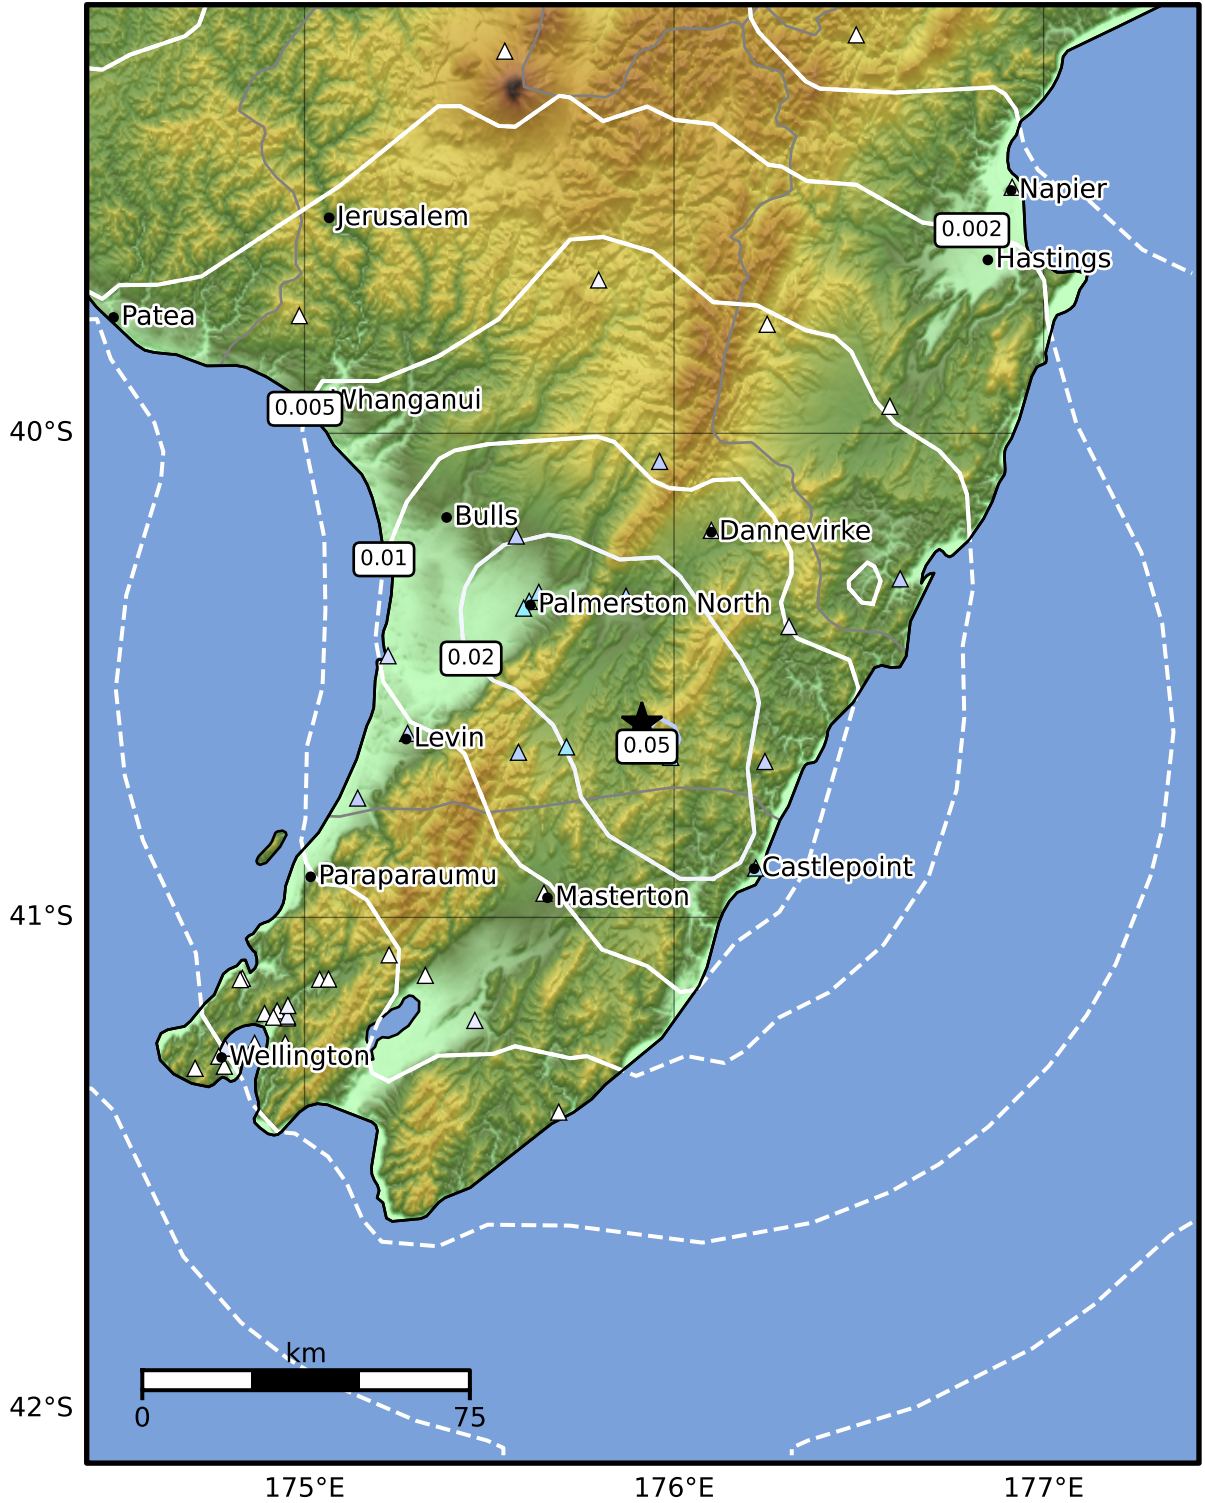

1.0 Second Peak Spectral Acceleration Map GNS Science

ShakeMap: Wairarapa

Dec 16, 2024 16:40:39 UTC M3.5 S40.60 E175.91 Depth: 25.5km ID:2024p947824

SA(1.0) (%g)	0.1	0.2	0.5	1	2	5	10	20	50	100	200
--------------	-----	-----	-----	---	---	---	----	----	----	-----	-----

Scale based on Moratalla et al.(2021) and Worden et al.(2012) Version 1: Processed 2024-12-16T16:44:04Z

△ Seismic Instrument ○ Reported Intensity ★ Epicenter