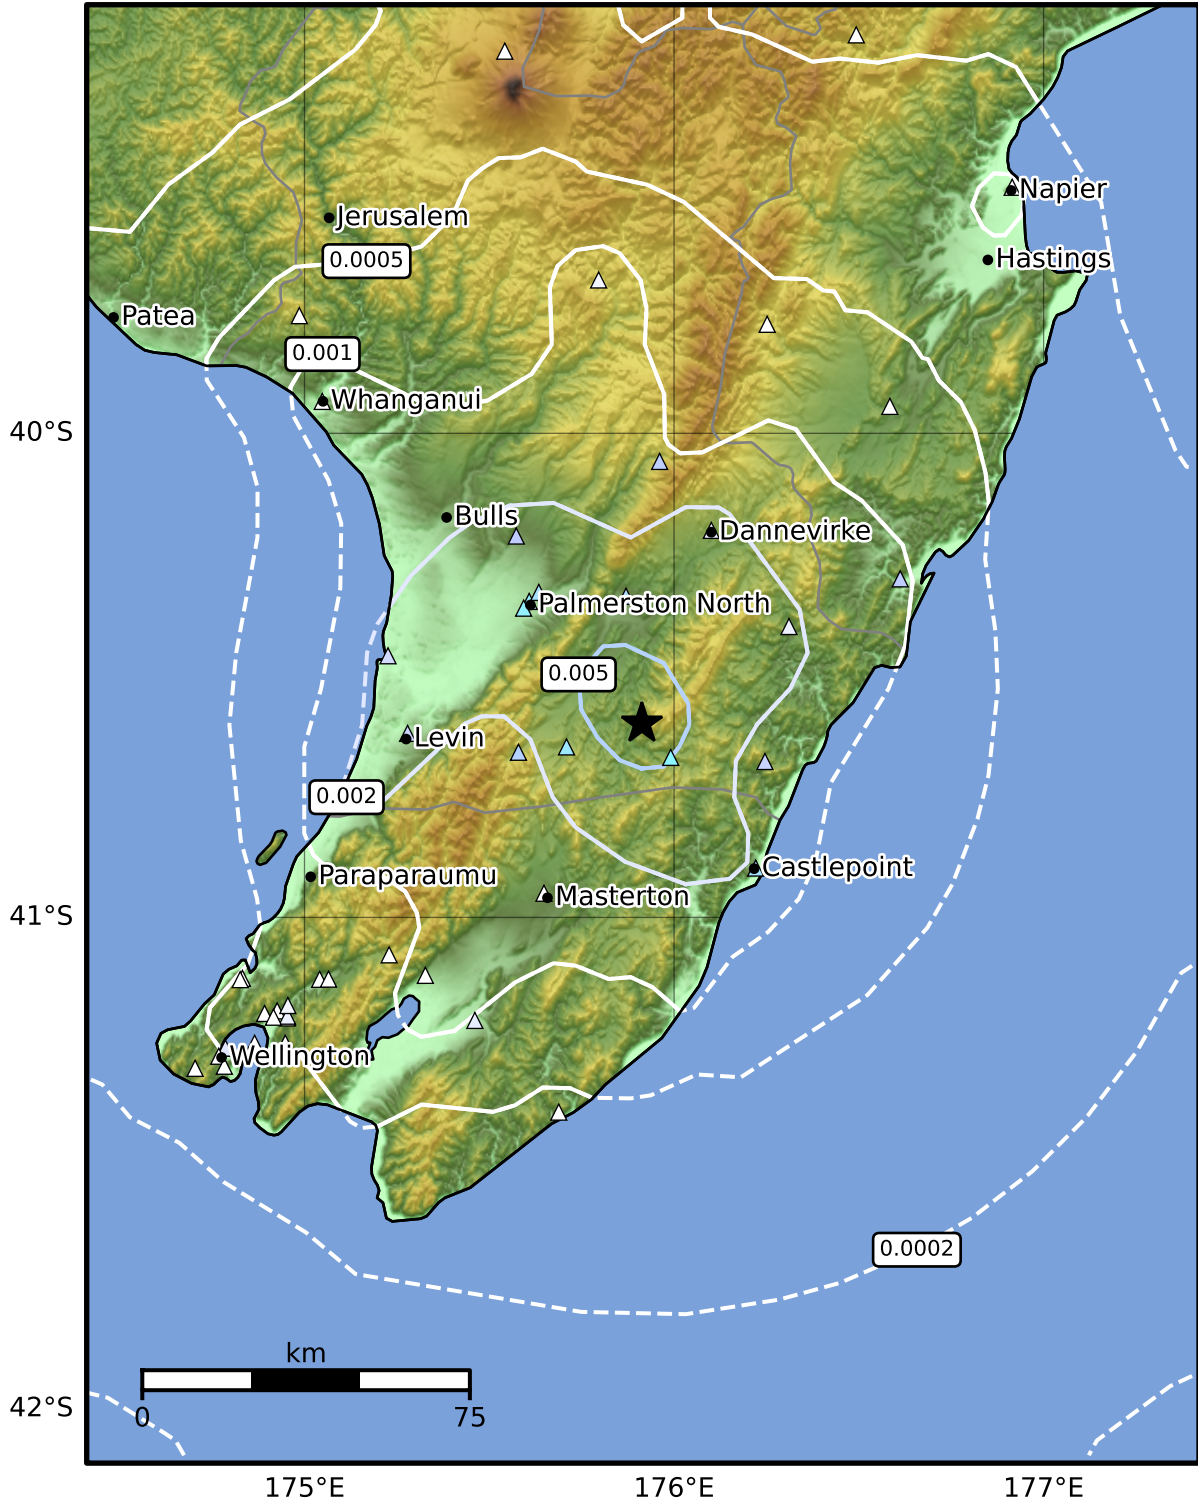

3.0 Second Peak Spectral Acceleration Map GNS Science

ShakeMap: Wairarapa

Dec 16, 2024 16:40:39 UTC M3.5 S40.60 E175.91 Depth: 25.5km ID:2024p947824

Scale based on Moratalla et al.(2021) and Worden et al.(2012) Version 1: Processed 2024-12-16T16:44:04Z

△ Seismic Instrument ○ Reported Intensity ★ Epicenter