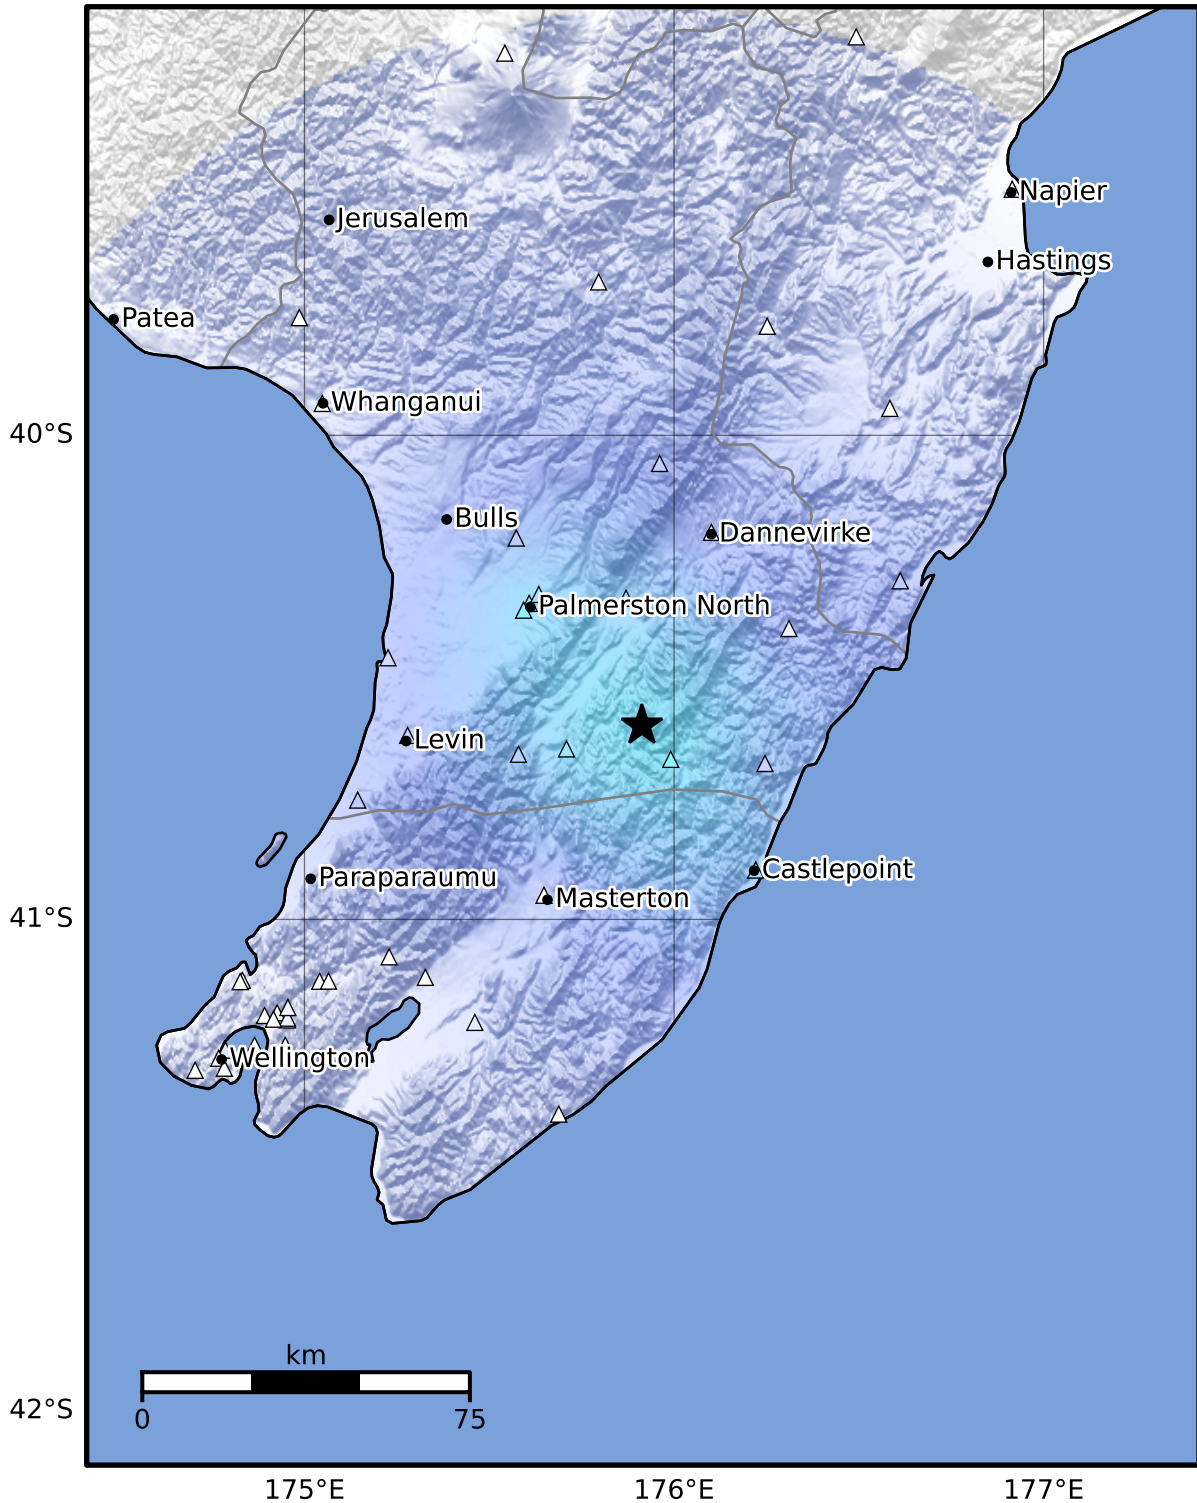

Macroseismic Intensity Map GNS Science

ShakeMap: Wairarapa

Dec 16, 2024 16:40:39 UTC M3.5 S40.60 E175.91 Depth: 25.5km ID:2024p947824

SHAKING	Not felt	Weak	Light	Moderate	Strong	Very strong	Severe	Violent	Extreme
DAMAGE	None	None	None	Very light	Light	Moderate	Moderate/heavy	Heavy	Very heavy
PGA(%g)	<0.0464	0.29	1.63	5.16	12.5	22.4	40.2	72.2	>129
PGV(cm/s)	<0.0215	0.125	1.04	4.31	14.5	26.4	48.3	88.4	>162
INTENSITY	I	II-III	IV	V	VI	VII	VIII	IX	X+

Scale based on Moratalla et al.(2021) and Worden et al.(2012) Version 1: Processed 2024-12-16T16:44:04Z
 Δ Seismic Instrument ○ Reported Intensity ★ Epicenter